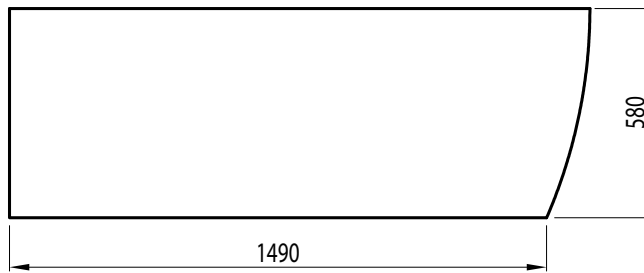

Range: Freestanding Baths
 Type: Livello
 Code: RT029 RT030
 Version/Date: v1 01/25

RT029 LH Shown.
RT030 is reflected.

Information:
Capacity: 260 Litres

Guarantee/Aftercare: During installation extra care must be taken to avoid damaging the fittings. We provide a guarantee against faulty manufacture or materials (excluding serviceable parts), providing they have been installed, cared for and used in accordance with our instructions and good plumbing practice. All products installed in a commercial environment carry a 12 month guarantee. We cannot be held responsible for the use of incorrect dimensions shown for first fix without the actual products on site.
 In line with the CE standards for this type of product, there may be a manufacturers tolerance of approximately +/- 2% on the overall dimensions and finish on these products. As per our terms and conditions of guarantee, we cannot be held responsible for the use of dimensions shown for first fix without the actual products on site. All dimensions stated are nominal and are subject to manufacturing tolerances.