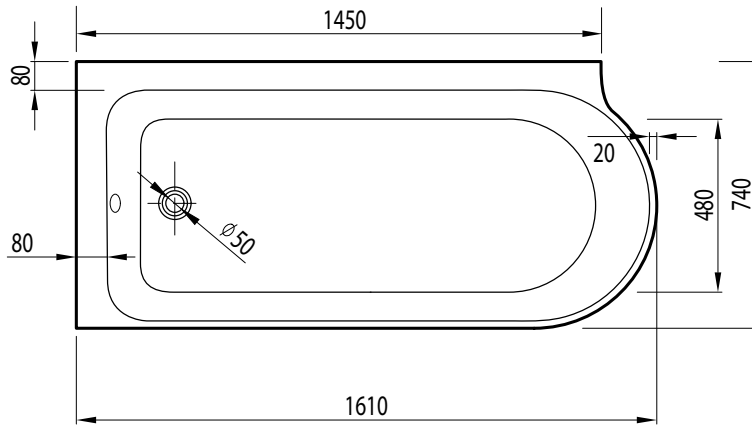

Range: Freestanding Baths
 Type: Livello
 Code: RT029 RT030
 Version/Date: v1 01/25

RT029 LH Shown.
RT030 is reflected.

Information:
Capacity: 260 Litres

Guarantee/Aftercare: During installation extra care must be taken to avoid damaging the fittings. We provide a guarantee against faulty manufacture or materials (excluding serviceable parts), providing they have been installed, cared for and used in accordance with our instructions and good plumbing practice. All products installed in a commercial environment carry a 12 month guarantee. We cannot be held responsible for the use of incorrect dimensions shown for first fix without the actual products on site.
 In line with the CE standards for this type of product, there may be a manufacturers tolerance of approximately +/- 2% on the overall dimensions and finish on these products. As per our terms and conditions of guarantee, we cannot be held responsible for the use of dimensions shown for first fix without the actual products on site. All dimensions stated are nominal and are subject to manufacturing tolerances.