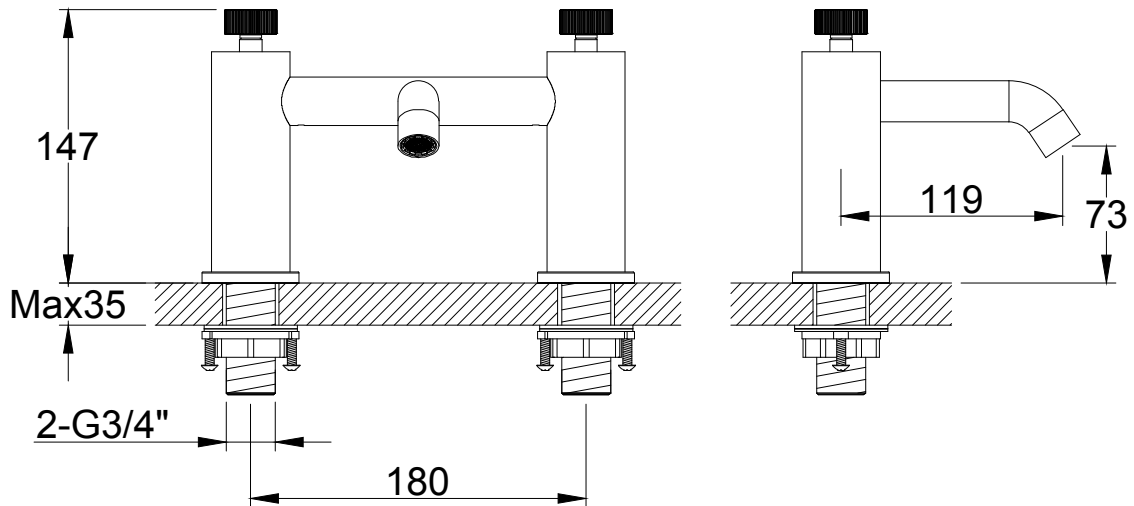

Range: Marble

Type: Bath Filler

Code: MB051 MB052 MB053 MB054 MB055

Version/Date: v1 12/24

Information:

Low Pressure. Vernet Cartridge.

Guarantee/Aftercare: During installation extra care must be taken to avoid damaging the fittings. We provide a guarantee against faulty manufacture or materials (excluding serviceable parts), providing they have been installed, cared for and used in accordance with our instructions and good plumbing practice. We recommend that all brassware is installed to allow access to serviceable parts as we cannot accept responsibility in the event that access is required.