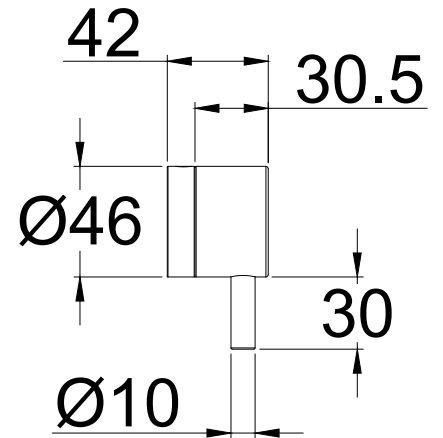

**PHOENIX**

THE RETAIL BRAND

TECHNICAL DATA SHEET

Range: Brassware

Type: Marble Freestanding Bath Shower Mixer

Code: MB041 MB043 MB042 MB044 MB045

Version/Date: v1 01/25

**Information:**

Notes: Drawings may not be to scale. All dimensions in mm unless otherwise stated. Information correct at time of printing but subject to change at any time.