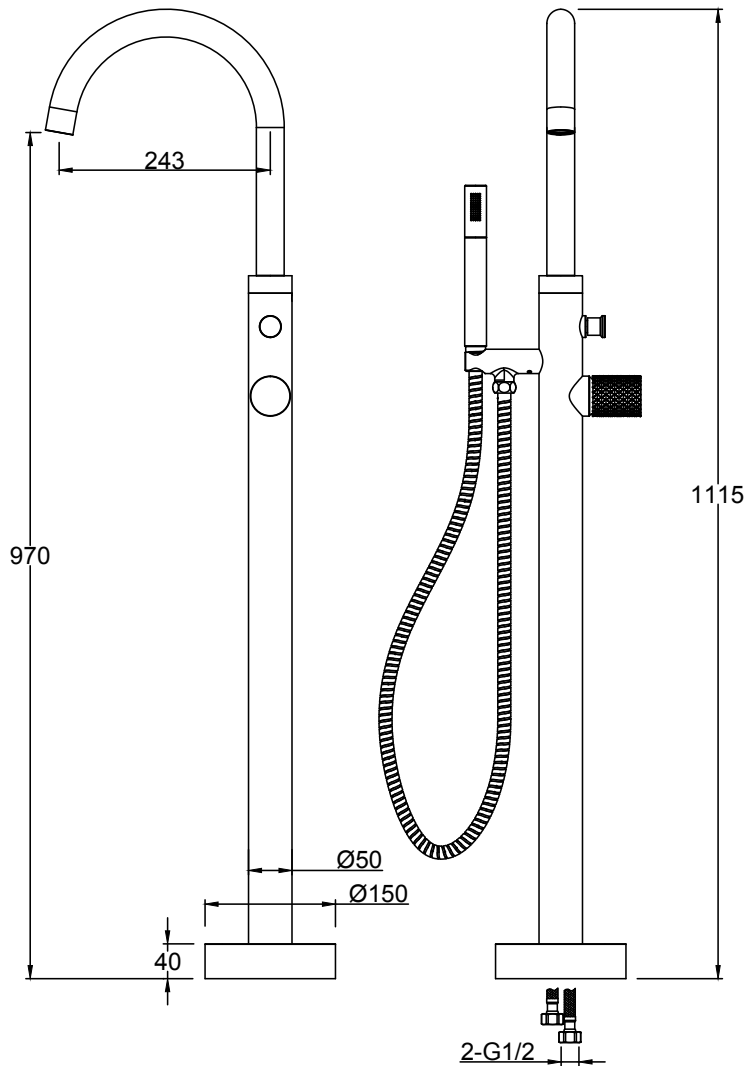

**PHOENIX**

THE RETAIL BRAND

TECHNICAL DATA SHEET

Range: Brassware

Type: Marble Freestanding Bath Shower Mixer

Code: MB041 MB043 MB042 MB044 MB045

Version/Date: v1 01/25

**Information:**

Notes: Drawings may not be to scale. All dimensions in mm unless otherwise stated. Information correct at time of printing but subject to change at any time.