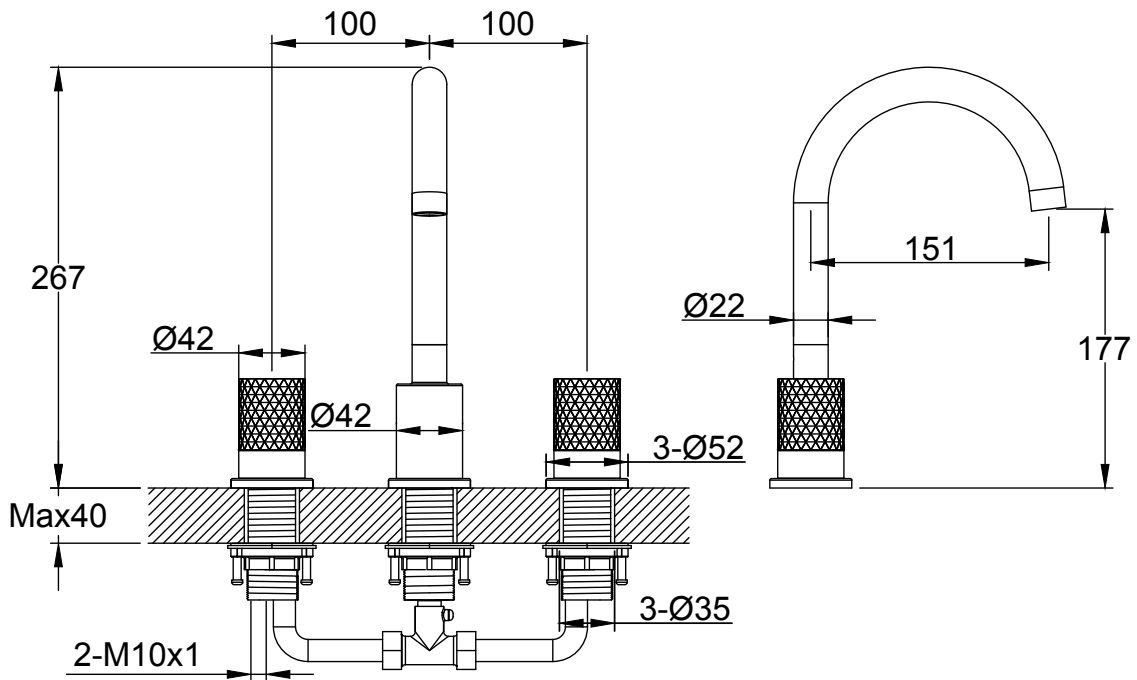

Range: Brassware

Type: Marble Bath Basin Mixer

Code: MB031 MB033 MB032 MB034 MB035

Version/Date: v1 01/25

**Information:**

Guarantee/Aftercare: During installation extra care must be taken to avoid damaging the fittings. We provide a guarantee against faulty manufacture or materials (excluding serviceable parts), providing they have been installed, cared for and used in accordance with our instructions and good plumbing practice. We recommend that all brassware is installed to allow access to serviceable parts as we cannot accept responsibility in the event that access is required.