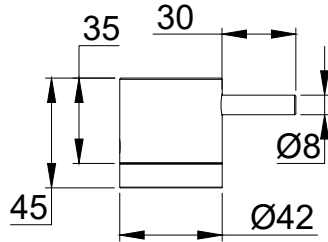

Range: Brassware

Type: Marble Bath Basin Mixer

Code: MB031 MB033 MB032 MB034 MB035

Version/Date: v1 01/25

**Information:**

Guarantee/Aftercare: During installation extra care must be taken to avoid damaging the fittings. We provide a guarantee against faulty manufacture or materials (excluding serviceable parts), providing they have been installed, cared for and used in accordance with our instructions and good plumbing practice. We recommend that all brassware is installed to allow access to serviceable parts as we cannot accept responsibility in the event that access is required.