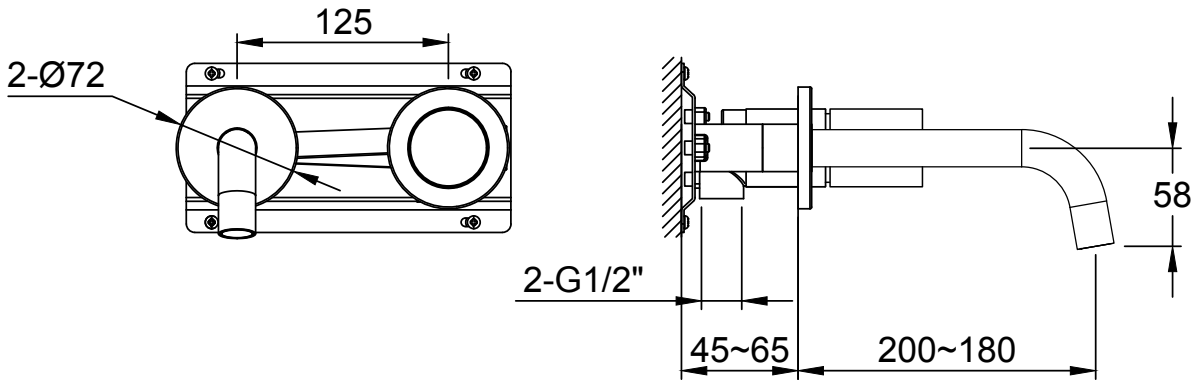

Range: Brassware
 Type: Marble Wall Mounted Basin Mixer
 Code: MB021 MB023 MB022 MB024 MB025
 Version/Date: v1 01/25

Information:

Guarantee/Aftercare: During installation extra care must be taken to avoid damaging the fittings. We provide a guarantee against faulty manufacture or materials (excluding serviceable parts), providing they have been installed, cared for and used in accordance with our instructions and good plumbing practice. We recommend that all brassware is installed to allow access to serviceable parts as we cannot accept responsibility in the event that access is required.