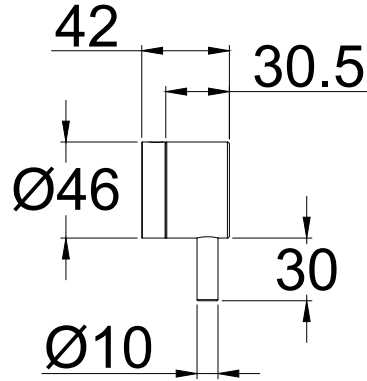

Range: Brassware
 Type: Marble Wall Mounted Basin Mixer
 Code: MB021 MB023 MB022 MB024 MB025
 Version/Date: v1 01/25

Information:

Guarantee/Aftercare: During installation extra care must be taken to avoid damaging the fittings. We provide a guarantee against faulty manufacture or materials (excluding serviceable parts), providing they have been installed, cared for and used in accordance with our instructions and good plumbing practice. We recommend that all brassware is installed to allow access to serviceable parts as we cannot accept responsibility in the event that access is required.