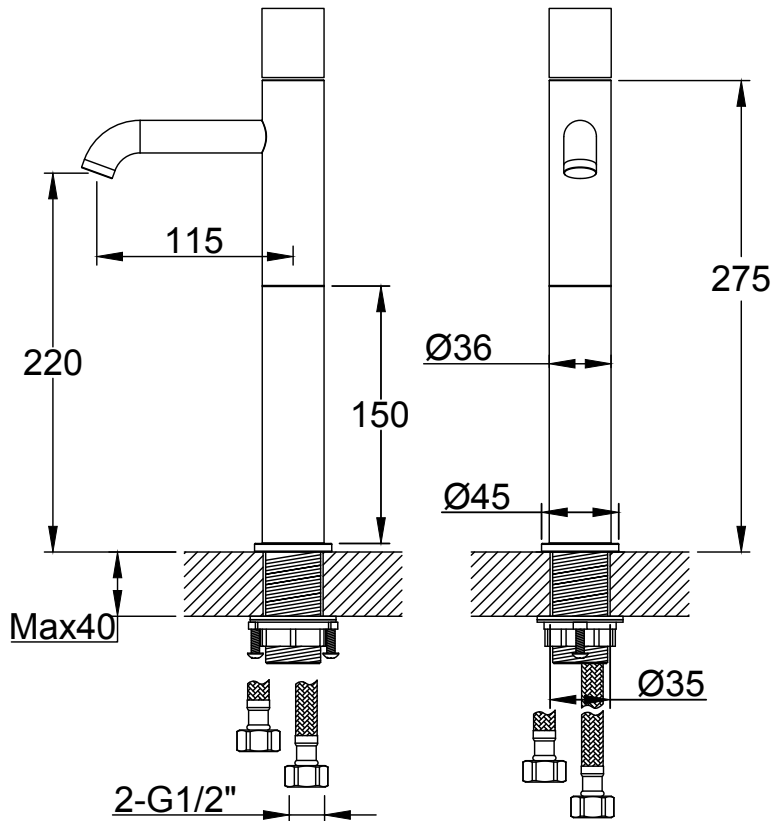

Range: Brassware

Type: Marble Tall Basin Mono Mixer

Code: MB011 MB012 MB013 MB014 MB015

Version/Date: v1 01/25

Information: Low Pressure

Guarantee/Aftercare: During installation extra care must be taken to avoid damaging the fittings. We provide a guarantee against faulty manufacture or materials (excluding serviceable parts), providing they have been installed, cared for and used in accordance with our instructions and good plumbing practice. We recommend that all brassware is installed to allow access to serviceable parts as we cannot accept responsibility in the event that access is required.