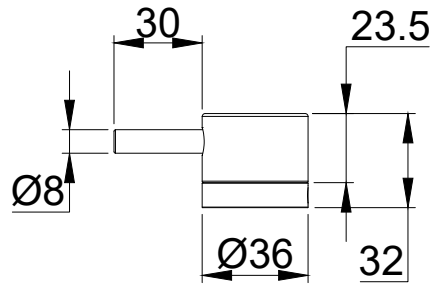

Range: Brassware

Type: Marble Tall Basin Mono Mixer

Code: MB011 MB012 MB013 MB014 MB015

Version/Date: v1 01/25

Information: Low Pressure

Guarantee/Aftercare: During installation extra care must be taken to avoid damaging the fittings. We provide a guarantee against faulty manufacture or materials (excluding serviceable parts), providing they have been installed, cared for and used in accordance with our instructions and good plumbing practice. We recommend that all brassware is installed to allow access to serviceable parts as we cannot accept responsibility in the event that access is required.

Finishes:

Chrome

Matt Black

Brushed Brass

Brushed Bronze

Brushed Nickel

Phoenix Whirlpools Ltd. Unit 8, Leeds 27 Industrial Estate, Bruntcliffe Ave. Morley, Leeds LS27 0LL

Tel: 0113 201 2260 Email: sales@phoenix-uk.com Web: www.phoenix-uk.com