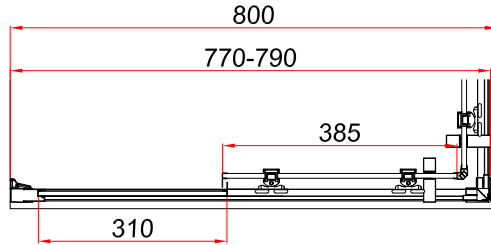

Range: Enclosures
 Type: Style Sliding Corner Entry
 Code: EN150 EN151 EN152 EN153 EN154 EN155
 Version/Date: v1 02/25

- EN150 Door Opening: 41cm
- EN151 Door Opening: 46cm
- EN152 Door Opening: 46cm
- EN153 Door Opening: 43cm
- EN154 Door Opening: 43cm
- EN155 Door Opening: 46cm

Information:
8mm Safety Glass
Height 195cm

Finishes:

Chrome

Guarantee/Aftercare: During installation extra care must be taken to avoid damaging the fittings. We provide a guarantee against faulty manufacture or materials (excluding serviceable parts), providing they have been installed, cared for and used in accordance with our instructions and good plumbing practice. We recommend that all brassware is installed to allow access to serviceable parts as we cannot accept responsibility in the event that access is required.