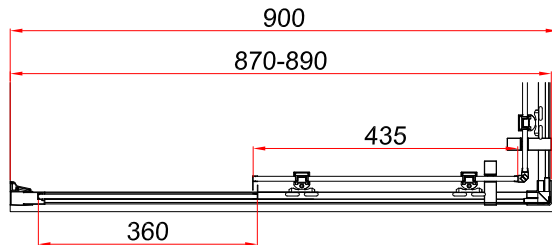

Range: Enclosures
 Type: Style Sliding Corner Entry
 Code: EN150 EN151 EN152 EN153 EN154 EN155
 Version/Date: v1 02/25

- EN150 Door Opening: 41cm
- EN151 Door Opening: 46cm
- EN152 Door Opening: 46cm
- EN153 Door Opening: 43cm
- EN154 Door Opening: 43cm
- EN155 Door Opening: 46cm

Information:
8mm Safety Glass
Height 195cm

Finishes:

Chrome

Guarantee/Aftercare: During installation extra care must be taken to avoid damaging the fittings. We provide a guarantee against faulty manufacture or materials (excluding serviceable parts), providing they have been installed, cared for and used in accordance with our instructions and good plumbing practice. We recommend that all brassware is installed to allow access to serviceable parts as we cannot accept responsibility in the event that access is required.