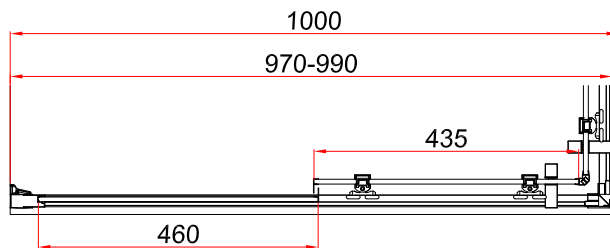

Range: Enclosures
 Type: Style Sliding Corner Entry
 Code: EN150 EN151 EN152 EN153 EN154 EN155
 Version/Date: v1 02/25

- EN150 Door Opening: 41cm
- EN151 Door Opening: 46cm
- EN152 Door Opening: 46cm
- EN153 Door Opening: 43cm
- EN154 Door Opening: 43cm
- EN155 Door Opening: 46cm

Information:
8mm Safety Glass
Height 195cm

Finishes:

Chrome

Guarantee/Aftercare: During installation extra care must be taken to avoid damaging the fittings. We provide a guarantee against faulty manufacture or materials (excluding serviceable parts), providing they have been installed, cared for and used in accordance with our instructions and good plumbing practice. We recommend that all brassware is installed to allow access to serviceable parts as we cannot accept responsibility in the event that access is required.