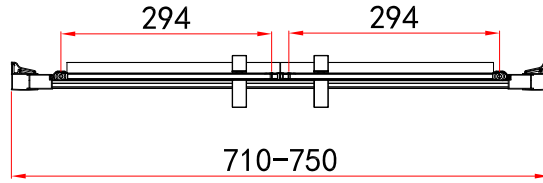

**EN135**

Door Opening: 56cm

**EN136**

Door Opening: 60cm

**EN137**

Door Opening: 70cm

**EN138**

Door Opening: 80cm

Information:  
 8mm Safety Glass  
 Height 195cm

Finishes:

Chrome

Guarantee/Aftercare: During installation extra care must be taken to avoid damaging the fittings. We provide a guarantee against faulty manufacture or materials (excluding serviceable parts), providing they have been installed, cared for and used in accordance with our instructions and good plumbing practice. We recommend that all brassware is installed to allow access to serviceable parts as we cannot accept responsibility in the event that access is required.

Range: Enclosures  
 Type: Style Saloon Door - Panels  
 Code: EN135 EN136 EN137 EN138  
 Version/Date: v1 02/25

**EN116**

**EN117**

**EN118**

**EN119**

**EN120**

Information:  
 8mm Safety Glass  
 Height 195cm