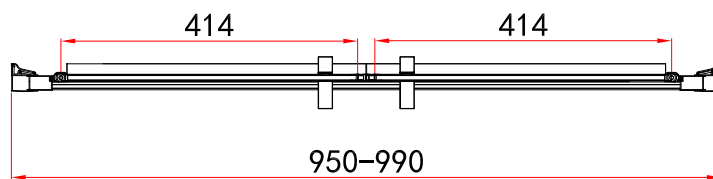

**EN135**

Door Opening: 56cm

**EN136**

Door Opening: 60cm

**EN137**

Door Opening: 70cm

**EN138**

Door Opening: 80cm

Information:  
 8mm Safety Glass  
 Height 195cm

Finishes:

Chrome

Guarantee/Aftercare: During installation extra care must be taken to avoid damaging the fittings. We provide a guarantee against faulty manufacture or materials (excluding serviceable parts), providing they have been installed, cared for and used in accordance with our instructions and good plumbing practice. We recommend that all brassware is installed to allow access to serviceable parts as we cannot accept responsibility in the event that access is required.

Range: Enclosures  
 Type: Style Saloon Door - Panels  
 Code: EN135 EN136 EN137 EN138  
 Version/Date: v1 02/25

**EN116**

**EN117**

**EN118**

**EN119**

**EN120**

Information:  
 8mm Safety Glass  
 Height 195cm