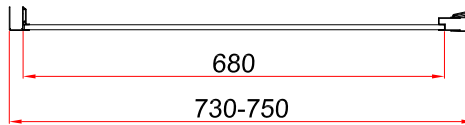

**EN135**

Door Opening: 56cm

**EN136**

Door Opening: 60cm

**EN137**

Door Opening: 70cm

**EN138**

Door Opening: 80cm

Information:  
 8mm Safety Glass  
 Height 195cm

Finishes:

Chrome

Guarantee/Aftercare: During installation extra care must be taken to avoid damaging the fittings. We provide a guarantee against faulty manufacture or materials (excluding serviceable parts), providing they have been installed, cared for and used in accordance with our instructions and good plumbing practice. We recommend that all brassware is installed to allow access to serviceable parts as we cannot accept responsibility in the event that access is required.

Range: Enclosures  
 Type: Style Saloon Door - Panels  
 Code: EN135 EN136 EN137 EN138  
 Version/Date: v1 02/25

**EN116**

**EN117**

**EN118**

**EN119**

**EN120**

Information:  
 8mm Safety Glass  
 Height 195cm