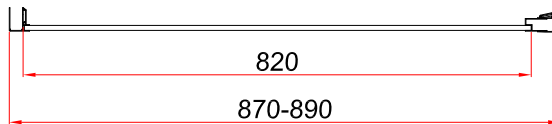

Information:  
 8mm Safety Glass  
 Height 195cm

Finishes:

Chrome

Guarantee/Aftercare: During installation extra care must be taken to avoid damaging the fittings. We provide a guarantee against faulty manufacture or materials (excluding serviceable parts), providing they have been installed, cared for and used in accordance with our instructions and good plumbing practice. We recommend that all brassware is installed to allow access to serviceable parts as we cannot accept responsibility in the event that access is required.

Range: Enclosures  
 Type: Style Saloon Door - Panels  
 Code: EN135 EN136 EN137 EN138  
 Version/Date: v1 02/25

**EN116**

**EN117**

**EN118**

**EN119**

**EN120**

Information:  
 8mm Safety Glass  
 Height 195cm