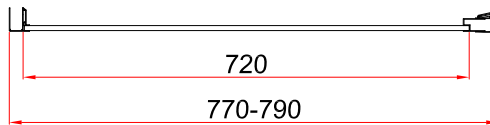

Information:  
 8mm Safety Glass  
 Height 195cm

Finishes:

Chrome

Guarantee/Aftercare: During installation extra care must be taken to avoid damaging the fittings. We provide a guarantee against faulty manufacture or materials (excluding serviceable parts), providing they have been installed, cared for and used in accordance with our instructions and good plumbing practice. We recommend that all brassware is installed to allow access to serviceable parts as we cannot accept responsibility in the event that access is required.

Range: Enclosures  
 Type: Style Saloon Door - Panels  
 Code: EN135 EN136 EN137 EN138  
 Version/Date: v1 02/25

**EN116**

**EN117**

**EN118**

**EN119**

**EN120**

Information:  
 8mm Safety Glass  
 Height 195cm