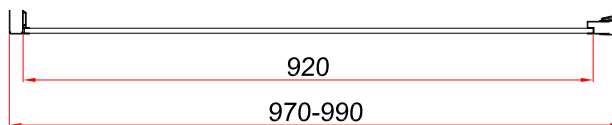

Information:  
 8mm Safety Glass  
 Height 195cm

Finishes:

Chrome

Guarantee/Aftercare: During installation extra care must be taken to avoid damaging the fittings. We provide a guarantee against faulty manufacture or materials (excluding serviceable parts), providing they have been installed, cared for and used in accordance with our instructions and good plumbing practice. We recommend that all brassware is installed to allow access to serviceable parts as we cannot accept responsibility in the event that access is required.

Range: Enclosures  
 Type: Style Saloon Door - Panels  
 Code: EN135 EN136 EN137 EN138  
 Version/Date: v1 02/25

**EN116**

**EN117**

**EN118**

**EN119**

**EN120**

Information:  
 8mm Safety Glass  
 Height 195cm