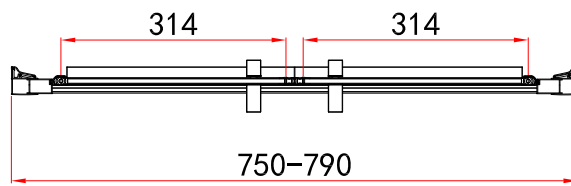

**EN135**

Door Opening: 56cm

**EN136**

Door Opening: 60cm

**EN137**

Door Opening: 70cm

**EN138**

Door Opening: 80cm

Information:  
 8mm Safety Glass  
 Height 195cm

Finishes:

Chrome

Guarantee/Aftercare: During installation extra care must be taken to avoid damaging the fittings. We provide a guarantee against faulty manufacture or materials (excluding serviceable parts), providing they have been installed, cared for and used in accordance with our instructions and good plumbing practice. We recommend that all brassware is installed to allow access to serviceable parts as we cannot accept responsibility in the event that access is required.

Range: Enclosures  
 Type: Style Saloon Door - Panels  
 Code: EN135 EN136 EN137 EN138  
 Version/Date: v1 02/25

**EN116**

**EN117**

**EN118**

**EN119**

**EN120**

Information:  
 8mm Safety Glass  
 Height 195cm