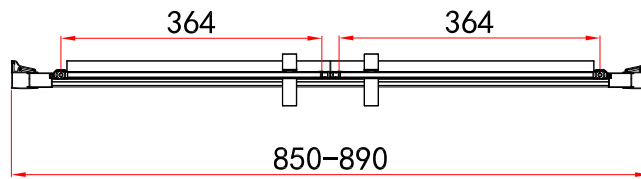

**EN135**

Door Opening: 56cm

**EN136**

Door Opening: 60cm

**EN137**

Door Opening: 70cm

**EN138**

Door Opening: 80cm

Information:  
 8mm Safety Glass  
 Height 195cm

Finishes:

Chrome

Guarantee/Aftercare: During installation extra care must be taken to avoid damaging the fittings. We provide a guarantee against faulty manufacture or materials (excluding serviceable parts), providing they have been installed, cared for and used in accordance with our instructions and good plumbing practice. We recommend that all brassware is installed to allow access to serviceable parts as we cannot accept responsibility in the event that access is required.

Range: Enclosures  
 Type: Style Saloon Door - Panels  
 Code: EN135 EN136 EN137 EN138  
 Version/Date: v1 02/25

**EN116**

**EN117**

**EN118**

**EN119**

**EN120**

Information:  
 8mm Safety Glass  
 Height 195cm