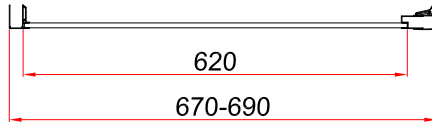

Information:  
 8mm Safety Glass  
 Height 195cm

Finishes:

Chrome

Guarantee/Aftercare: During installation extra care must be taken to avoid damaging the fittings. We provide a guarantee against faulty manufacture or materials (excluding serviceable parts), providing they have been installed, cared for and used in accordance with our instructions and good plumbing practice. We recommend that all brassware is installed to allow access to serviceable parts as we cannot accept responsibility in the event that access is required.

Range: Enclosures  
 Type: Style Saloon Door - Panels  
 Code: EN135 EN136 EN137 EN138  
 Version/Date: v1 02/25

**EN116**

**EN117**

**EN118**

**EN119**

**EN120**

Information:  
 8mm Safety Glass  
 Height 195cm