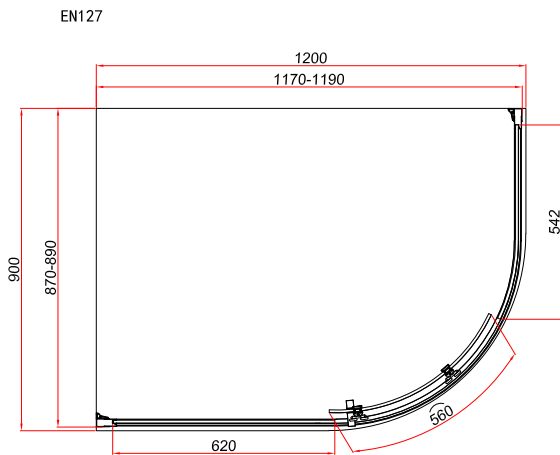

Information:
 8mm Safety Glass
 Height 195cm

Finishes:

Chrome

Guarantee/Aftercare: During installation extra care must be taken to avoid damaging the fittings. We provide a guarantee against faulty manufacture or materials (excluding serviceable parts), providing they have been installed, cared for and used in accordance with our instructions and good plumbing practice. We recommend that all brassware is installed to allow access to serviceable parts as we cannot accept responsibility in the event that access is required.

Code: EN121 EN122 EN123 EN124 EN125 EN126 EN127

Version/Date: v1 02/25

Information:
8mm Safety Glass
Height 195cm

Finishes:

Chrome

Guarantee/Aftercare: During installation extra care must be taken to avoid damaging the fittings. We provide a guarantee against faulty manufacture or materials (excluding serviceable parts), providing they have been installed, cared for and used in accordance with our instructions and good plumbing practice. We recommend that all brassware is installed to allow access to serviceable parts as we cannot accept responsibility in the event that access is required.