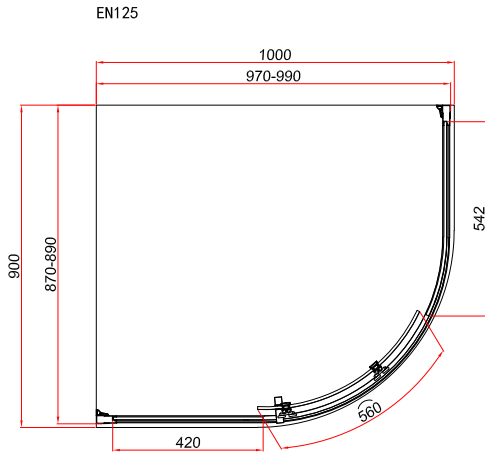

Information:
 8mm Safety Glass
 Height 195cm

Finishes:

Chrome

Guarantee/Aftercare: During installation extra care must be taken to avoid damaging the fittings. We provide a guarantee against faulty manufacture or materials (excluding serviceable parts), providing they have been installed, cared for and used in accordance with our instructions and good plumbing practice. We recommend that all brassware is installed to allow access to serviceable parts as we cannot accept responsibility in the event that access is required.

Code: EN121 EN122 EN123 EN124 EN125 EN126 EN127

Version/Date: v1 02/25

Information:
8mm Safety Glass
Height 195cm

Finishes:

Chrome

Guarantee/Aftercare: During installation extra care must be taken to avoid damaging the fittings. We provide a guarantee against faulty manufacture or materials (excluding serviceable parts), providing they have been installed, cared for and used in accordance with our instructions and good plumbing practice. We recommend that all brassware is installed to allow access to serviceable parts as we cannot accept responsibility in the event that access is required.