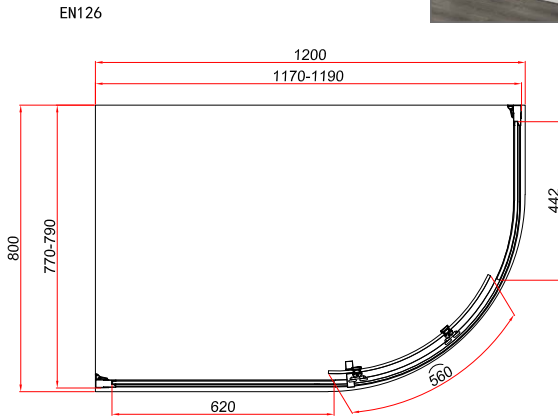

Information:
 8mm Safety Glass
 Height 195cm

Finishes:

Chrome

Guarantee/Aftercare: During installation extra care must be taken to avoid damaging the fittings. We provide a guarantee against faulty manufacture or materials (excluding serviceable parts), providing they have been installed, cared for and used in accordance with our instructions and good plumbing practice. We recommend that all brassware is installed to allow access to serviceable parts as we cannot accept responsibility in the event that access is required.

Code: EN121 EN122 EN123 EN124 EN125 EN126 EN127

Version/Date: v1 02/25

Information:
8mm Safety Glass
Height 195cm

Finishes:

Chrome

Guarantee/Aftercare: During installation extra care must be taken to avoid damaging the fittings. We provide a guarantee against faulty manufacture or materials (excluding serviceable parts), providing they have been installed, cared for and used in accordance with our instructions and good plumbing practice. We recommend that all brassware is installed to allow access to serviceable parts as we cannot accept responsibility in the event that access is required.