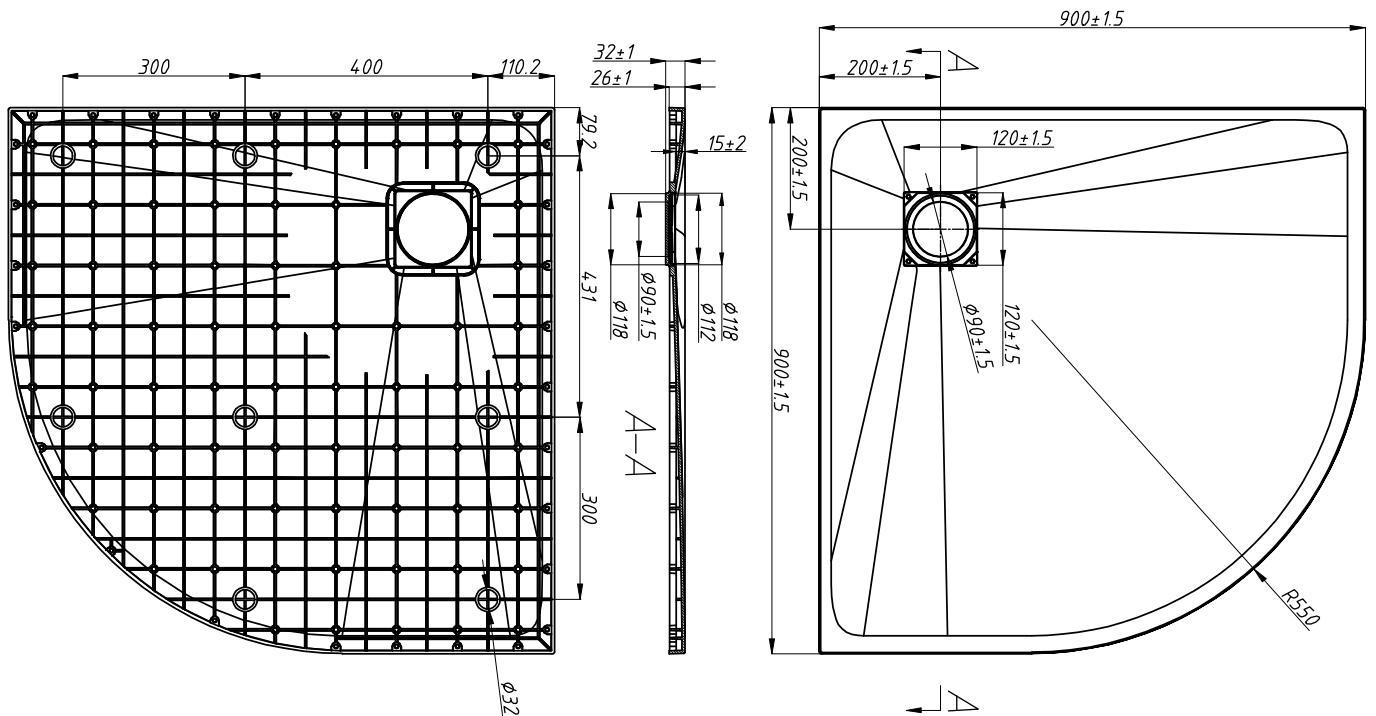

PHOENIX

THE RETAIL BRAND

TECHNICAL DATA SHEET

Range: Shower Trays

Type: X-Slate

Code: XSQ9W XSQ9B

Version/Date: v1 08/24

Guarantee/Aftercare: During installation extra care must be taken to avoid damaging the fittings. We provide a guarantee against faulty manufacture or materials (excluding serviceable parts), providing they have been installed, cared for and used in accordance with our instructions and good plumbing practice. We recommend that all brassware is installed to allow access to serviceable parts as we cannot accept responsibility in the event that access is required.

Finishes:

White

Black

Phoenix Whirlpools Ltd. Unit 8, Leeds 27 Industrial Estate, Bruntcliffe Ave. Morley, Leeds LS27 0LL

Tel: 0113 201 2260 Email: sales@phoenix-uk.com Web: www.phoenix-uk.com

Notes: Drawings may not be to scale. All dimensions in mm unless otherwise stated. Information correct at time of printing but subject to change at any time.