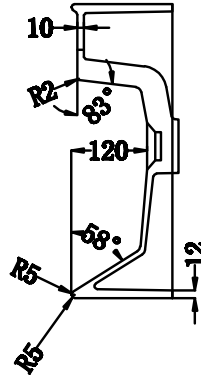

Range: Furniture
Type: Solid Surface 1 Taphole Basin
Code: VB411 VB412
Version/Date: v1 05/24

VB411

Guarantee/Aftercare: During installation extra care must be taken to avoid damaging the fittings. We provide a guarantee against faulty manufacture or materials (excluding serviceable parts), providing they have been installed, cared for and used in accordance with our instructions and good plumbing practice. We recommend that all brassware is installed to allow access to serviceable parts as we cannot accept responsibility in the event that access is required.

Range: Furniture - Sharp
 Type: Solid Surface 1 Taphole Basin
 Code: VB411 VB412
 Version/Date: v1 05/24

VB412

Guarantee/Aftercare: During installation extra care must be taken to avoid damaging the fittings. We provide a guarantee against faulty manufacture or materials (excluding serviceable parts), providing they have been installed, cared for and used in accordance with our instructions and good plumbing practice. We recommend that all brassware is installed to allow access to serviceable parts as we cannot accept responsibility in the event that access is required.