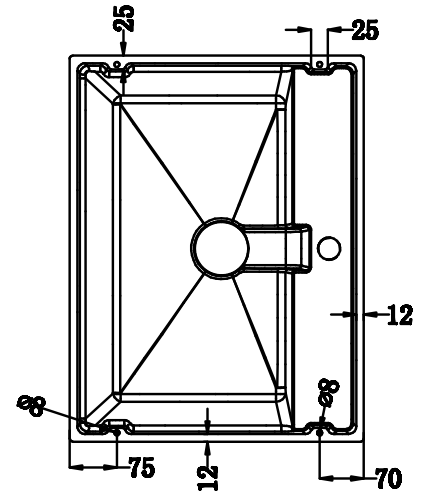

Range: Furniture
Type: Solid Surface 1 Taphole Basin
Code: VB411 VB412
Version/Date: v1 05/24

VB411

Guarantee/Aftercare: During installation extra care must be taken to avoid damaging the fittings. We provide a guarantee against faulty manufacture or materials (excluding serviceable parts), providing they have been installed, cared for and used in accordance with our instructions and good plumbing practice. We recommend that all brassware is installed to allow access to serviceable parts as we cannot accept responsibility in the event that access is required.

Range: Furniture - Sharp
 Type: Solid Surface 1 Taphole Basin
 Code: VB411 VB412
 Version/Date: v1 05/24

VB412

Guarantee/Aftercare: During installation extra care must be taken to avoid damaging the fittings. We provide a guarantee against faulty manufacture or materials (excluding serviceable parts), providing they have been installed, cared for and used in accordance with our instructions and good plumbing practice. We recommend that all brassware is installed to allow access to serviceable parts as we cannot accept responsibility in the event that access is required.