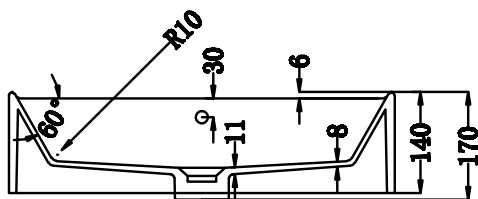

Range: Furniture
Type: Solid Surface 1 Taphole Basin
Code: VB411 VB412
Version/Date: v1 05/24

VB411

Guarantee/Aftercare: During installation extra care must be taken to avoid damaging the fittings. We provide a guarantee against faulty manufacture or materials (excluding serviceable parts), providing they have been installed, cared for and used in accordance with our instructions and good plumbing practice. We recommend that all brassware is installed to allow access to serviceable parts as we cannot accept responsibility in the event that access is required.

Range: Furniture - Sharp
 Type: Solid Surface 1 Taphole Basin
 Code: VB411 VB412
 Version/Date: v1 05/24

VB412

Guarantee/Aftercare: During installation extra care must be taken to avoid damaging the fittings. We provide a guarantee against faulty manufacture or materials (excluding serviceable parts), providing they have been installed, cared for and used in accordance with our instructions and good plumbing practice. We recommend that all brassware is installed to allow access to serviceable parts as we cannot accept responsibility in the event that access is required.