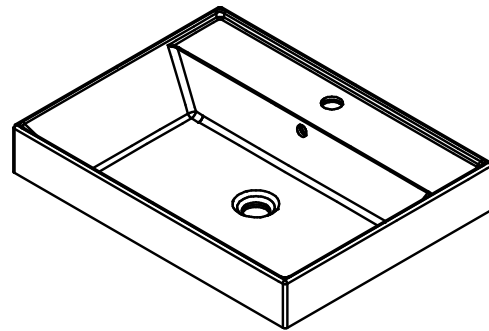

Range: Furniture
Type: Solid Surface 1 Taphole Basin
Code: VB411 VB412
Version/Date: v1 05/24

VB411

Guarantee/Aftercare: During installation extra care must be taken to avoid damaging the fittings. We provide a guarantee against faulty manufacture or materials (excluding serviceable parts), providing they have been installed, cared for and used in accordance with our instructions and good plumbing practice. We recommend that all brassware is installed to allow access to serviceable parts as we cannot accept responsibility in the event that access is required.

Range: Furniture - Sharp
 Type: Solid Surface 1 Taphole Basin
 Code: VB411 VB412
 Version/Date: v1 05/24

VB412

Guarantee/Aftercare: During installation extra care must be taken to avoid damaging the fittings. We provide a guarantee against faulty manufacture or materials (excluding serviceable parts), providing they have been installed, cared for and used in accordance with our instructions and good plumbing practice. We recommend that all brassware is installed to allow access to serviceable parts as we cannot accept responsibility in the event that access is required.