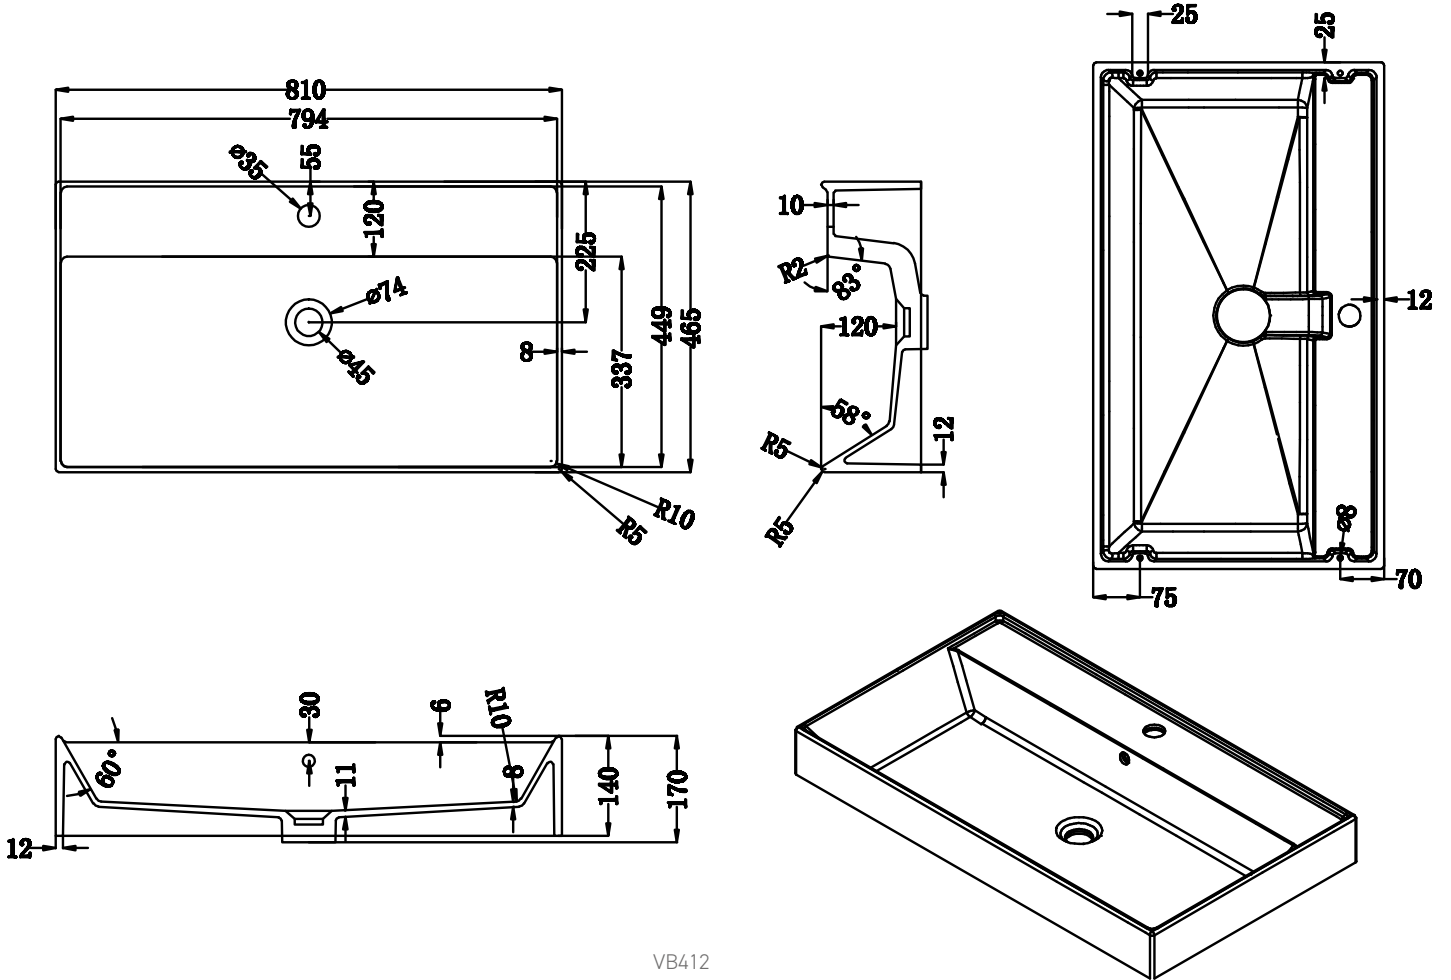

Range: Furniture
Type: Solid Surface 1 Taphole Basin
Code: VB411 VB412
Version/Date: v1 05/24

VB411

Guarantee/Aftercare: During installation extra care must be taken to avoid damaging the fittings. We provide a guarantee against faulty manufacture or materials (excluding serviceable parts), providing they have been installed, cared for and used in accordance with our instructions and good plumbing practice. We recommend that all brassware is installed to allow access to serviceable parts as we cannot accept responsibility in the event that access is required.

Range: Furniture - Sharp
 Type: Solid Surface 1 Taphole Basin
 Code: VB411 VB412
 Version/Date: v1 05/24

VB412

Guarantee/Aftercare: During installation extra care must be taken to avoid damaging the fittings. We provide a guarantee against faulty manufacture or materials (excluding serviceable parts), providing they have been installed, cared for and used in accordance with our instructions and good plumbing practice. We recommend that all brassware is installed to allow access to serviceable parts as we cannot accept responsibility in the event that access is required.