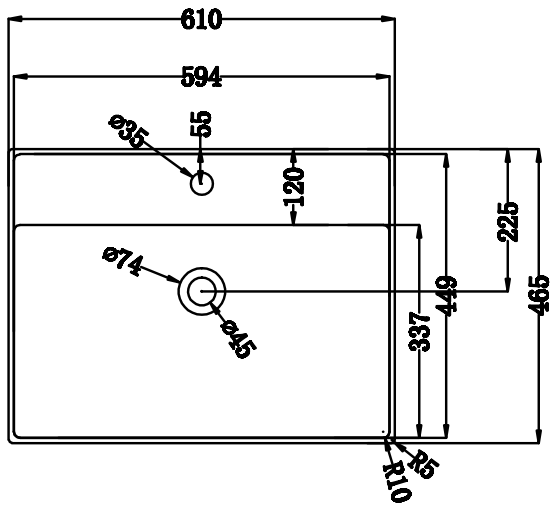

Range: Furniture
Type: Solid Surface 1 Taphole Basin
Code: VB411 VB412
Version/Date: v1 05/24

VB411

Guarantee/Aftercare: During installation extra care must be taken to avoid damaging the fittings. We provide a guarantee against faulty manufacture or materials (excluding serviceable parts), providing they have been installed, cared for and used in accordance with our instructions and good plumbing practice. We recommend that all brassware is installed to allow access to serviceable parts as we cannot accept responsibility in the event that access is required.

Finishes:

White

Phoenix Whirlpools Ltd. Unit 8, Leeds 27 Industrial Estate, Bruntcliffe Ave. Morley, Leeds LS27 0LL

Tel: 0113 201 2260 Email: sales@phoenix-uk.com Web: www.phoenix-uk.com

Notes: Drawings may not be to scale. All dimensions in mm unless otherwise stated. Information correct at time of printing but subject to change at any time.

Range: Furniture - Sharp
 Type: Solid Surface 1 Taphole Basin
 Code: VB411 VB412
 Version/Date: v1 05/24

VB412

Guarantee/Aftercare: During installation extra care must be taken to avoid damaging the fittings. We provide a guarantee against faulty manufacture or materials (excluding serviceable parts), providing they have been installed, cared for and used in accordance with our instructions and good plumbing practice. We recommend that all brassware is installed to allow access to serviceable parts as we cannot accept responsibility in the event that access is required.