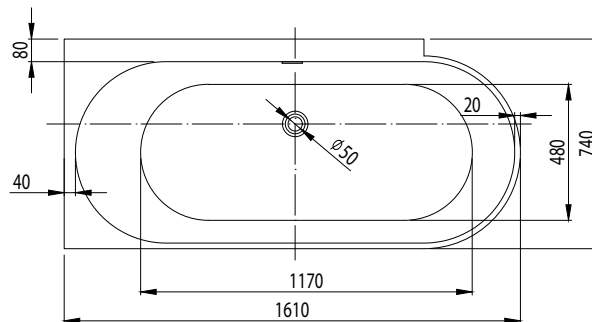

Range: Luxury Bathing
Type: Ultima Corner
Code: RT027 RT028
Version/Date: v1 08/24

RT027 LH Shown.
RT028 is reflected.

Information:
Capacity: 260 Litres

Guarantee/Aftercare: During installation extra care must be taken to avoid damaging the fittings. We provide a guarantee against faulty manufacture or materials (excluding serviceable parts), providing they have been installed, cared for and used in accordance with our instructions and good plumbing practice. All products installed in a commercial environment carry a 12 month guarantee. We cannot be held responsible for the use of incorrect dimensions shown for first fix without the actual products on site.
In line with the CE standards for this type of product, there may be a manufacturers tolerance of approximately +/- 2% on the overall dimensions and finish on these products. As per our terms and conditions of guarantee, we cannot be held responsible for the use of dimensions shown for first fix without the actual products on site. All dimensions stated are nominal and are subject to manufacturing tolerances.