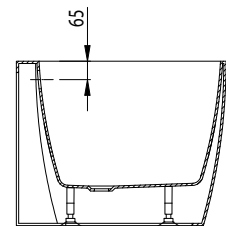

Range: Luxury Bathing
Type: Ultima Corner
Code: RT027 RT028
Version/Date: v1 08/24

RT027 LH Shown.
RT028 is reflected.

Information:
Capacity: 260 Litres

Guarantee/Aftercare: During installation extra care must be taken to avoid damaging the fittings. We provide a guarantee against faulty manufacture or materials (excluding serviceable parts), providing they have been installed, cared for and used in accordance with our instructions and good plumbing practice. All products installed in a commercial environment carry a 12 month guarantee. We cannot be held responsible for the use of incorrect dimensions shown for first fix without the actual products on site.
In line with the CE standards for this type of product, there may be a manufacturers tolerance of approximately +/- 2% on the overall dimensions and finish on these products. As per our terms and conditions of guarantee, we cannot be held responsible for the use of dimensions shown for first fix without the actual products on site. All dimensions stated are nominal and are subject to manufacturing tolerances.