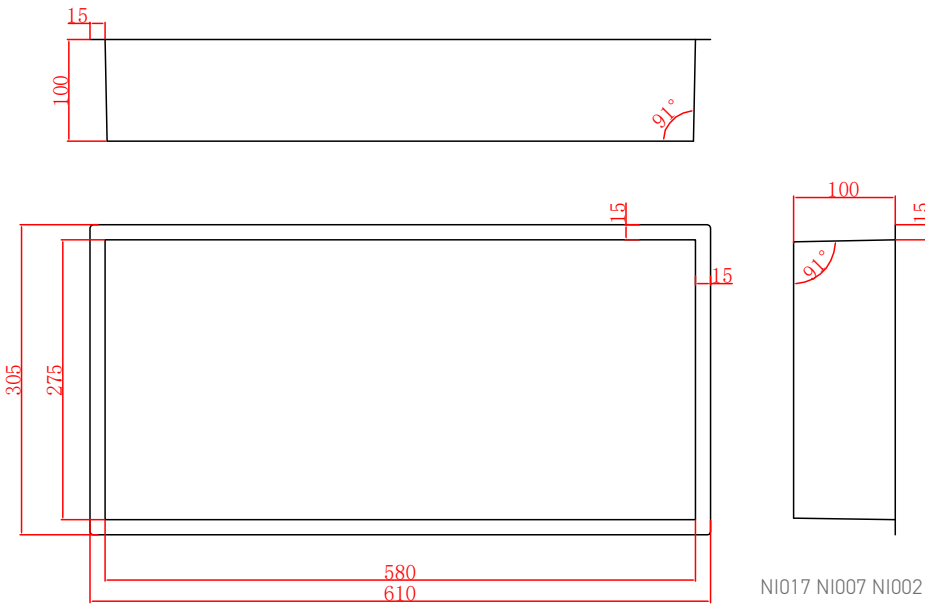

Range: Accessories
 Type: Niche Storage
 Code: NI016 NI017 NI006 NI007 NI001 NI002 NI011 NI012
 Version/Date: v1 05/24

NI016 NI006 NI001 NI011

NI017 NI007 NI002 NI012

Guarantee/Aftercare: During installation extra care must be taken to avoid damaging the fittings. We provide a guarantee against faulty manufacture or materials (excluding serviceable parts), providing they have been installed, cared for and used in accordance with our instructions and good plumbing practice. We recommend that all brassware is installed to allow access to serviceable parts as we cannot accept responsibility in the event that access is required.