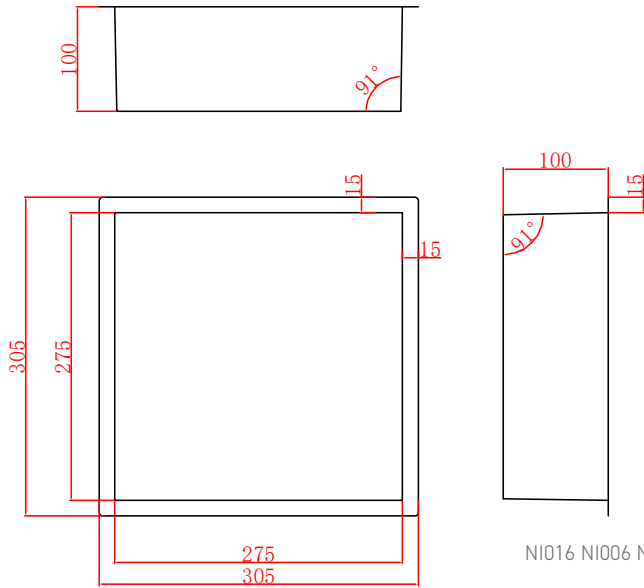

Range: Accessories
 Type: Niche Storage
 Code: NI016 NI017 NI006 NI007 NI001 NI002 NI011 NI012
 Version/Date: v1 05/24

NI016 NI006 NI001 NI011

NI017 NI007 NI002 NI012

Guarantee/Aftercare: During installation extra care must be taken to avoid damaging the fittings. We provide a guarantee against faulty manufacture or materials (excluding serviceable parts), providing they have been installed, cared for and used in accordance with our instructions and good plumbing practice. We recommend that all brassware is installed to allow access to serviceable parts as we cannot accept responsibility in the event that access is required.