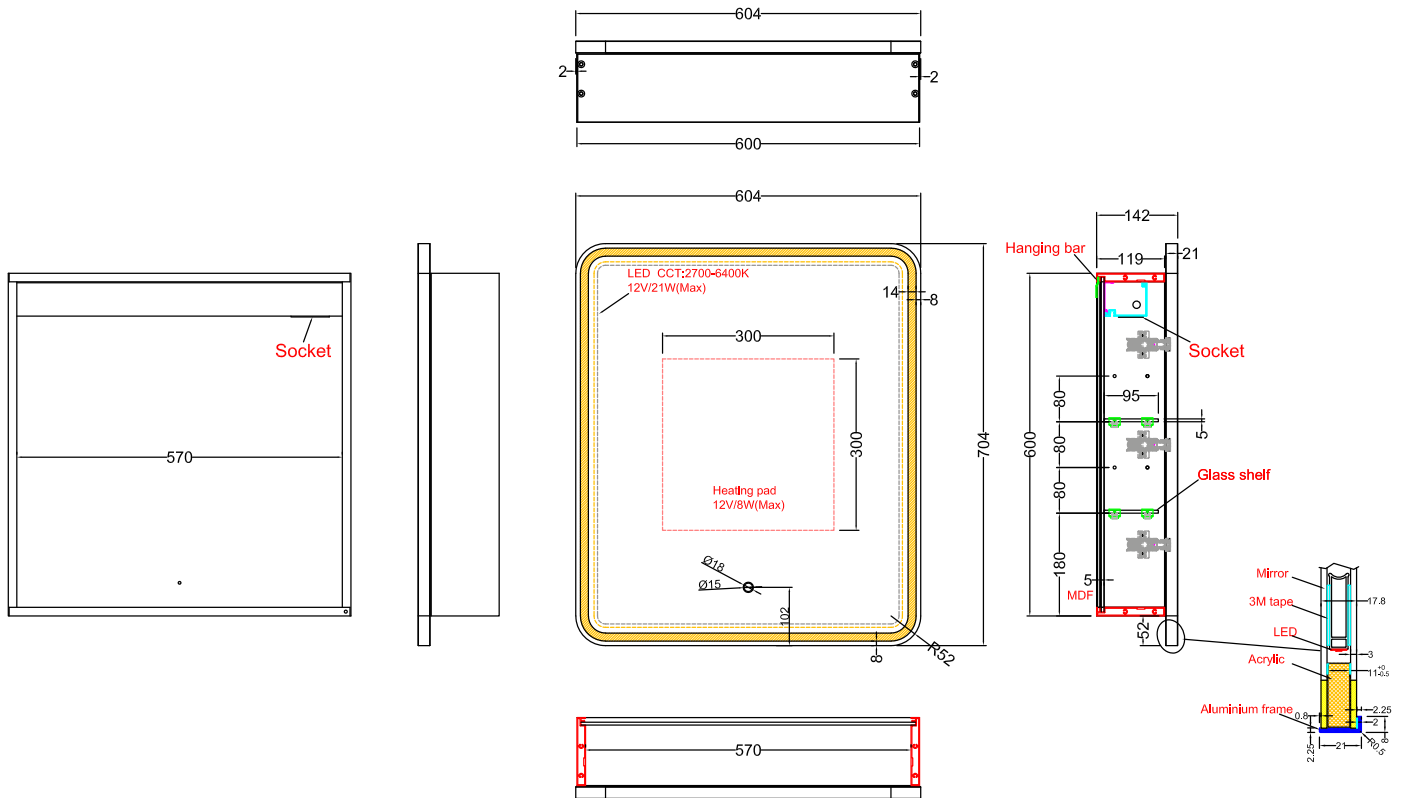

Range: Mirrors  
Type: I-Zone LED Mirror Cabinet  
Code: MI260 MI261  
Version/Date: v1 06/24

**Information:**

**Guarantee/Aftercare:** During installation extra care must be taken to avoid damaging the fittings. We provide a guarantee against faulty manufacture or materials (excluding serviceable parts), providing they have been installed, cared for and used in accordance with our instructions and good plumbing practice. We recommend that all brassware is installed to allow access to serviceable parts as we cannot accept responsibility in the event that access is required.