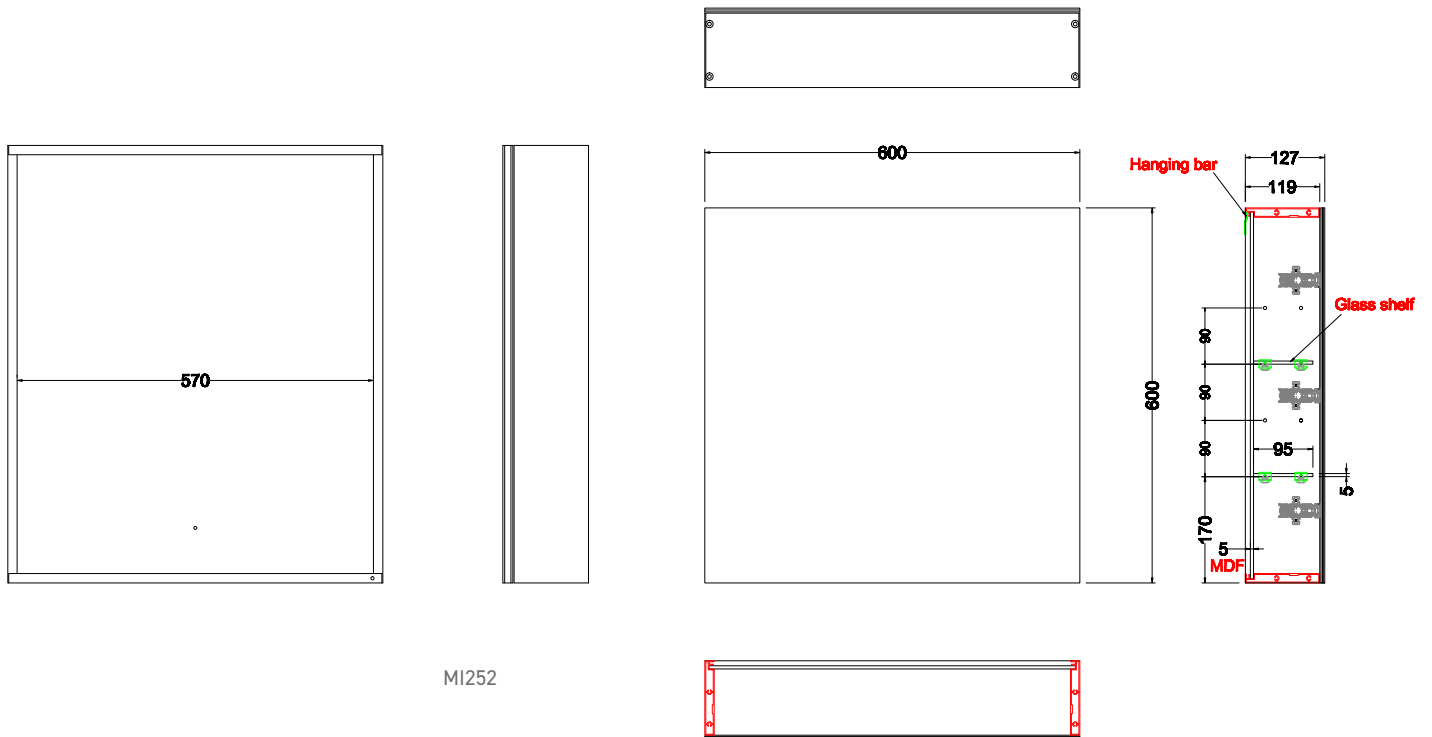

Range: Mirrors  
 Type: Konnex Mirror Cabinet  
 Code: MI251 MI252  
 Version/Date: v1 06/24

**Information:**

**Guarantee/Aftercare:** During installation extra care must be taken to avoid damaging the fittings. We provide a guarantee against faulty manufacture or materials (excluding serviceable parts), providing they have been installed, cared for and used in accordance with our instructions and good plumbing practice. We recommend that all brassware is installed to allow access to serviceable parts as we cannot accept responsibility in the event that access is required.

**Finishes:**

Range: Mirrors  
 Type: Konnex Mirror Cabinet  
 Code: MI251 MI252  
 Version/Date: v1 06/24

MI252

**Information:**

**Guarantee/Aftercare:** During installation extra care must be taken to avoid damaging the fittings. We provide a guarantee against faulty manufacture or materials (excluding serviceable parts), providing they have been installed, cared for and used in accordance with our instructions and good plumbing practice. We recommend that all brassware is installed to allow access to serviceable parts as we cannot accept responsibility in the event that access is required.