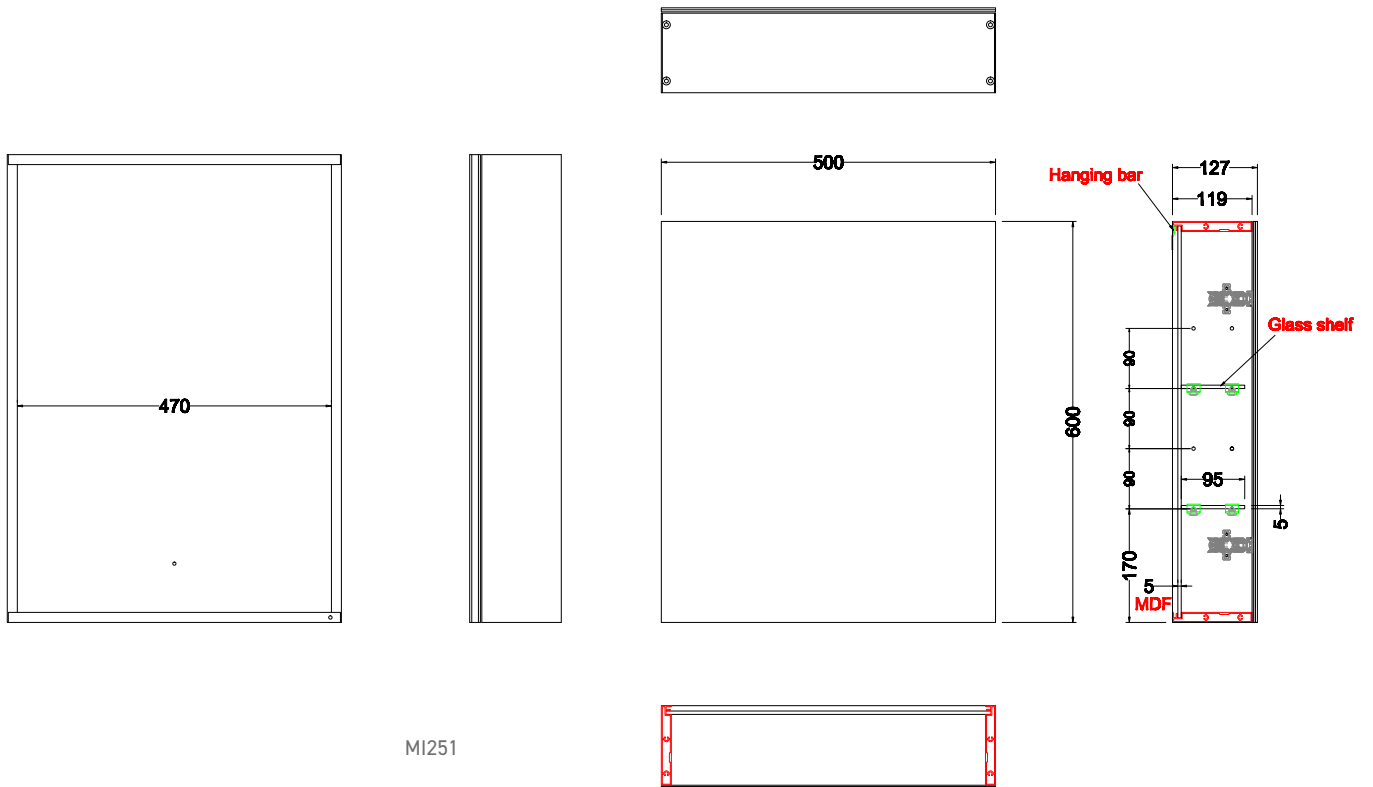

Range: Mirrors  
 Type: Konnex Mirror Cabinet  
 Code: MI251 MI252  
 Version/Date: v1 06/24

**Information:**

**Guarantee/Aftercare:** During installation extra care must be taken to avoid damaging the fittings. We provide a guarantee against faulty manufacture or materials (excluding serviceable parts), providing they have been installed, cared for and used in accordance with our instructions and good plumbing practice. We recommend that all brassware is installed to allow access to serviceable parts as we cannot accept responsibility in the event that access is required.

**Finishes:**

Range: Mirrors  
 Type: Konnex Mirror Cabinet  
 Code: MI251 MI252  
 Version/Date: v1 06/24

MI252

**Information:**

**Guarantee/Aftercare:** During installation extra care must be taken to avoid damaging the fittings. We provide a guarantee against faulty manufacture or materials (excluding serviceable parts), providing they have been installed, cared for and used in accordance with our instructions and good plumbing practice. We recommend that all brassware is installed to allow access to serviceable parts as we cannot accept responsibility in the event that access is required.