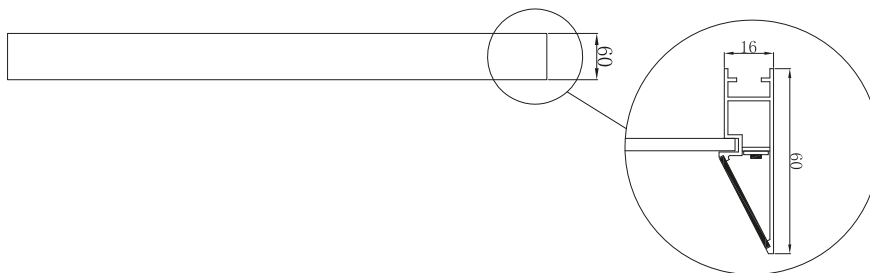

Range: Mirrors
Type: Angled
Code: MI246
Version/Date: v1 05/24

Information:

Guarantee/Aftercare: During installation extra care must be taken to avoid damaging the fittings. We provide a guarantee against faulty manufacture or materials (excluding serviceable parts), providing they have been installed, cared for and used in accordance with our instructions and good plumbing practice. We recommend that all brassware is installed to allow access to serviceable parts as we cannot accept responsibility in the event that access is required.