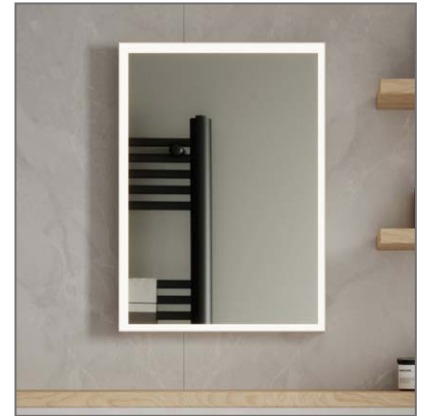

Range: Mirrors
Type: Angled
Code: MI246
Version/Date: v1 05/24

Information:

Guarantee/Aftercare: During installation extra care must be taken to avoid damaging the fittings. We provide a guarantee against faulty manufacture or materials (excluding serviceable parts), providing they have been installed, cared for and used in accordance with our instructions and good plumbing practice. We recommend that all brassware is installed to allow access to serviceable parts as we cannot accept responsibility in the event that access is required.

Finishes: