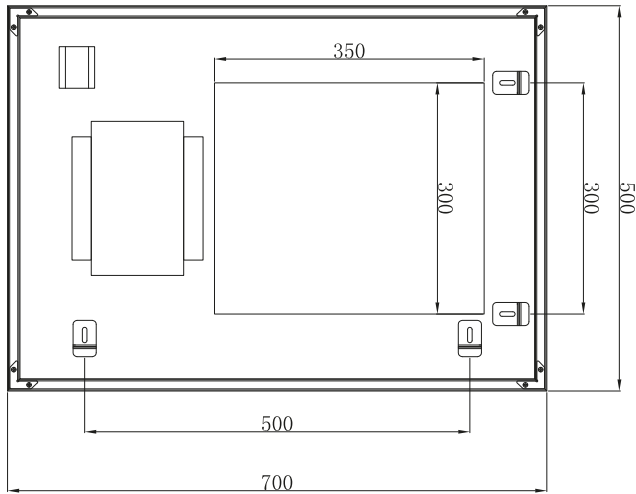

Range: Mirrors
Type: Angled
Code: MI246
Version/Date: v1 05/24

Information:

Guarantee/Aftercare: During installation extra care must be taken to avoid damaging the fittings. We provide a guarantee against faulty manufacture or materials (excluding serviceable parts), providing they have been installed, cared for and used in accordance with our instructions and good plumbing practice. We recommend that all brassware is installed to allow access to serviceable parts as we cannot accept responsibility in the event that access is required.