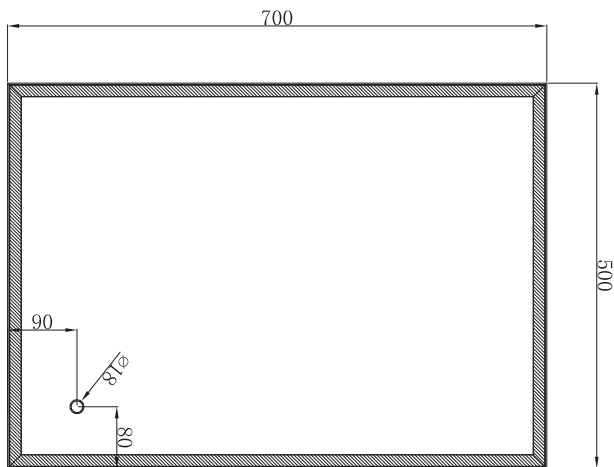

Range: Mirrors
Type: Angled
Code: MI246
Version/Date: v1 05/24

Information:

Guarantee/Aftercare: During installation extra care must be taken to avoid damaging the fittings. We provide a guarantee against faulty manufacture or materials (excluding serviceable parts), providing they have been installed, cared for and used in accordance with our instructions and good plumbing practice. We recommend that all brassware is installed to allow access to serviceable parts as we cannot accept responsibility in the event that access is required.