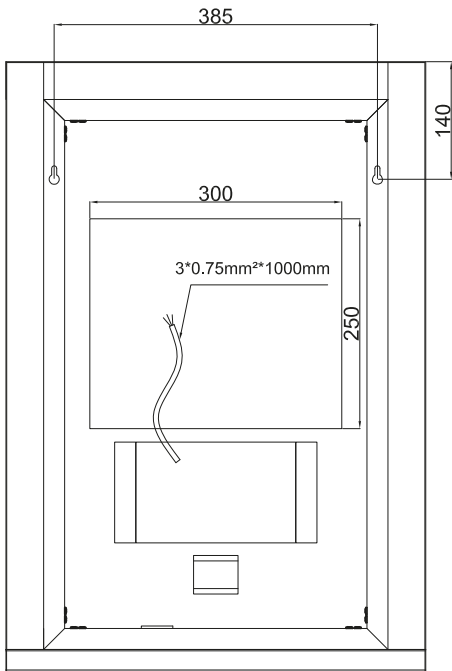

Range: Mirrors
Type: Power
Code: MI235
Version/Date: v1 05/24

Information:

The wireless Phone charging pad on the Power Mirror will work with all recent models of phone. Please check your phone specification for wireless charging compatibility. The toothbrush charger on the Power Mirror is compatible with Braun Oral-B Toothbrushes with the following suitable charging models:

D10, D12, D12013, D12013w, D12523, D16523D, D16523U, D17, D18, D19, D20, D29, D34, OC18, OC20, SI2, S18, P6500 professional 1000, iBrush 5000, 2000.3D, 700.3D, 8LY00, 9000 Plus 3000, 3709, 3728, 3737, 3757, 4000, 4736, 4717, 4729, 8850.

Finishes:

Guarantee/Aftercare: During installation extra care must be taken to avoid damaging the fittings. We provide a guarantee against faulty manufacture or materials (excluding serviceable parts), providing they have been installed, cared for and used in accordance with our instructions and good plumbing practice. We recommend that all brassware is installed to allow access to serviceable parts as we cannot accept responsibility in the event that access is required.

Phoenix Whirlpools Ltd. Unit 8, Leeds 27 Industrial Estate, Bruntcliffe Ave. Morley, Leeds LS27 0LL

Tel: 0113 201 2260 Email: sales@phoenix-uk.com Web: www.phoenix-uk.com