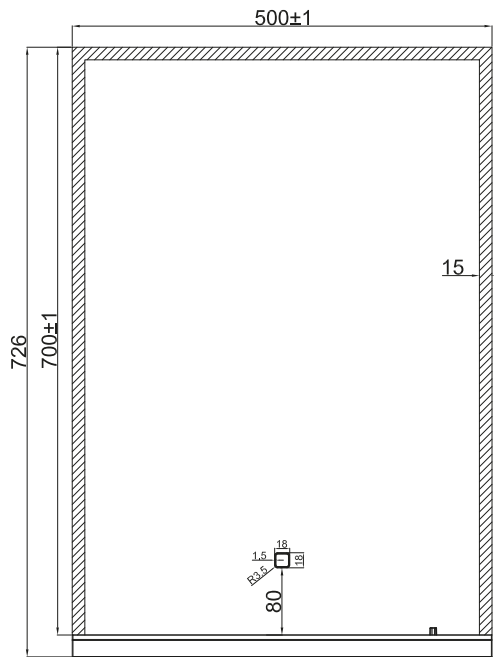

Range: Mirrors
Type: Power
Code: MI235
Version/Date: v1 05/24

Information:

The wireless Phone charging pad on the Power Mirror will work with all recent models of phone. Please check your phone specification for wireless charging compatibility. The toothbrush charger on the Power Mirror is compatible with Braun Oral-B Toothbrushes with the following suitable charging models:

D10, D12, D12013, D12013w, D12523, D16523D, D16523U, D17, D18, D19, D20, D29, D34, OC18, OC20, SI2, S18, P6500 professional 1000, iBrush 5000, 2000.3D, 700.3D, 8LY00, 9000 Plus 3000, 3709, 3728, 3737, 3757, 4000, 4736, 4717, 4729, 8850.

Finishes:

Guarantee/Aftercare: During installation extra care must be taken to avoid damaging the fittings. We provide a guarantee against faulty manufacture or materials (excluding serviceable parts), providing they have been installed, cared for and used in accordance with our instructions and good plumbing practice. We recommend that all brassware is installed to allow access to serviceable parts as we cannot accept responsibility in the event that access is required.

Phoenix Whirlpools Ltd. Unit 8, Leeds 27 Industrial Estate, Bruntcliffe Ave. Morley, Leeds LS27 0LL

Tel: 0113 201 2260 Email: sales@phoenix-uk.com Web: www.phoenix-uk.com