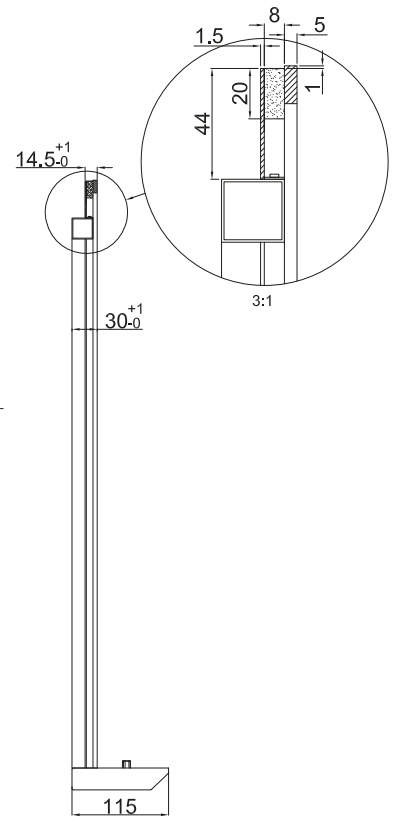

Range: Mirrors
Type: Power
Code: MI235
Version/Date: v1 05/24

Information:

The wireless Phone charging pad on the Power Mirror will work with all recent models of phone. Please check your phone specification for wireless charging compatibility. The toothbrush charger on the Power Mirror is compatible with Braun Oral-B Toothbrushes with the following suitable charging models:

D10, D12, D12013, D12013w, D12523, D16523D, D16523U, D17, D18, D19, D20, D29, D34, OC18, OC20, SI2, S18, P6500 professional 1000, iBrush 5000, 2000.3D, 700.3D, 8LY00, 9000 Plus 3000, 3709, 3728, 3737, 3757, 4000, 4736, 4717, 4729, 8850.

Finishes:

Guarantee/Aftercare: During installation extra care must be taken to avoid damaging the fittings. We provide a guarantee against faulty manufacture or materials (excluding serviceable parts), providing they have been installed, cared for and used in accordance with our instructions and good plumbing practice. We recommend that all brassware is installed to allow access to serviceable parts as we cannot accept responsibility in the event that access is required.

Phoenix Whirlpools Ltd. Unit 8, Leeds 27 Industrial Estate, Bruntcliffe Ave. Morley, Leeds LS27 0LL

Tel: 0113 201 2260 Email: sales@phoenix-uk.com Web: www.phoenix-uk.com