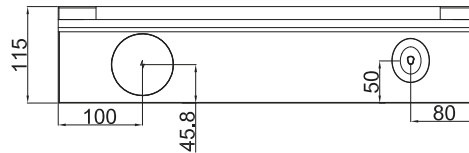

Range: Mirrors
Type: Power
Code: MI235
Version/Date: v1 05/24

Information:

The wireless Phone charging pad on the Power Mirror will work with all recent models of phone. Please check your phone specification for wireless charging compatibility. The toothbrush charger on the Power Mirror is compatible with Braun Oral-B Toothbrushes with the following suitable charging models:

D10, D12, D12013, D12013w, D12523, D16523D, D16523U, D17, D18, D19, D20, D29, D34, OC18, OC20, SI2, S18, P6500 professional 1000, iBrush 5000, 2000.3D, 700.3D, 8LY00, 9000 Plus 3000, 3709, 3728, 3737, 3757, 4000, 4736, 4717, 4729, 8850.

Finishes:

Guarantee/Aftercare: During installation extra care must be taken to avoid damaging the fittings. We provide a guarantee against faulty manufacture or materials (excluding serviceable parts), providing they have been installed, cared for and used in accordance with our instructions and good plumbing practice. We recommend that all brassware is installed to allow access to serviceable parts as we cannot accept responsibility in the event that access is required.

Phoenix Whirlpools Ltd. Unit 8, Leeds 27 Industrial Estate, Bruntcliffe Ave. Morley, Leeds LS27 0LL

Tel: 0113 201 2260 Email: sales@phoenix-uk.com Web: www.phoenix-uk.com