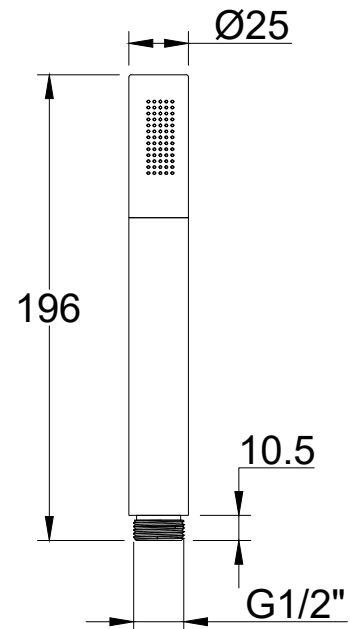

Range: Brassware
 Type: I-Zone Bath Shower Mixer
 Code: ET019 ET038 ET025 ET045
 Version/Date: v1 06/24

Information:

Guarantee/Aftercare: During installation extra care must be taken to avoid damaging the fittings. We provide a guarantee against faulty manufacture or materials (excluding serviceable parts), providing they have been installed, cared for and used in accordance with our instructions and good plumbing practice. We recommend that all brassware is installed to allow access to serviceable parts as we cannot accept responsibility in the event that access is required.