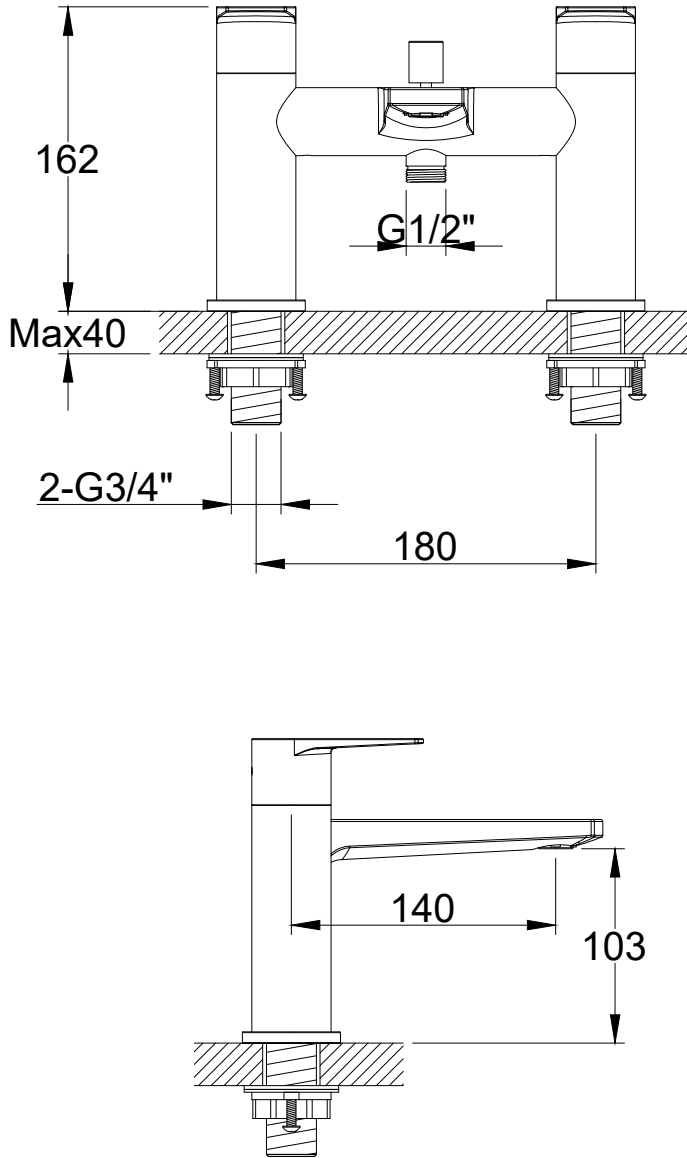

Range: Brassware
 Type: I-Zone Bath Shower Mixer
 Code: ET019 ET038 ET025 ET045
 Version/Date: v1 06/24

Information:

Guarantee/Aftercare: During installation extra care must be taken to avoid damaging the fittings. We provide a guarantee against faulty manufacture or materials (excluding serviceable parts), providing they have been installed, cared for and used in accordance with our instructions and good plumbing practice. We recommend that all brassware is installed to allow access to serviceable parts as we cannot accept responsibility in the event that access is required.