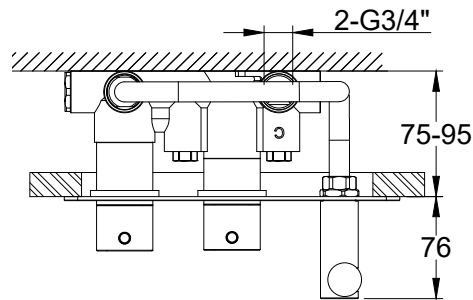

Range: Brassware

Type: Groove Fluted, Diamond, Llevello, Sima Knurled, I-Zone Shower Packs

Code: DIS06 DIS16 LNS06 LNS16 KNS16 KNS18 KNS20 ETS21 ETS23 ETS25 ETS27 GFS06 GFS16

Version/Date: v1 08/24

Available in various finishes & various valve handles