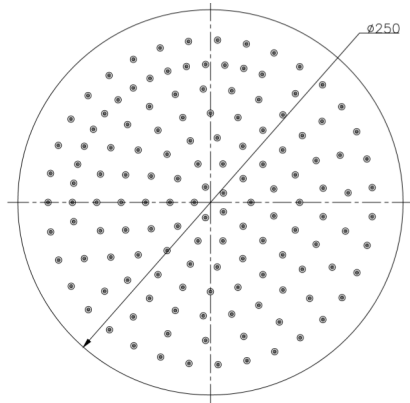

Range: Brassware

Type: Groove Fluted, Diamond, Llevello, Sima Knurled, I-Zone Shower Packs

Code: DIS06 DIS16 LNS06 LNS16 KNS16 KNS18 KNS20 ETS21 ETS23 ETS25 ETS27 GFS06 GFS16

Version/Date: v1 08/24

Available in various finishes & various valve handles