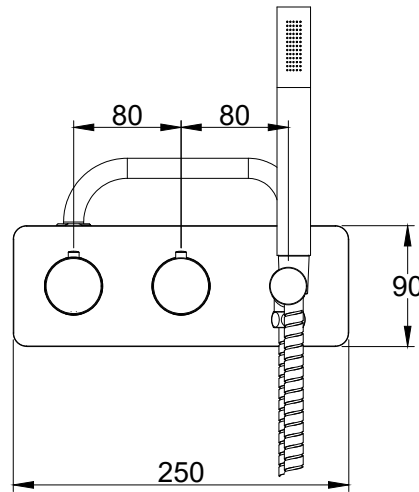

Range: Brassware

Type: Groove Fluted, Diamond, Llevello, Sima Knurled, I-Zone Shower Packs

Code: DIS06 DIS16 LNS06 LNS16 KNS16 KNS18 KNS20 ETS21 ETS23 ETS25 ETS27 GFS06 GFS16

Version/Date: v1 08/24

Available in various finishes & various valve handles