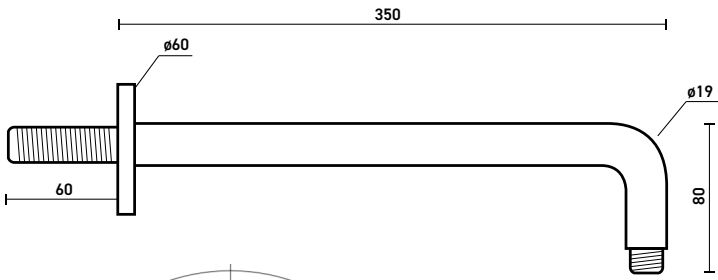

Range: Brassware

Type: Groove Fluted, Diamond, Llevello, Sima Knurled, I-Zone Shower Packs

Code: DIS06 DIS16 LNS06 LNS16 KNS16 KNS18 KNS20 ETS21 ETS23 ETS25 ETS27 GFS06 GFS16

Version/Date: v1 08/24

Available in various finishes & various valve handles