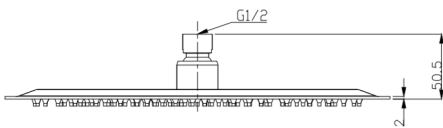

Range: Brassware

Type: Groove Fluted, Diamond, Llevello, Sima Knurled, I-Zone Shower Packs

Code: DIS06 DIS16 LNS06 LNS16 KNS16 KNS18 KNS20 ETS21 ETS23 ETS25 ETS27 GFS06 GFS16

Version/Date: v1 08/24

Available in various finishes & various valve handles