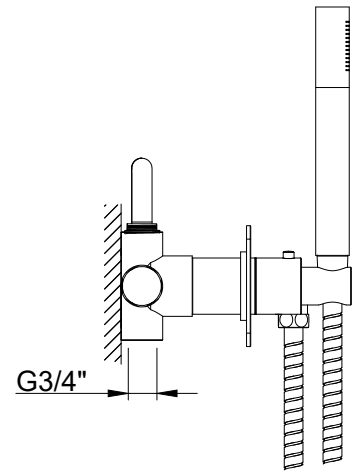

Range: Brassware

Type: Groove Fluted, Diamond, Llevello, Sima Knurled, I-Zone Shower Packs

Code: DIS06 DIS16 LNS06 LNS16 KNS16 KNS18 KNS20 ETS21 ETS23 ETS25 ETS27 GFS06 GFS16

Version/Date: v1 08/24

Available in various finishes & various valve handles