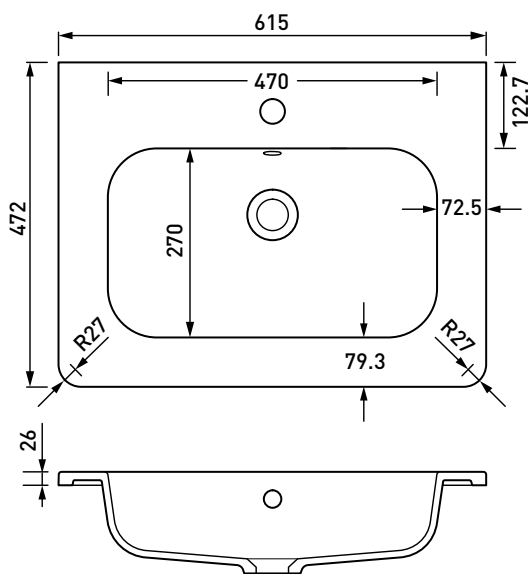

Range: Sima Furniture

Type: Round Mineral Cast Basin

Code: VB350 VB351 VB352 VB353 VB354 VB355

Version/Date: v1 08/24

VB350  
VB351 = No Taphole  
VB354 = 3 Tapholes

VB352  
VB353 = No Taphole  
VB355 = 3 Tapholes