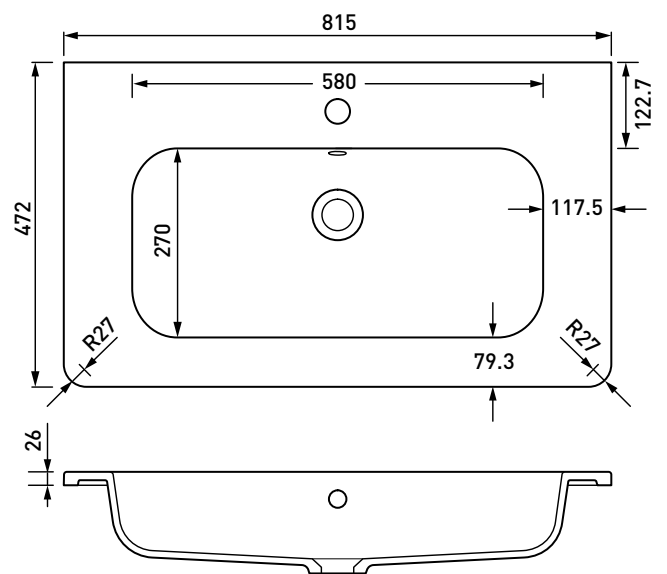

Range: Sima Furniture

Type: Round Mineral Cast Basin

Code: VB350 VB351 VB352 VB353 VB354 VB355

Version/Date: v1 08/24

VB350  
VB351 = No Taphole  
VB354 = 3 Tapholes

VB352  
VB353 = No Taphole  
VB355 = 3 Tapholes