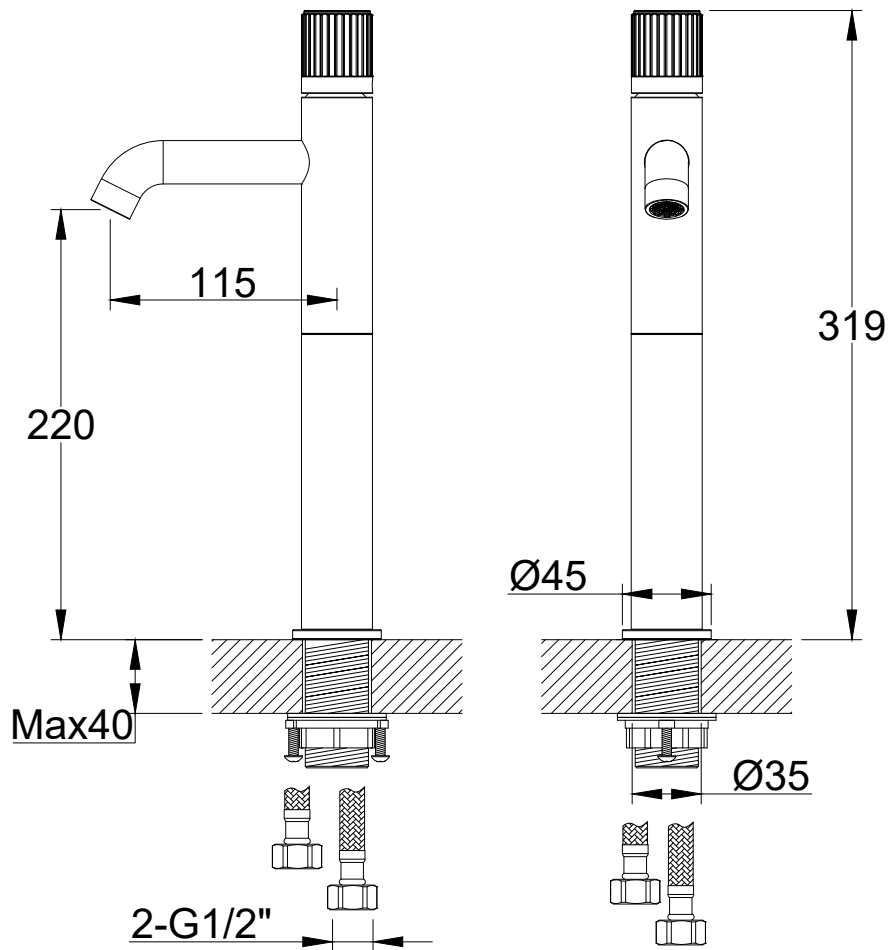

Range: Brassware
 Type: Groove Fluted Tall Basin Mono Mixer
 Code: GF046 GF005
 Version/Date: v2 01/24

Information:

Guarantee/Aftercare: During installation extra care must be taken to avoid damaging the fittings. We provide a guarantee against faulty manufacture or materials (excluding serviceable parts), providing they have been installed, cared for and used in accordance with our instructions and good plumbing practice. We recommend that all brassware is installed to allow access to serviceable parts as we cannot accept responsibility in the event that access is required.