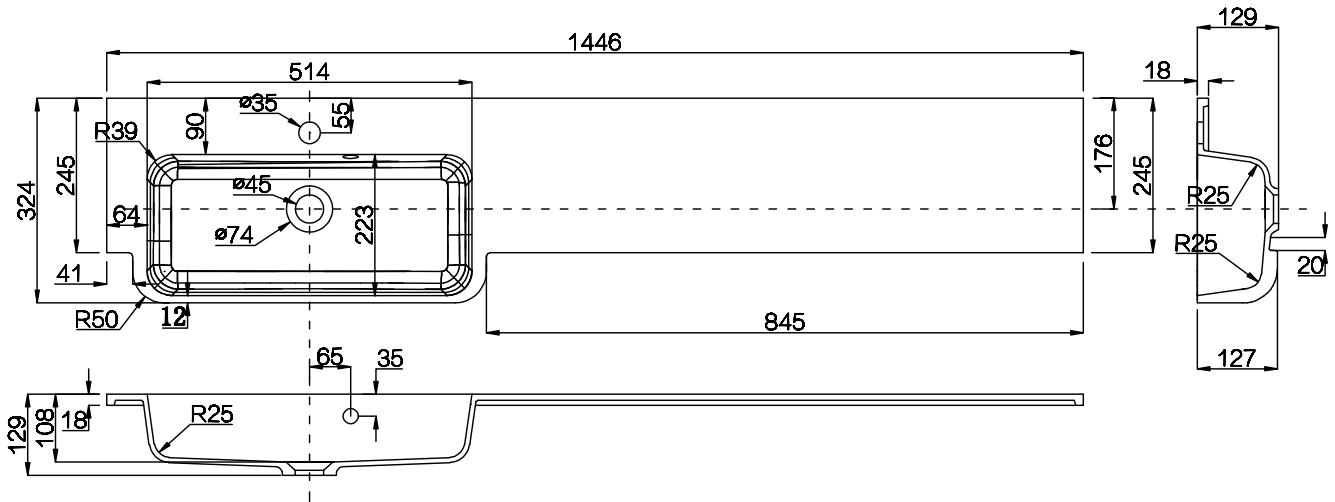

Range: Fitted Furniture

Type: Basin

Code: VB542 for F039 F040

Version/Date: v1 11/24

F039 = LH (Shown)
F040 = RH (Reflect of image above)

Guarantee/Aftercare: During installation extra care must be taken to avoid damaging the fittings. We provide a guarantee against faulty manufacture or materials (excluding serviceable parts), providing they have been installed, cared for and used in accordance with our instructions and good plumbing practice.