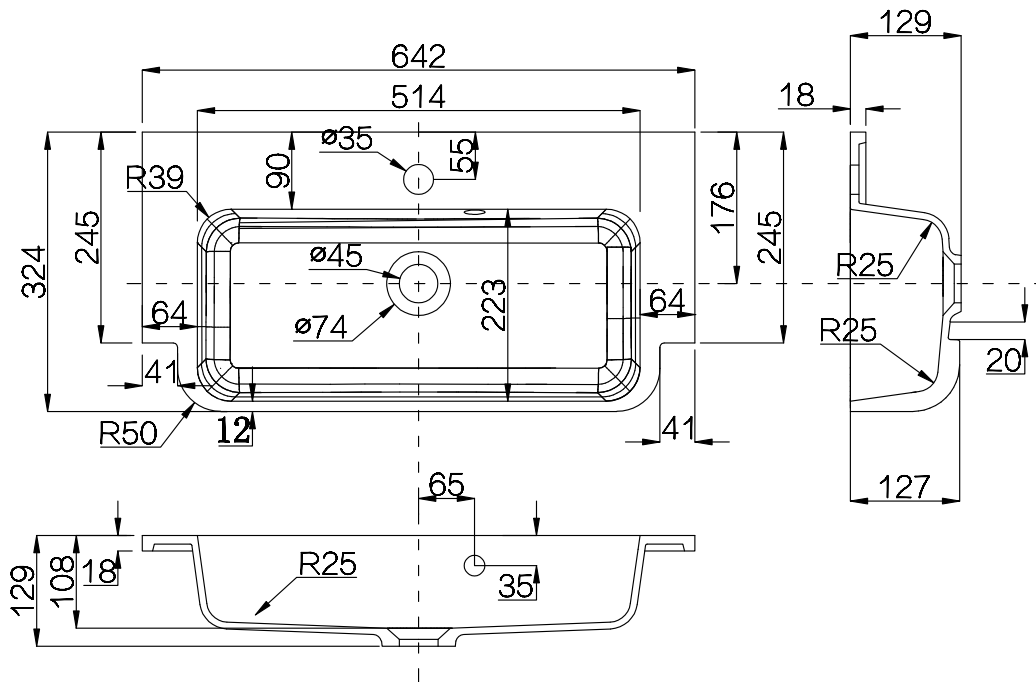

Range: Fitted Furniture

Type: Basin

Code: VB533 for F031

Version/Date: v1 11/24

Guarantee/Aftercare: During installation extra care must be taken to avoid damaging the fittings. We provide a guarantee against faulty manufacture or materials (excluding serviceable parts), providing they have been installed, cared for and used in accordance with our instructions and good plumbing practice.