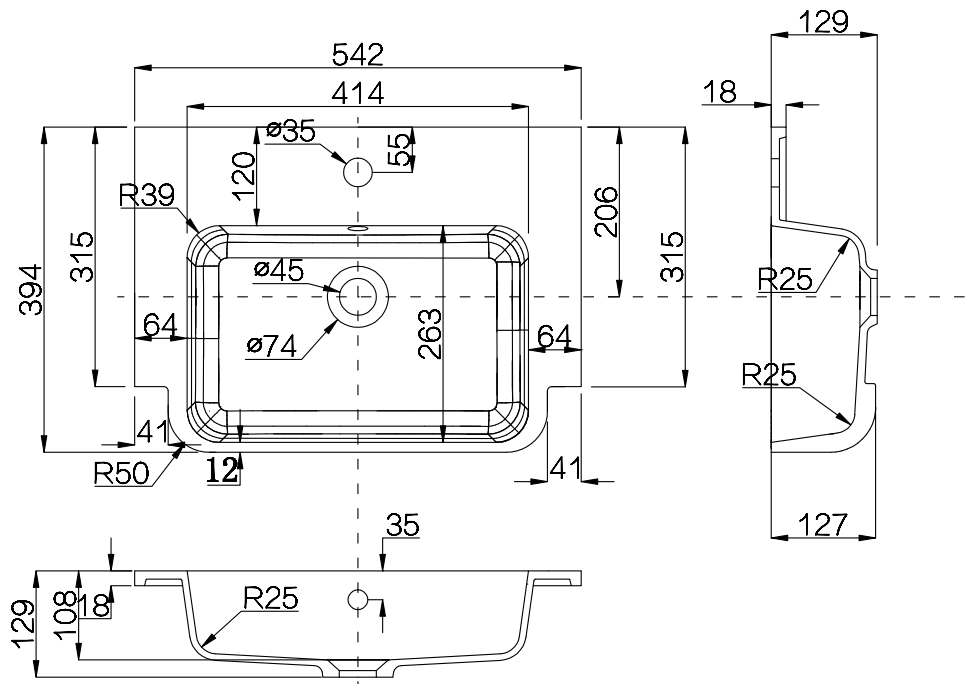

Range: Fitted Furniture

Type: Basin

Code: VB510 for F030 F033

Version/Date: v1 11/24

Guarantee/Aftercare: During installation extra care must be taken to avoid damaging the fittings. We provide a guarantee against faulty manufacture or materials (excluding serviceable parts), providing they have been installed, cared for and used in accordance with our instructions and good plumbing practice.