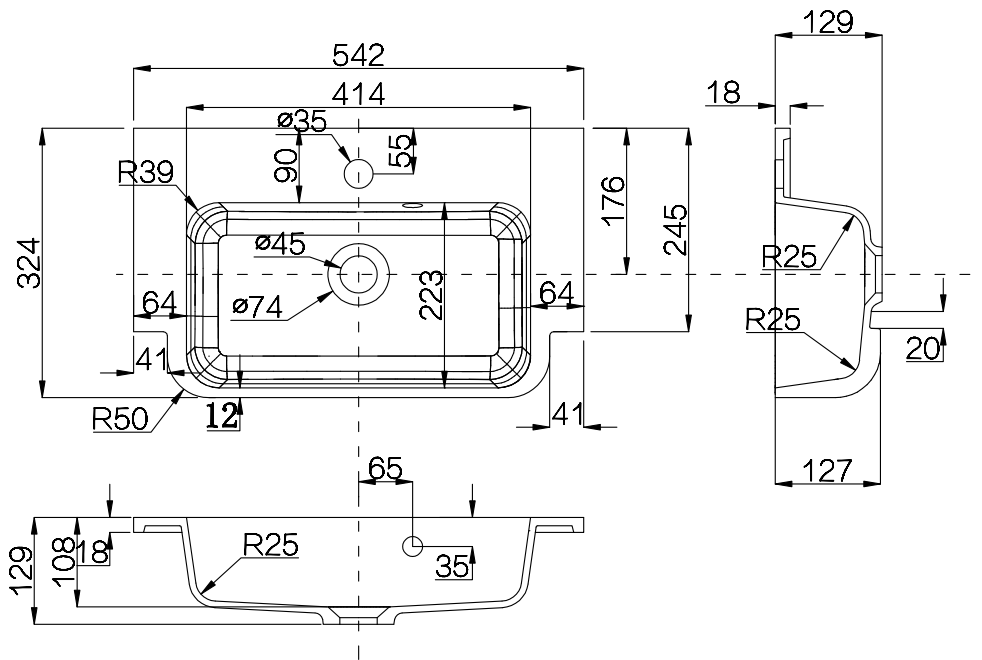

Range: Fitted Furniture

Type: Basin

Code: VB531 for F029

Version/Date: v1 11/24

Guarantee/Aftercare: During installation extra care must be taken to avoid damaging the fittings. We provide a guarantee against faulty manufacture or materials (excluding serviceable parts), providing they have been installed, cared for and used in accordance with our instructions and good plumbing practice.