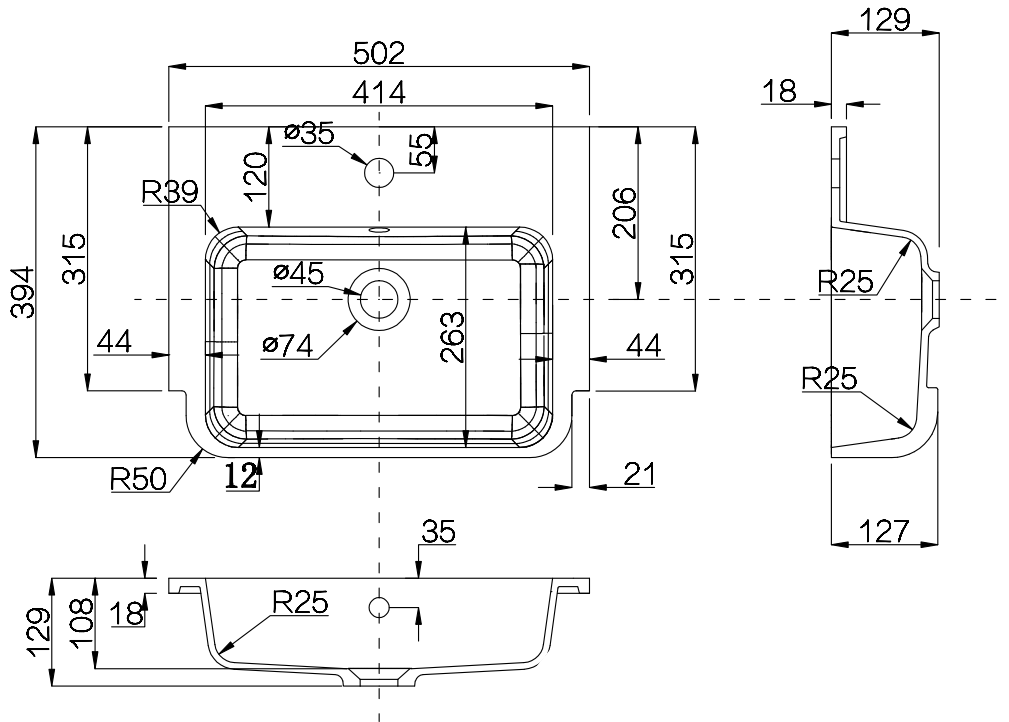

Range: Fitted Furniture

Type: Basin

Code: VB505 for F021 F002

Version/Date: v1 11/24

Guarantee/Aftercare: During installation extra care must be taken to avoid damaging the fittings. We provide a guarantee against faulty manufacture or materials (excluding serviceable parts), providing they have been installed, cared for and used in accordance with our instructions and good plumbing practice.