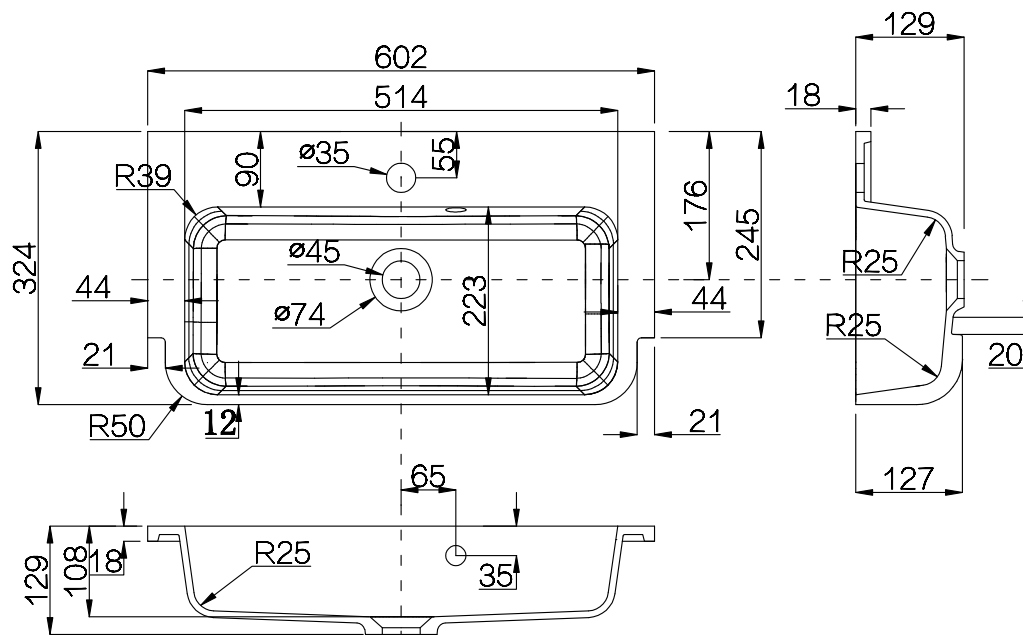

Range: Fitted Furniture

Type: Basin

Code: VB532 for F003

Version/Date: v1 11/24

Guarantee/Aftercare: During installation extra care must be taken to avoid damaging the fittings. We provide a guarantee against faulty manufacture or materials (excluding serviceable parts), providing they have been installed, cared for and used in accordance with our instructions and good plumbing practice.