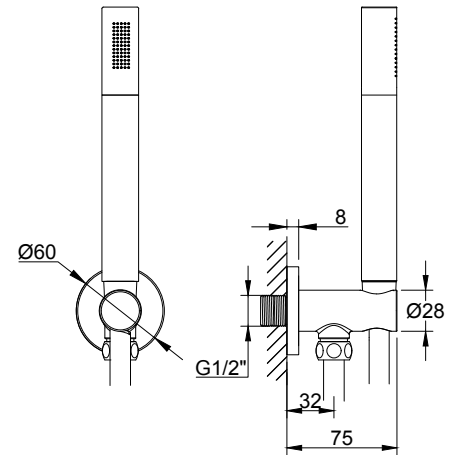

Range: Various

Type: Shower Packs

Code: DIS02 DIS11 LNS02 LNS11 KNS10 KNS12 KNS14 ETS10 ETS12 ETS14 GFS02 GFS12

Version/Date: v2 12/23

Available in various finishes

Finishes:

Information:
High Pressure. Vernet Cartridge.