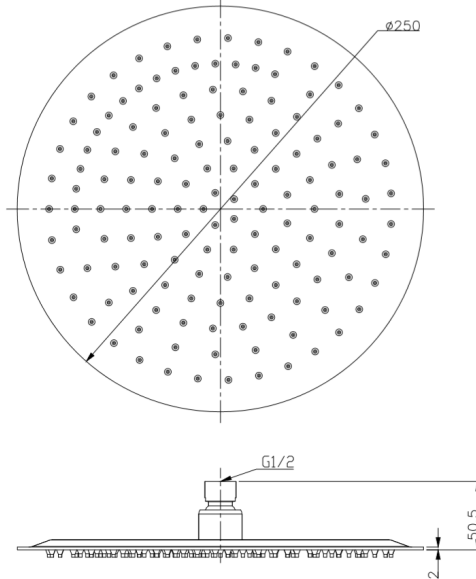

Range: Various

Type: Shower Packs

Code: DIS02 DIS11 LNS02 LNS11 KNS10 KNS12 KNS14 ETS10 ETS12 ETS14 GFS02 GFS12

Version/Date: v2 12/23

Available in various finishes

Finishes:

Information:
High Pressure. Vernet Cartridge.