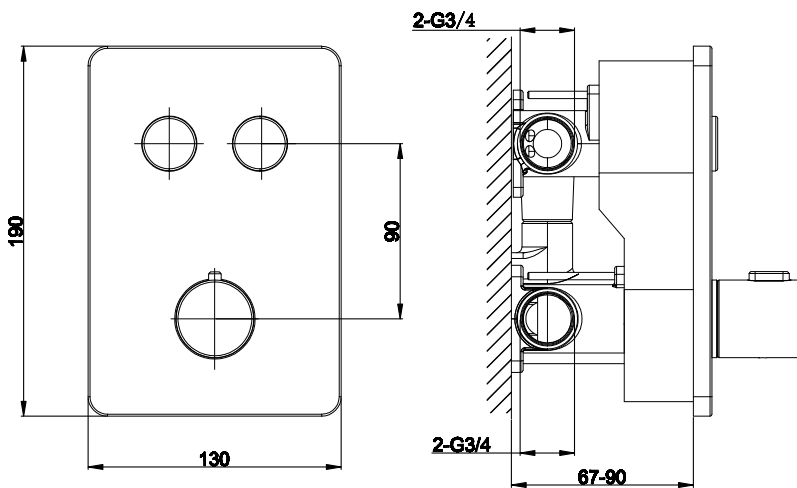

Range: Various

Type: Shower Packs

Code: DIS02 DIS11 LNS02 LNS11 KNS10 KNS12 KNS14 ETS10 ETS12 ETS14 GFS02 GFS12

Version/Date: v2 12/23

Available in various finishes

Finishes:

Information:
High Pressure. Vernet Cartridge.