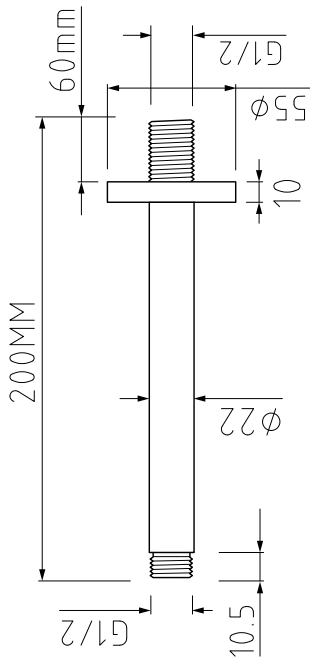

Range: Various

Type: Shower Packs

Code: DIS02 DIS11 LNS02 LNS11 KNS10 KNS12 KNS14 ETS10 ETS12 ETS14 GFS02 GFS12

Version/Date: v2 12/23

Available in various finishes

Finishes:

Information:
High Pressure. Vernet Cartridge.