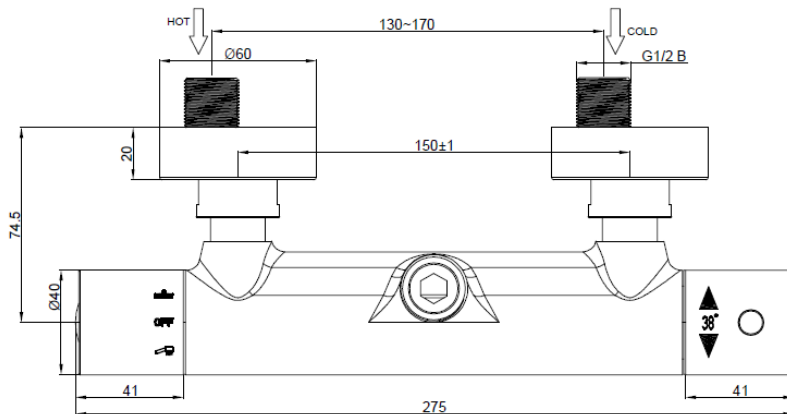

Range: Shower Packs

Type: Doccia

Code: DOC90

Version/Date: v1 04/23

Information:

Medium Pressure. Vernet Cartridge.

Guarantee/Aftercare: During installation extra care must be taken to avoid damaging the fittings. We provide a guarantee against faulty manufacture or materials (excluding serviceable parts), providing they have been installed, cared for and used in accordance with our instructions and good plumbing practice. We recommend that all brassware is installed to allow access to serviceable parts as we cannot accept responsibility in the event that access is required.