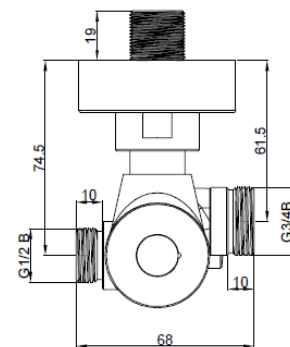

Range: Shower Packs

Type: Doccia

Code: DOC90

Version/Date: v1 04/23

Information:

Medium Pressure. Vernet Cartridge.

Guarantee/Aftercare: During installation extra care must be taken to avoid damaging the fittings. We provide a guarantee against faulty manufacture or materials (excluding serviceable parts), providing they have been installed, cared for and used in accordance with our instructions and good plumbing practice. We recommend that all brassware is installed to allow access to serviceable parts as we cannot accept responsibility in the event that access is required.