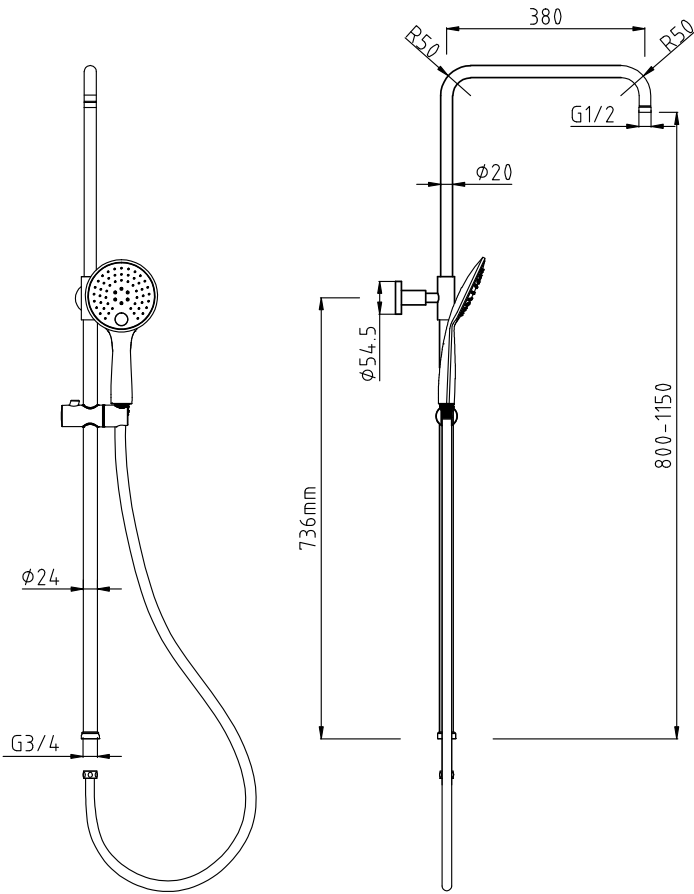

Range: Shower Packs

Type: Doccia

Code: DOC90

Version/Date: v1 04/23

Information:

Medium Pressure. Vernet Cartridge.

Guarantee/Aftercare: During installation extra care must be taken to avoid damaging the fittings. We provide a guarantee against faulty manufacture or materials (excluding serviceable parts), providing they have been installed, cared for and used in accordance with our instructions and good plumbing practice. We recommend that all brassware is installed to allow access to serviceable parts as we cannot accept responsibility in the event that access is required.