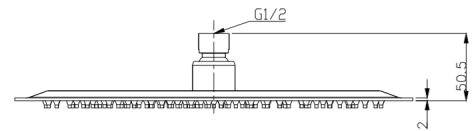

Range: Shower Packs

Type: Doccia

Code: DOC90

Version/Date: v1 04/23

Information:

Medium Pressure. Vernet Cartridge.

Guarantee/Aftercare: During installation extra care must be taken to avoid damaging the fittings. We provide a guarantee against faulty manufacture or materials (excluding serviceable parts), providing they have been installed, cared for and used in accordance with our instructions and good plumbing practice. We recommend that all brassware is installed to allow access to serviceable parts as we cannot accept responsibility in the event that access is required.