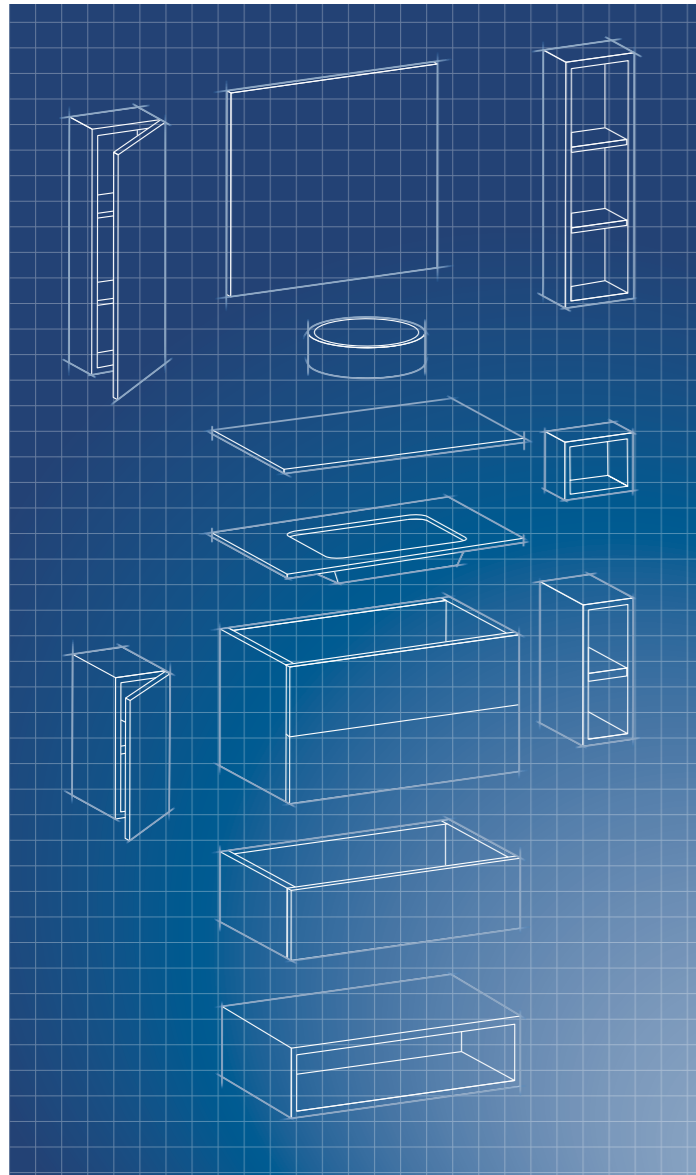

Gloss White

Open Wall Storage Unit

Open Base Unit

Matt Graphite

Design Enhancing Storage Solutions

For additional storage solutions, the open wall storage unit and open base cupboard can enhance a design aesthetically and functionally