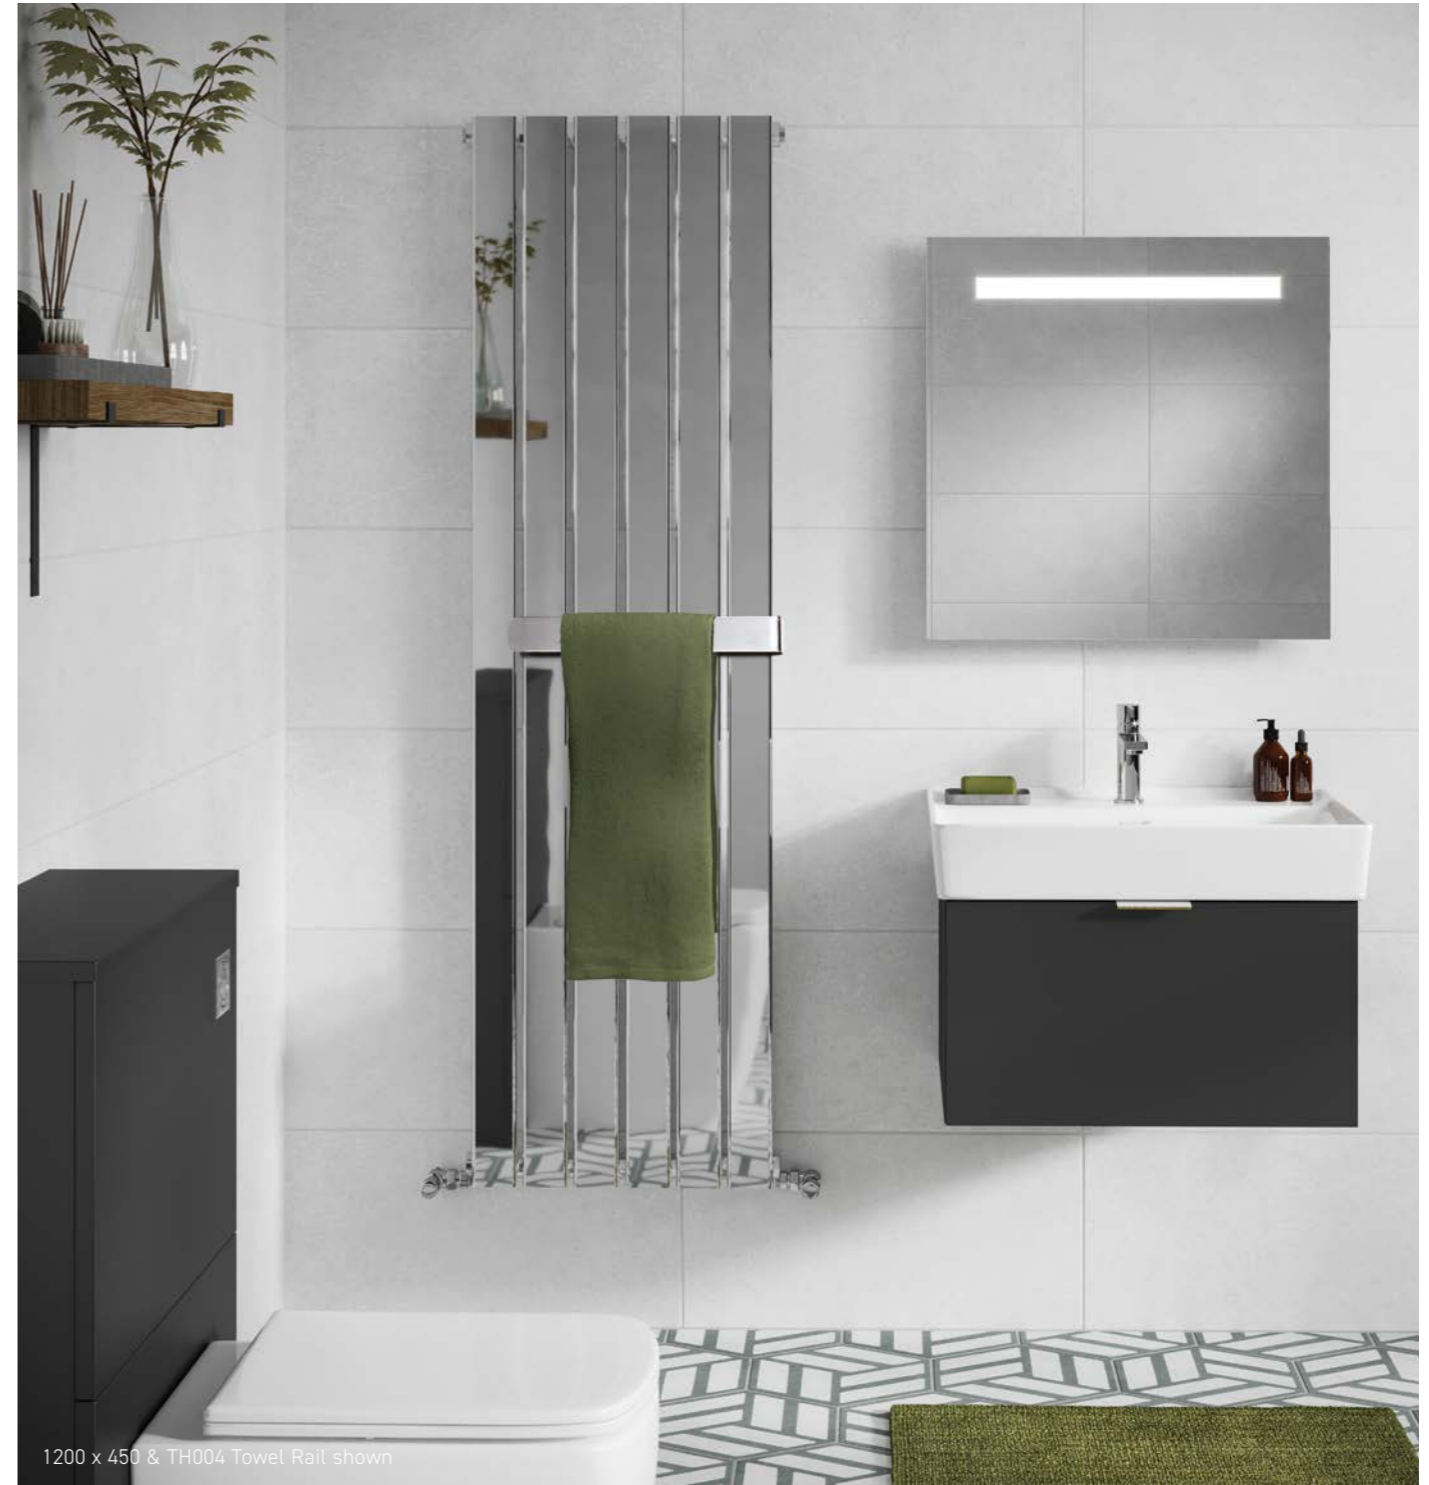

1200 x 450 & TH004 Towel Rail shown

Sharp - Anthracite

Height	Width	Tapping Centres	Wall to Pipe Centres	Output Watts	BTU	Product Code	Price
600	600	600	50	561	1916	TR001	€208
600	1000	1000	50	915	3123	TR002	€344
1200	300	300	50	514	1756	TR003	€171
1200	450	450	50	772	2634	TR004	€258
1600	375	375	50	838	2859	TR005	€270
1600	450	450	50	1006	3432	TR006	€356
1800	300	300	50	748	2553	TR007	€245
1800	450	450	50	1122	3831	TR008	€368
Chrome Towel Rail 300mm (Multiple may be added)						TH003	€95
Chrome Towel Rail 400mm (Multiple may be added)						TH004	€109