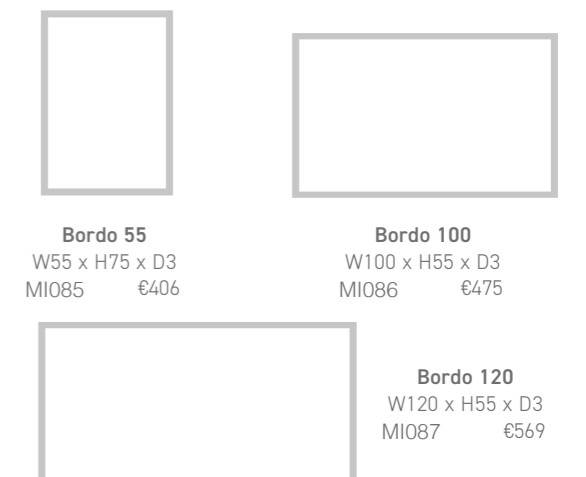

Sizes Available: