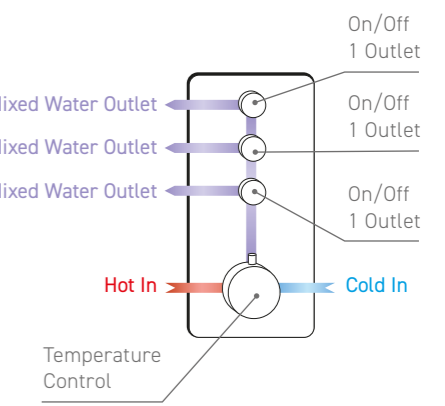

TOUCH VALVES