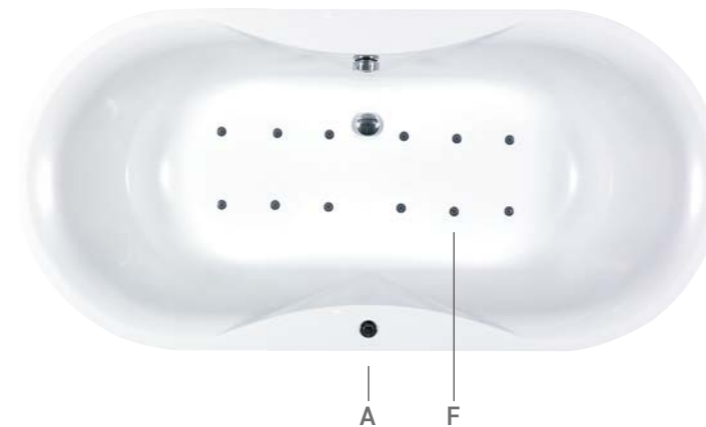

System 2 Airpool

1. **Standard Features:**
2. A Airpool On/Off Switch
   - F Airpool Jets

Optional Extras (Factory Fitted):

- J Colour Kinetic Underwater Light

K ELCB Protection