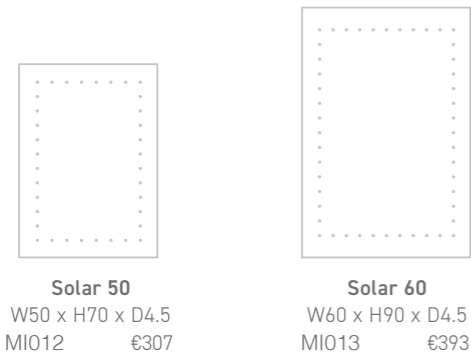

Sizes Available: