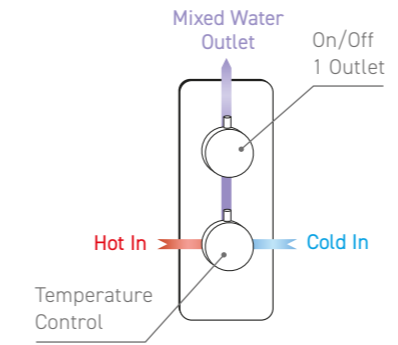

NEW CONCEALED THERMOSTATIC SHOWER VALVES CHROME