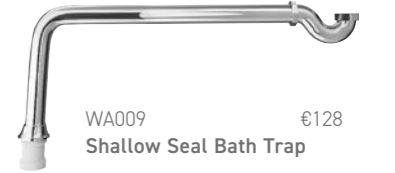

WA009
Shallow Seal Bath Trap €128