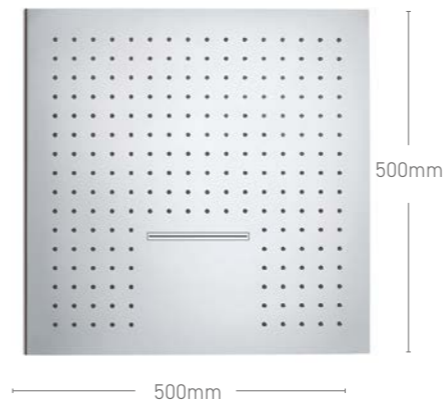

Rain Option