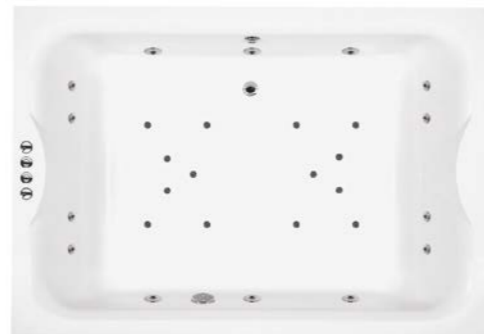

OPTIONAL EXTRAS (Factory Fitted)

WPC027 €176
1.5Kw inline heater
For system 1 & 3 only

WPC029 €266
Colour kinetic underwater light
For system 1, 2 & 3

WPC028 €48
ELCB Protection
For system 1, 2 & 3