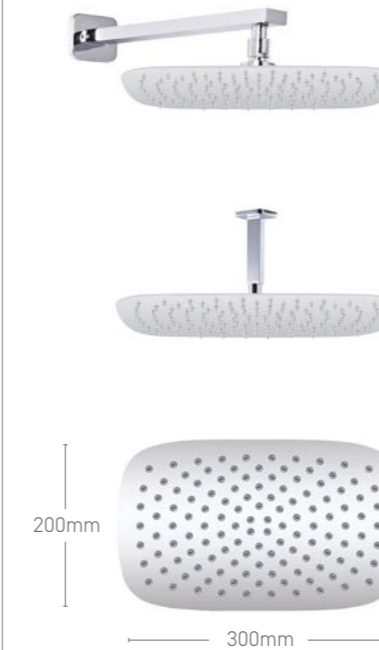

- SH069 Shower Head & Wall Arm €120
- SH070 Shower Head & Ceiling Arm €115
- SLH007 Shower Head €74

Rectangular