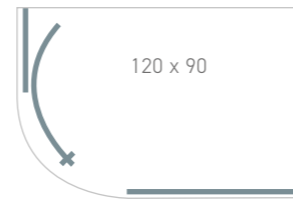

LUNE QUADRANT

8MM

BRUSHED BRASS NEW

Size	Adjustment	Door Opening	Height	Glass Thickness	Opening Hand	Enclosure Only		Enclosure, Tray & Waste	
						Code	Price	Code	Price
90 x 90	87-89	45	200	8mm	LH	GE030	€1334	TE034	€1611
90 x 90	87-89	45	200	8mm	RH	GE031	€1334	TE035	€1611
120 x 90	87-89/ 117-119	45	200	8mm	LH	GE032	€1492	TE036	€1887
120 x 90	87-89/ 117-119	45	200	8mm	RH	GE033	€1492	TE037	€1887

MATT BLACK NEW

Size	Adjustment	Door Opening	Height	Glass Thickness	Opening Hand	Enclosure Only		Enclosure, Tray & Waste	
						Code	Price	Code	Price
90 x 90	87-89	45	200	8mm	LH	BE030	€1251	TE038	€1528
90 x 90	87-89	45	200	8mm	RH	BE031	€1251	TE039	€1528
120 x 90	87-89/ 117-119	45	200	8mm	LH	BE032	€1401	TE040	€1796
120 x 90	87-89/ 117-119	45	200	8mm	RH	BE033	€1401	TE041	€1796

CHROME

Size	Adjustment	Door Opening	Height	Glass Thickness	Opening Hand	Enclosure Only		Enclosure, Tray & Waste	
						Code	Price	Code	Price
90 x 90	87-89	45	200	8mm	LH	EN030	€1083	TE030	€1342
90 x 90	87-89	45	200	8mm	RH	EN031	€1083	TE031	€1342
120 x 90	87-89/ 117-119	45	200	8mm	LH	EN032	€1212	TE032	€1590
120 x 90	87-89/ 117-119	45	200	8mm	RH	EN033	€1212	TE033	€1590

LH Opening