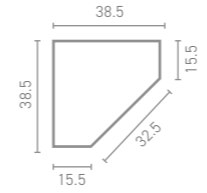

TYNE

With two sizes available and a deep bowl design, Tyne maximises your smallest space. Coated with a polyurethane satin laquered finish for a modern aesthetic.

Small Corner Unit

W38.5 x H87 x D38.5

- Internal shelf
- Chrome handle
- Mineral cast basin
- Reversible door