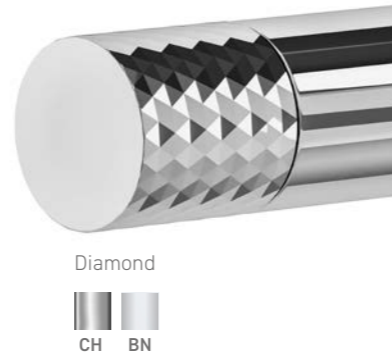

EXPOSED SHOWERING SOLUTIONS

Rigid riser rails were originally designed to be used where the wall cavity will not allow for a concealed valve. Things have moved on a long way since then and now these exposed shower units encompass extremely beneficial features including touch on/off controls and our Coldtouch safety feature.

PVD utilizes a Titanium Nitride that provides an extremely **durable** and **hard-wearing** coating. PVD coatings possess a far higher resistance to wear than traditional gold plating. It is a fact that the PVD coating will stay on the product longer than traditional electroplating and powder coating.

MP
Minimum of
0.5 Bar

HP
Minimum of
1.0 Bar

HP+
Minimum of
2.0 Bar

Touch
Function

COLDTOUCH
Cooling
Technology

Vernet
World leading
thermostatic cartridges

For showers on a low/medium pressure system, we recommend that a negative head pump is installed.