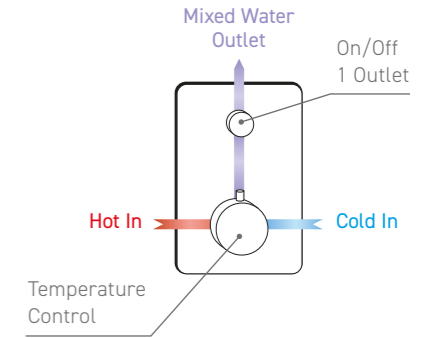

TOUCH VALVES