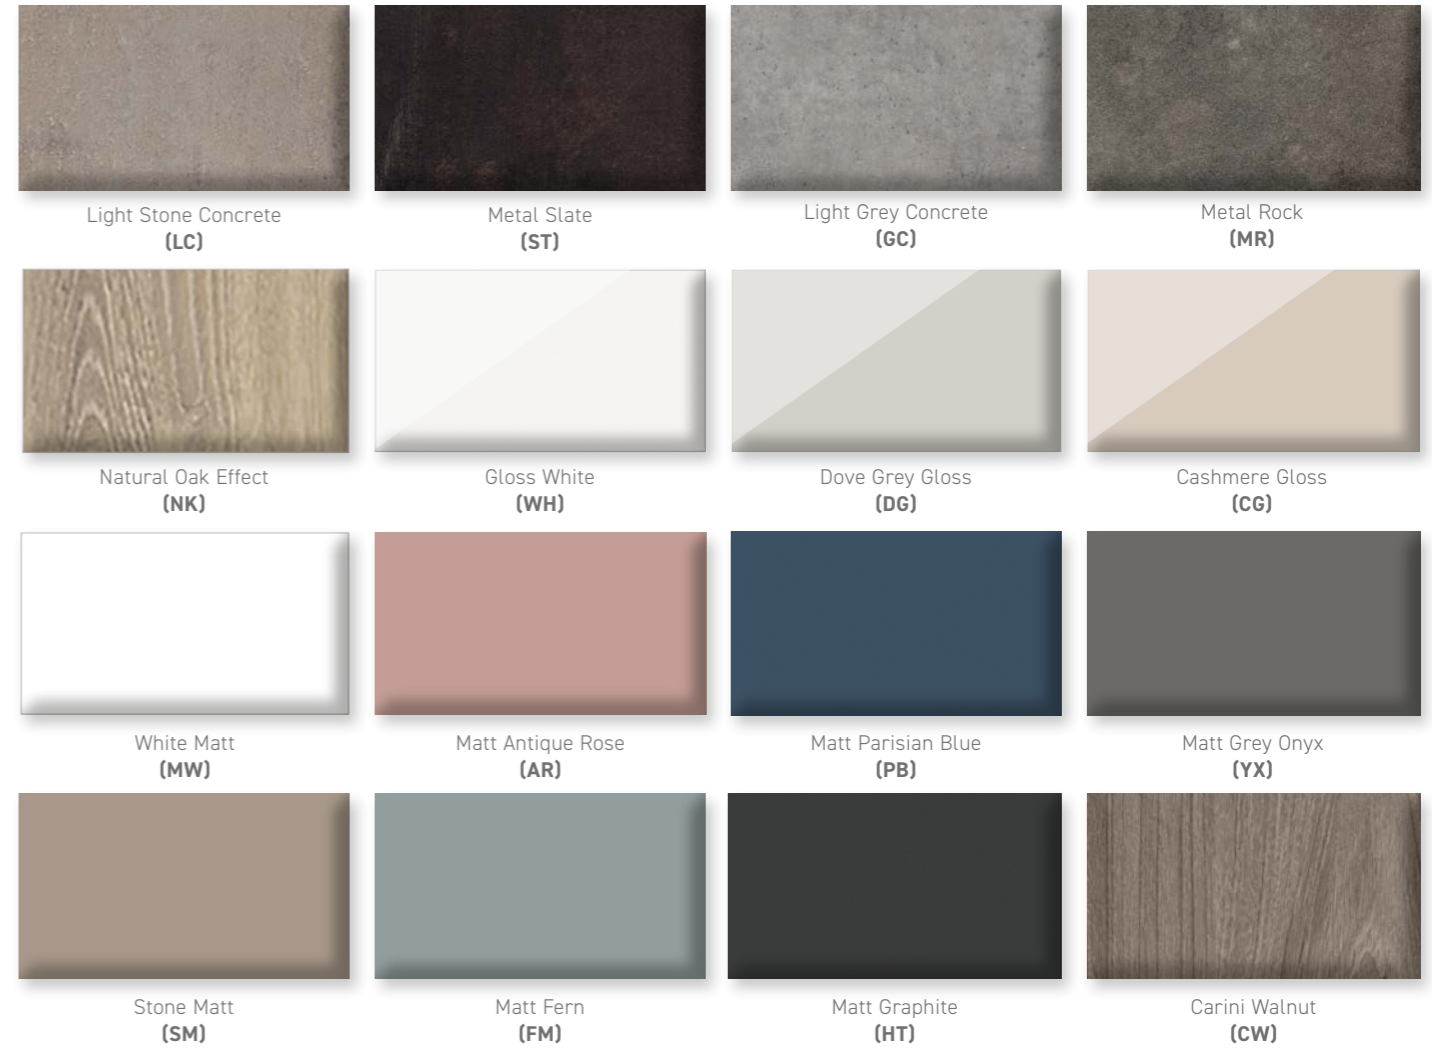

€266

WPC028
ELCB Protection
For system 1 & 2 only

€48

Choose your panel size and add the colour code to the panel code
eg. **BP70 (LC)** = 70 Bath Panel in Light Stone Concrete

(LH shown)

Capri inc Front Panel & Screen