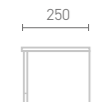

Unit Colour	Unit Width 50	Unit Width 60
Gloss White	FF061 €581	FF141 €625
Dove Grey Gloss	FF062 €581	FF142 €625
Cashmere Gloss	FF063 €581	FF143 €625
Stone Matt	FF064 €581	FF144 €625
Matt Fern	FF065 €581	FF145 €625
Matt Graphite	FF067 €581	FF147 €625
Carini Walnut	FF066 €581	FF146 €625

Overflows (Not sold separately)
• Matt Black WA042 €13
• Brushed Brass WA043 €13
NEW Brushed Nickel WA054 €13

Twin Door Base Unit
W50/60 x H85 x D24