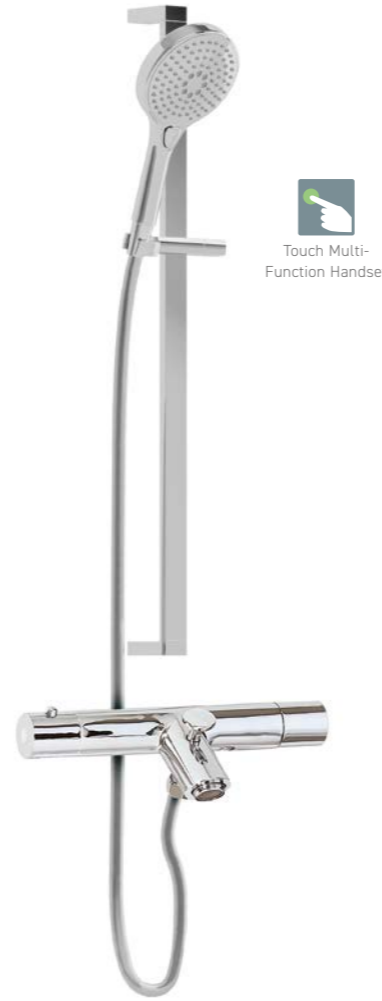

EXPOSED THERMOSTATIC VALVES & BATH SHOWER MIXER

1. SV070 €374
2. **Deluxe Thermostatic Deck/Wall Mounted Bath Shower Mixer & Round Slide Rail**
3. Touch Multi Function Handset
   - Smooth Flex Hose

1. SV022 €282
2. **Deluxe Thermostatic Deck/Wall Mounted Bath Shower Mixer**