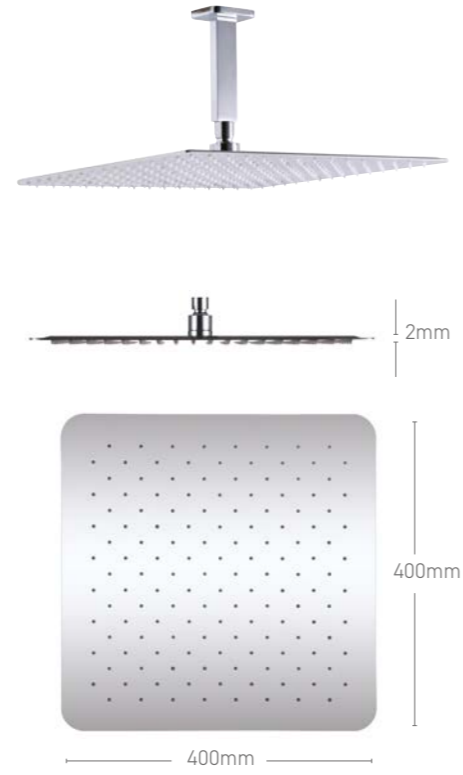

Rain Option

Waterfall Option

SH024
Luxury Dual Function Ceiling Mounted Shower Head
Inc Hoses & Ceiling Mounts
500mm x 500mm

€956

SHOWER HEADS & ARMS

POLISHED
STAINLESS STEEL

Square **NEW**

- SH071 Shower Head & Wall Arm €114
- SH072 Shower Head & Ceiling Arm €98
- SLH012 Shower Head €61