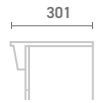

Unit Colour	Unit Width 50	Unit Width 60
Gloss White	FF041 €727	FF121 €799
Dove Grey Gloss	FF042 €727	FF122 €799
Cashmere Gloss	FF043 €727	FF123 €799
Stone Matt	FF044 €727	FF124 €799
Matt Fern	FF045 €727	FF125 €799
Matt Graphite	FF047 €727	FF127 €799
Carini Walnut	FF046 €727	FF126 €799

Overflows (Not sold separately)
• Matt Black WA042 €13
• Brushed Brass WA043 €13
NEW Brushed Nickel WA054 €13

Twin Door Basin Unit & Liri Basin
W50/60 x H87 x D24
Includes
• Chrome overflow ring