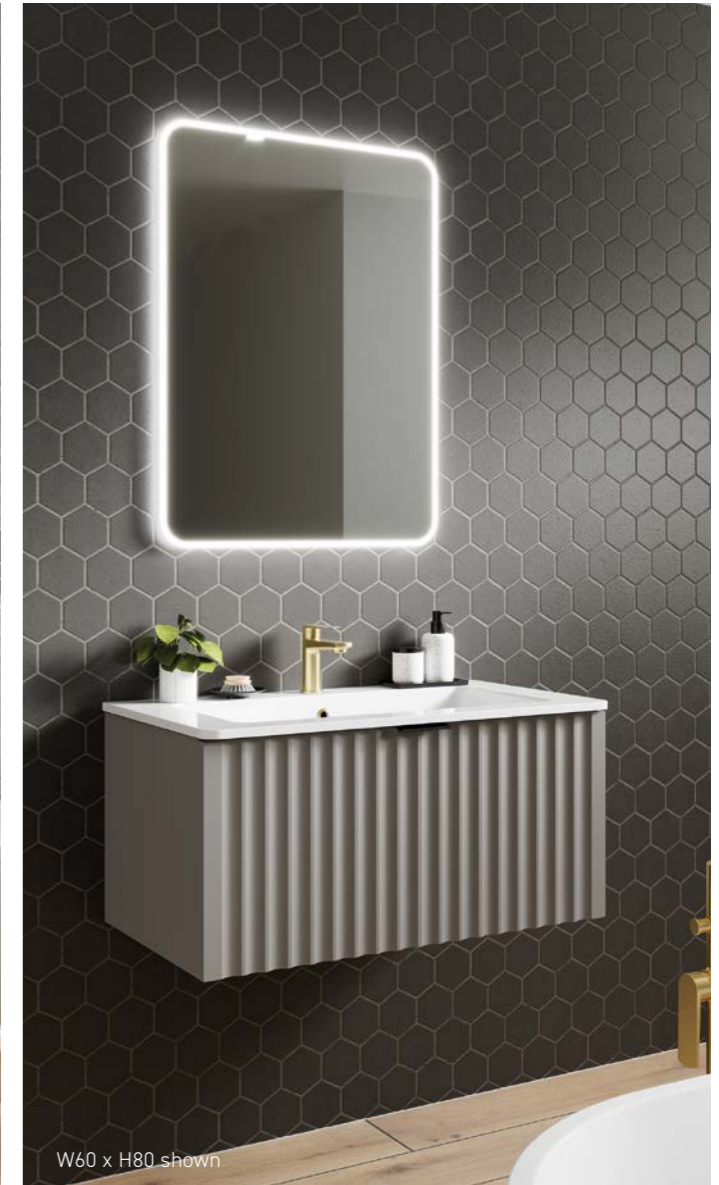

Sizes Available:

Sharp 40 W40 x H70 x D6 MI170 €324	Sharp 50 W50 x H70 x D6 MI171 €355	Sharp 60 W60 x H70 x D6 MI172 €377	Sharp 80 W80 x H60 x D6 MI173 €429
---	---	---	---

Sharp 100 W100 x H60 x D6 MI174 €499	Sharp 120 W120 x H60 x D6 MI021 €542
---	---

WYE LED MIRROR

Illuminated Glass Shelf

W80 x H70 shown

IDENTITY LED MIRROR

W80 x H60 shown

W60 x H80 shown

Sizes Available:

-  Guarantee
-  Energy Rating
-  LED
-  IP44
-  Solid Construction
-  Heated Demister
-  Motion On/Off
-  Charging Socket
-  Illuminated Glass Shelf