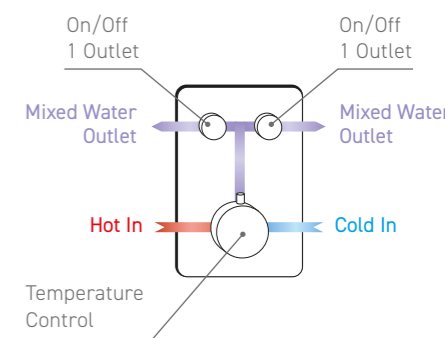

TOUCH VALVES