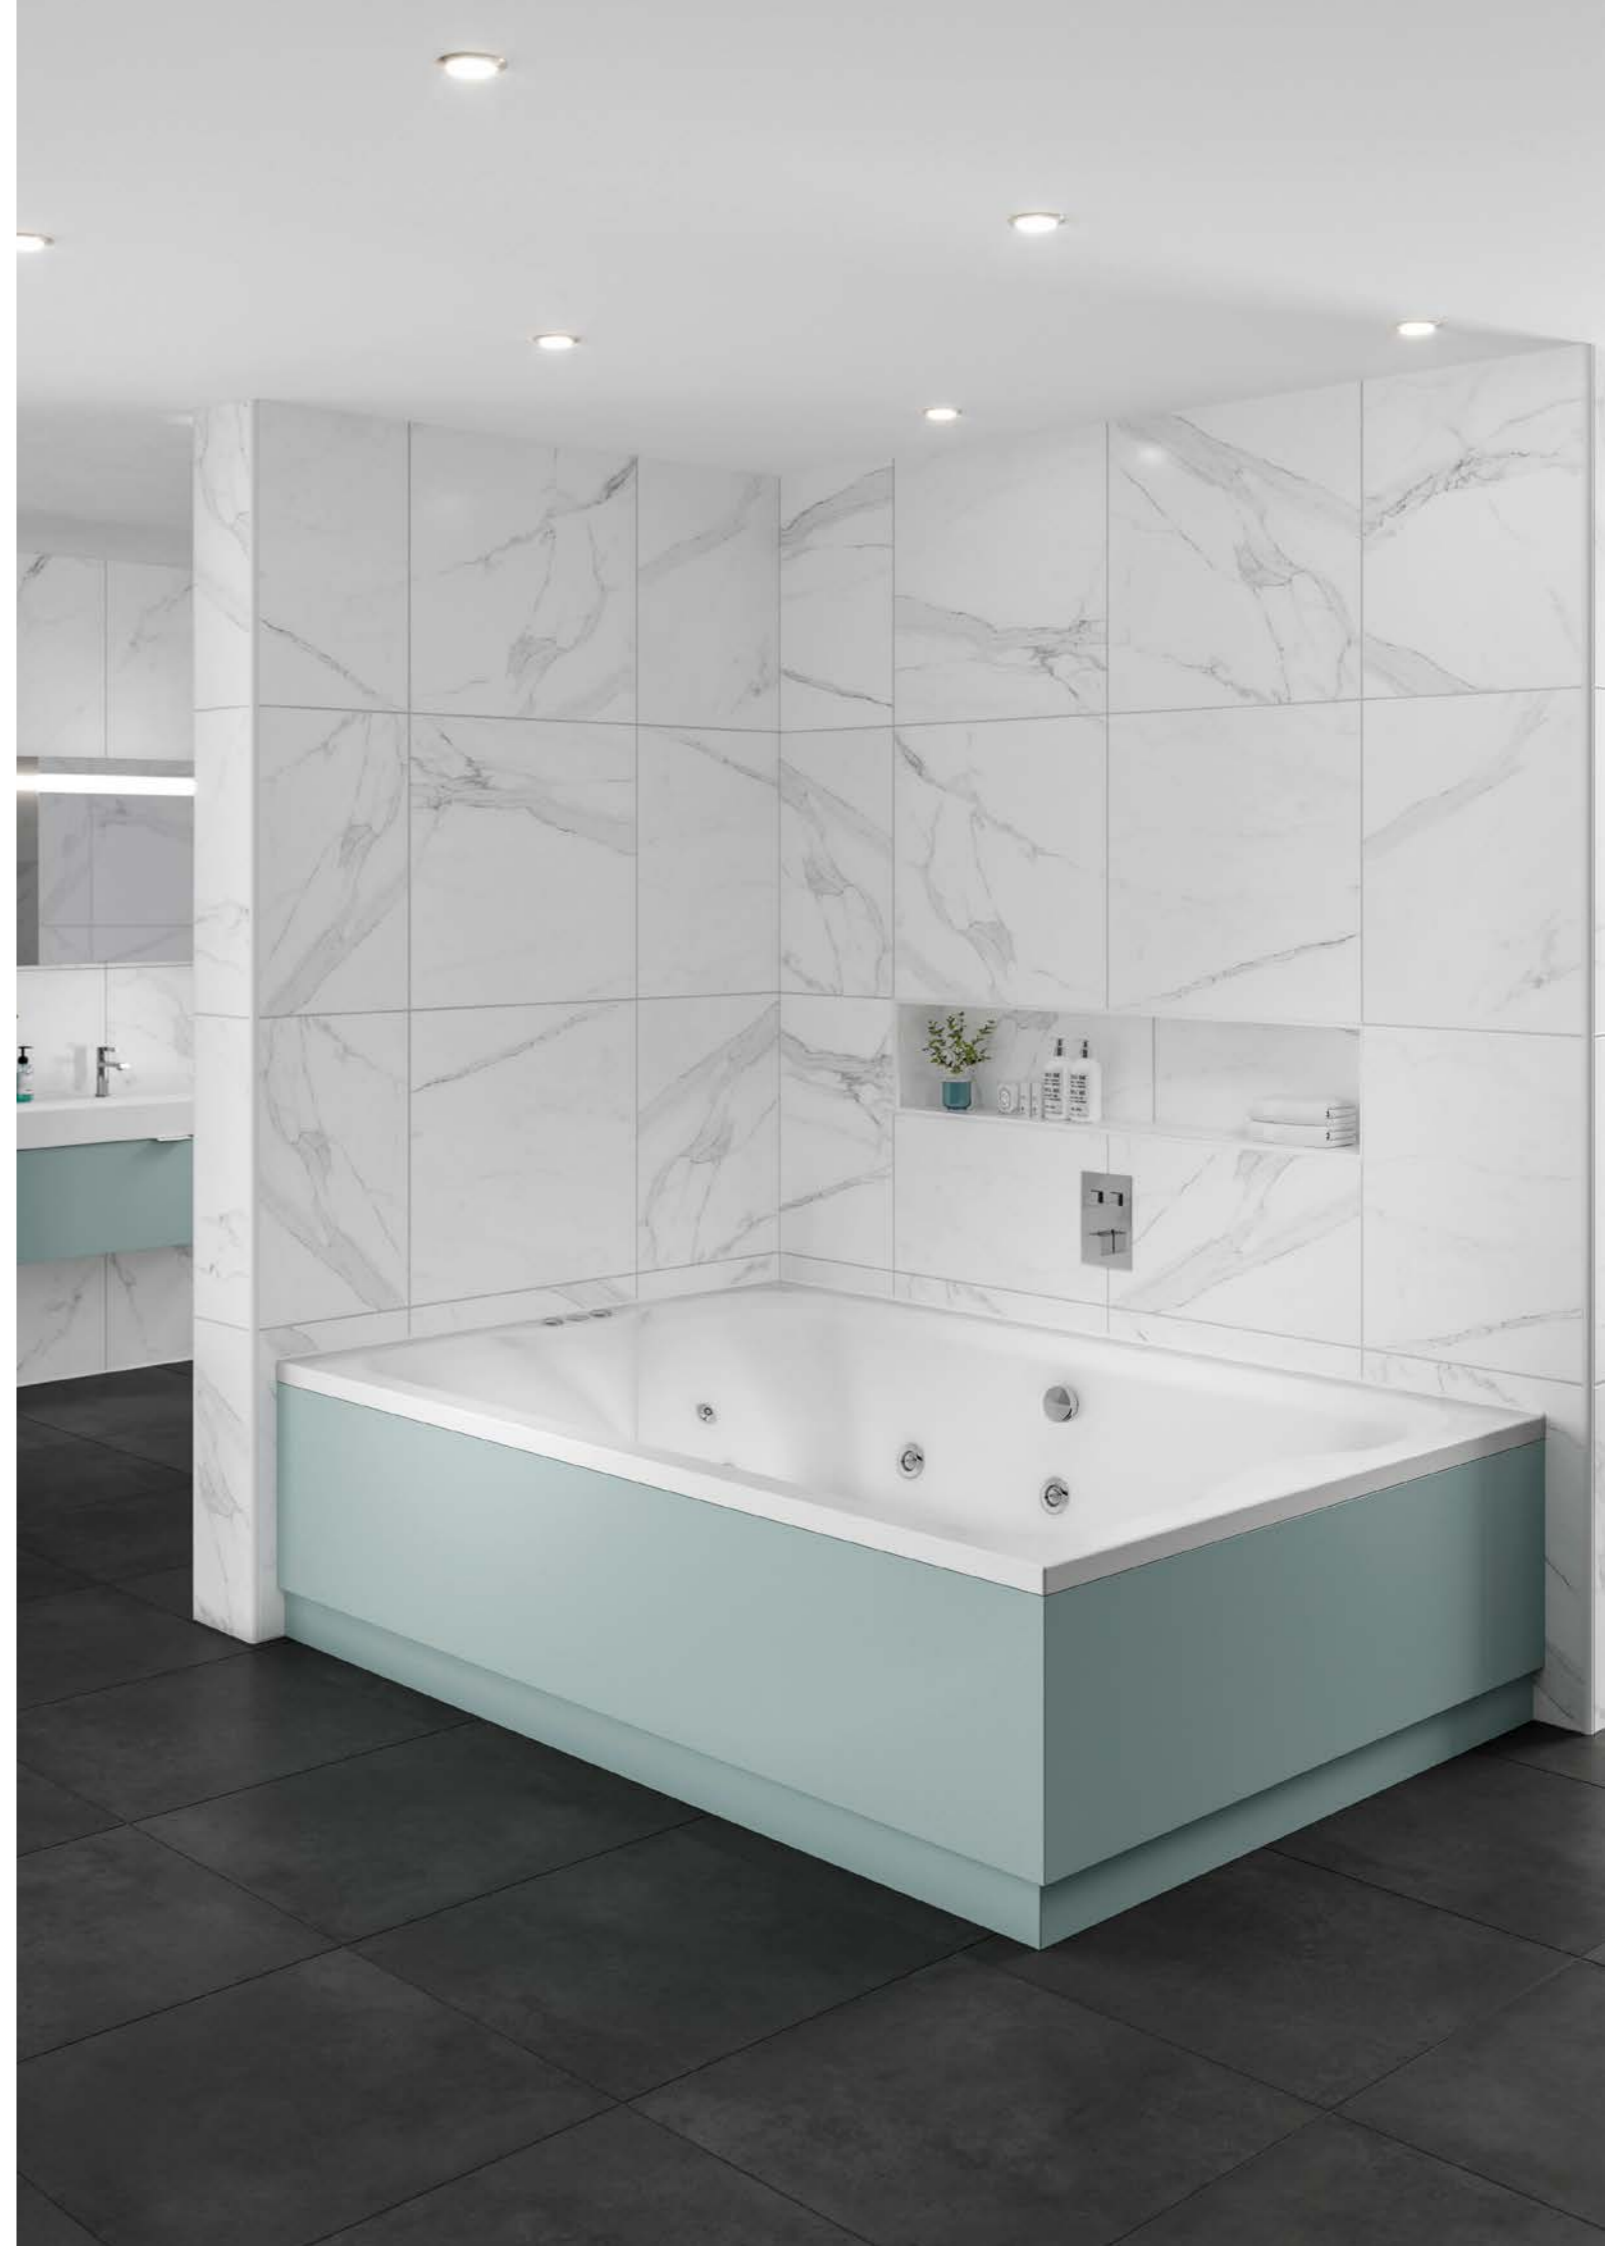

OPTIONAL EXTRAS (Factory Fitted)

WPC027 €176
1.5Kw inline heater
For system 1 & 3 only

WPC029 €266
Colour kinetic underwater light
For system 1, 2 & 3

WPC028 €48
ELCB Protection
For system 1, 2 & 3