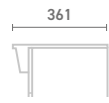

Twin Door Basin Unit & Arno Basin

W50/60 x H87 x D31

Includes

- Chrome overflow ring

Overflows (Not sold separately)

- Matt Black WA042 €13
- Brushed Brass WA043 €13
- **NEW** • Brushed Nickel WA054 €13

Unit Colour

Unit Width 50

Unit Width 60

Gloss White	FF241	€800	FF341	€863
Dove Grey Gloss	FF242	€800	FF342	€863
Cashmere Gloss	FF243	€800	FF343	€863
Stone Matt	FF244	€800	FF344	€863
Matt Fern	FF245	€800	FF345	€863
Matt Graphite	FF247	€800	FF347	€863
Carini Walnut	FF246	€800	FF346	€863