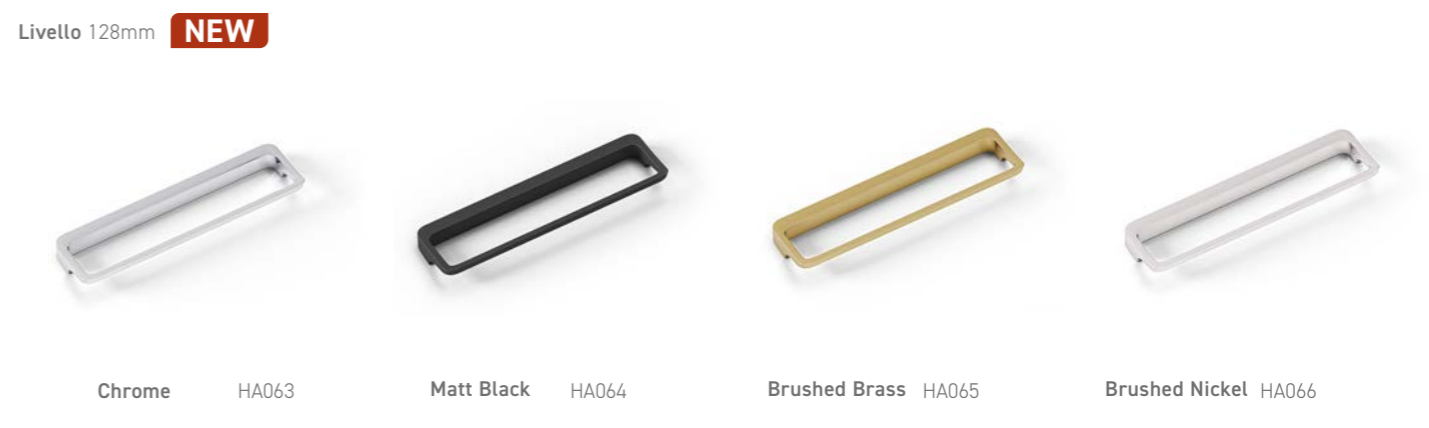

STEP 5 Choose Your Handle

Handles