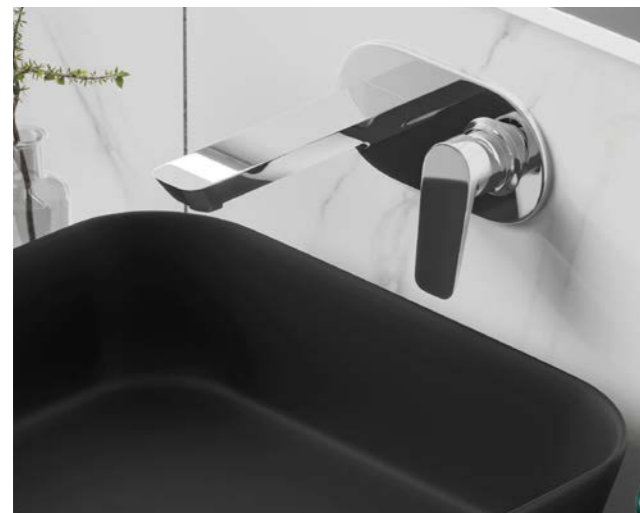

DOCCIA 140

MP Vernet
DOC140 €436
• Single Function Thermostatic Shower Valve
• 250mm Round Shower Head & Wall Arm

DOCCIA 141

MP Vernet
DOC141 €540
• Dual Function Thermostatic Shower Valve
• 250mm Round Shower Head & Wall Arm
• Round Hand Held Shower with Hose & Bracket