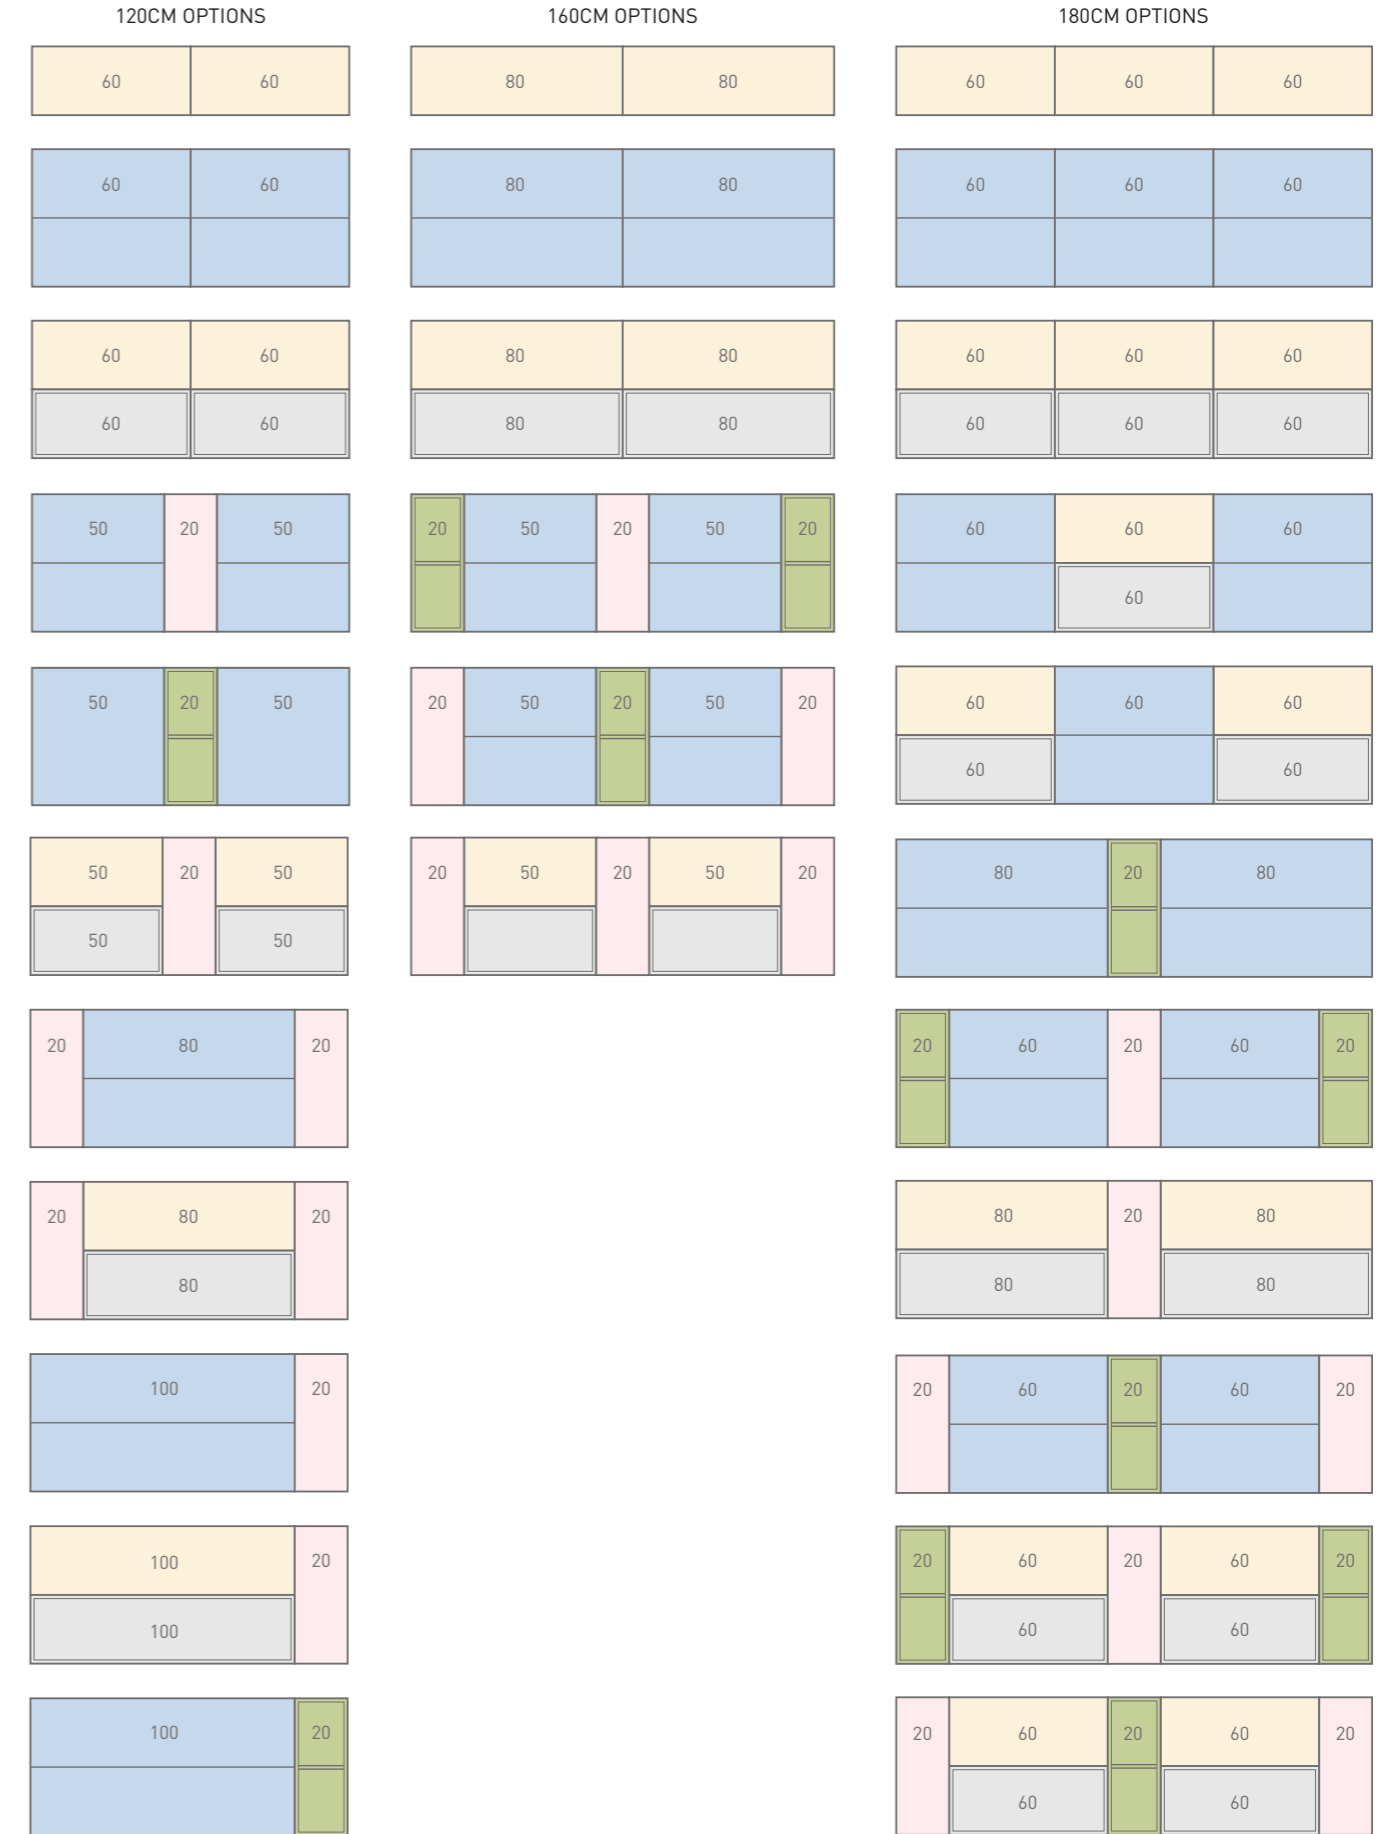

I-ZONE® EXAMPLE CONFIGURATIONS