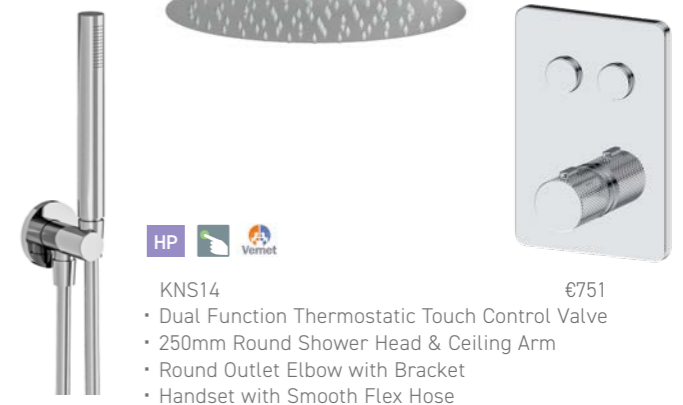

SIMA KNURLED CHROME

SIMA KNURLED CHROME

Max 1360mm
Adjustable Height Position
Min 900mm

NEW