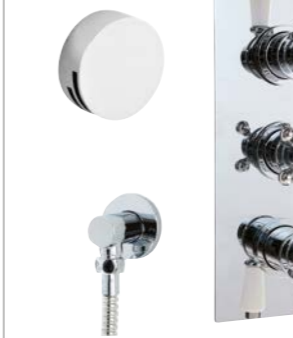

DOC28 €1004
• Thermostatic Shower Valve
• 200mm Shower Head & Wall Arm
• Slide Rail with Handset
• Waste & Overflow Filler
• Outlet Elbow