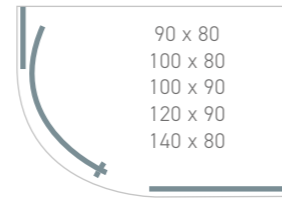

150 x 80 LH Opening Enclosure

KONNEX QUADRANT

8MM

RH Installation

LH Installation

Size	Adjustment	Door Opening	Height	Glass Thickness	Opening Hand	Enclosure Only		Enclosure, Tray & Waste	
						Code	Price	Code	Price
90 x 90	87-89	46	200	8mm	LH/RH	EN055	€1207	TE055	€1467
100 x 100	97-99	46	200	8mm	LH/RH	EN056	€1315	TE056	€1691
90 x 80	87-89/ 77-79	41	200	8mm	LH	EN057	€1170	TE057L	€1465
90 x 80	87-89/ 77-79	41	200	8mm	RH	EN057	€1170	TE057R	€1465
100 x 80	107-109/ 77-79	41	200	8mm	LH	EN058	€1205	TE058L	€1523
100 x 80	107-109/ 77-79	41	200	8mm	RH	EN058	€1205	TE058R	€1523
100 x 90	97-99/ 87-89	46	200	8mm	LH	EN059	€1226	TE059L	€1569
100 x 90	97-99/ 87-89	46	200	8mm	RH	EN059	€1226	TE059R	€1569
120 x 90	117-119/ 87-89	46	200	8mm	LH	EN060	€1306	TE060L	€1683
120 x 90	117-119/ 87-89	46	200	8mm	RH	EN060	€1306	TE060R	€1683
140 x 80	137-139/ 77-79	41	200	8mm	LH	EN061	€1381	TE061L	€1845
140 x 80	137-139/ 77-79	41	200	8mm	RH	EN061	€1381	TE061R	€1845