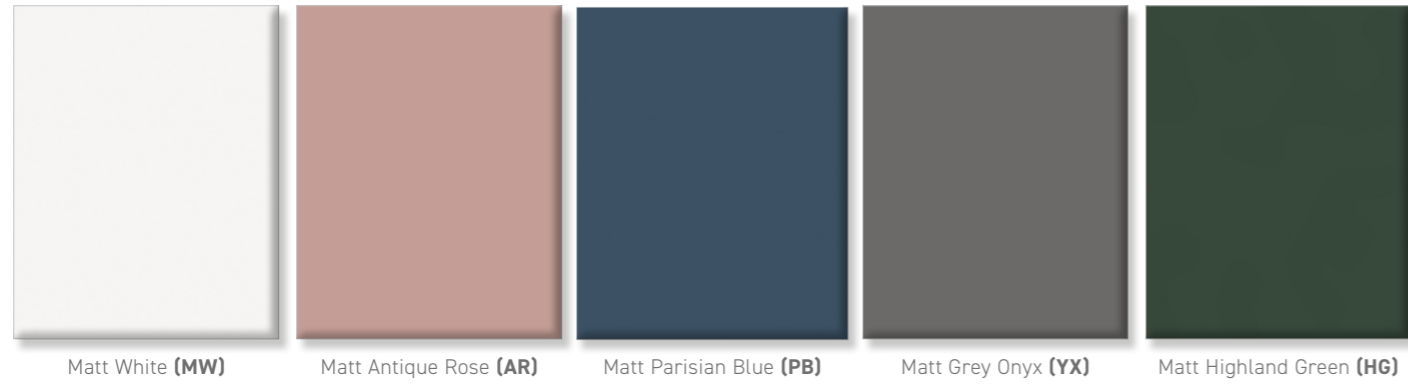

Unit Colours & Codes

MATT FINISHES