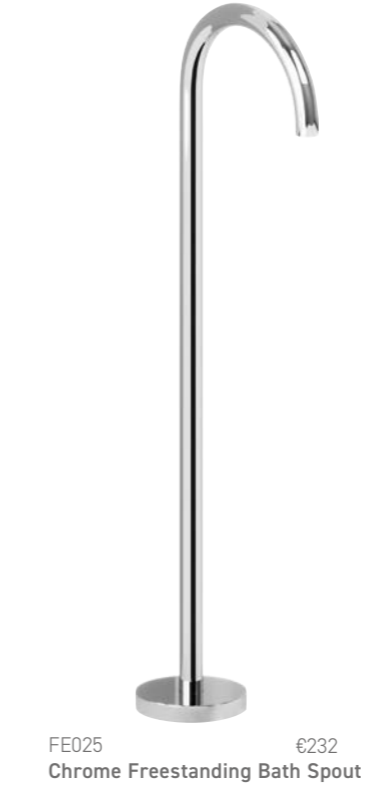

FE025 €232
Chrome Freestanding Bath Spout

A03010 €52
Paper Holder
Brass

A08005 €21
Robe Hook
Brass