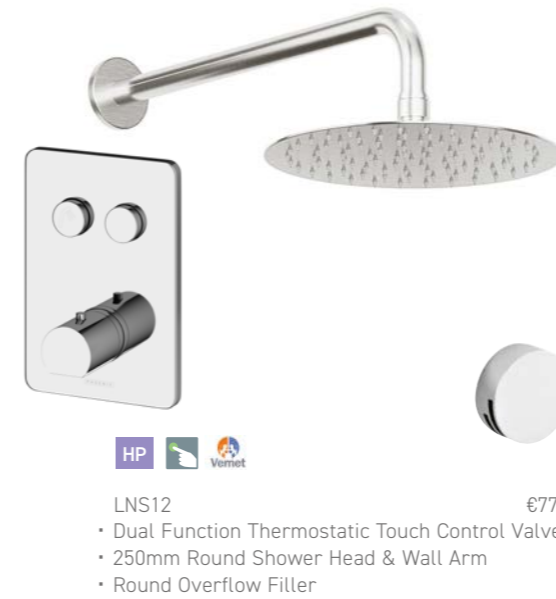

HP **Vernet**
LNS12 €778
• Dual Function Thermostatic Touch Control Valve
• 250mm Round Shower Head & Wall Arm
• Round Overflow Filler