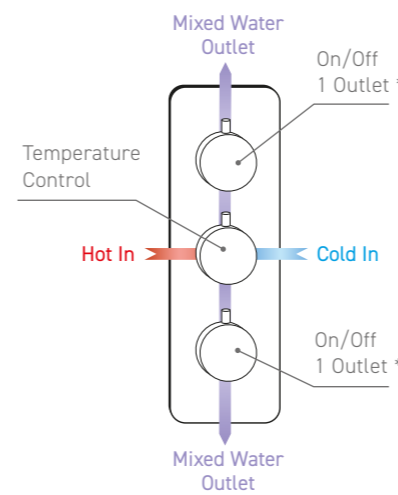

HP Vernet
SV001RO
€356