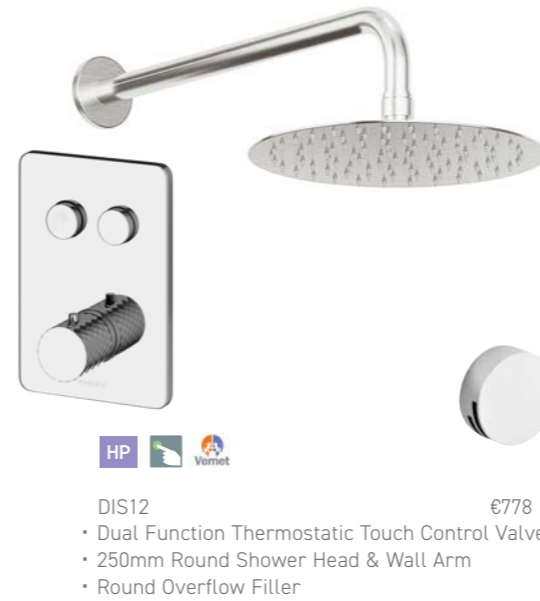

DIS12 €778
• Dual Function Thermostatic Touch Control Valve
• 250mm Round Shower Head & Wall Arm
• Round Overflow Filler