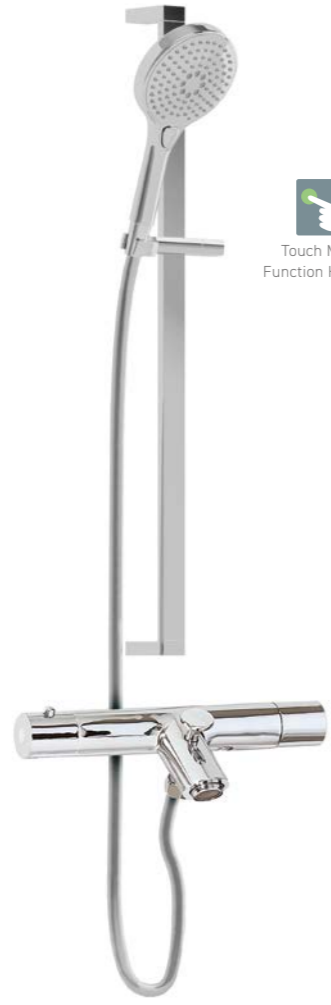

SV070 €374
Deluxe Thermostatic Deck/Wall Mounted Bath Shower Mixer & Round Slide Rail
• Touch Multi Function Handset
• Smooth Flex Hose