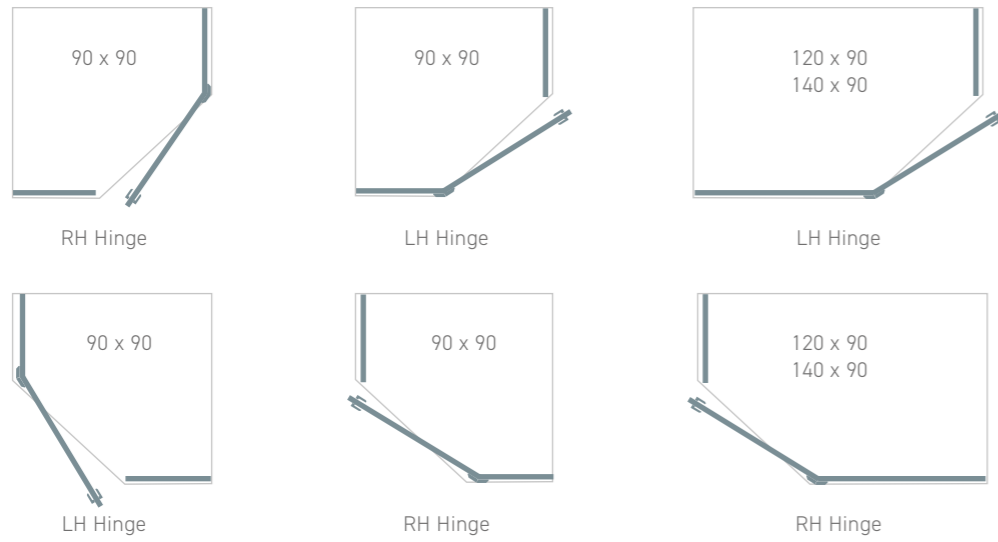

Easyclean
protection

Safety
glass

Lifetime
guarantee

I-ZONE® NEO

8MM

Size	Adjustment	Door Opening	Height	Glass Thickness	Hinge Hand	Enclosure Only		Enclosure, Tray & Waste	
						Code	Price	Code	Price
90 x 90	86.5-88.5/ 86.5-88.5	55	200	8mm	LH	EN009	€1131	TE009	€1475
90 x 90			200	8mm	RH	EN010	€1131	TE010	€1475
120 x 90	116.5-118.5/ 86.5-88.5	55	200	8mm	LH	EN011	€1229	TE011	€1836
120 x 90			200	8mm	RH	EN012	€1229	TE012	€1836
140 x 90	136.5-138.5/ 86.5-88.5	55	200	8mm	LH	EN013	€1328	TE013	€1951
140 x 90			200	8mm	RH	EN014	€1328	TE014	€1951