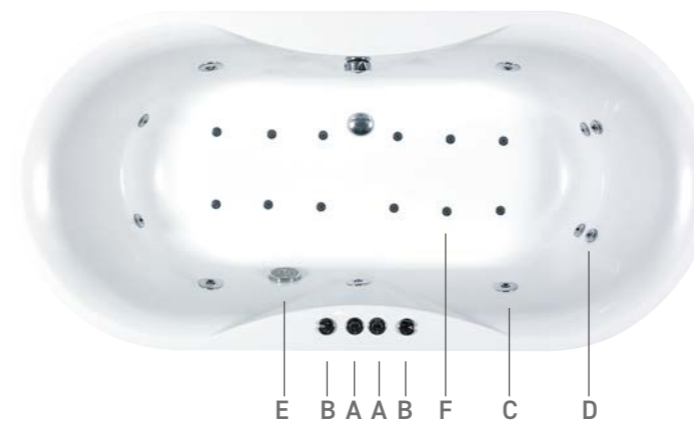

System 3 Combined

1. **Standard Features:**
2. A Whirlpool On/Off Switch
   - A Airpool On/Off Switch
   - B 2 x Air Flow Controls (Whirlpool)
   - C Directional Whirlpool Jets
   - D Back & Foot Jets
   - F Airpool Jets
   - E Safety Suction Filter

All Whirlpool systems are fitted with dry run pump protection.

Optional Extras (Factory Fitted):

- I Inline Heater
- J Colour Kinetic Underwater Light

K ELCB Protection

All system baths do not include brassware/tap/filler or waste.