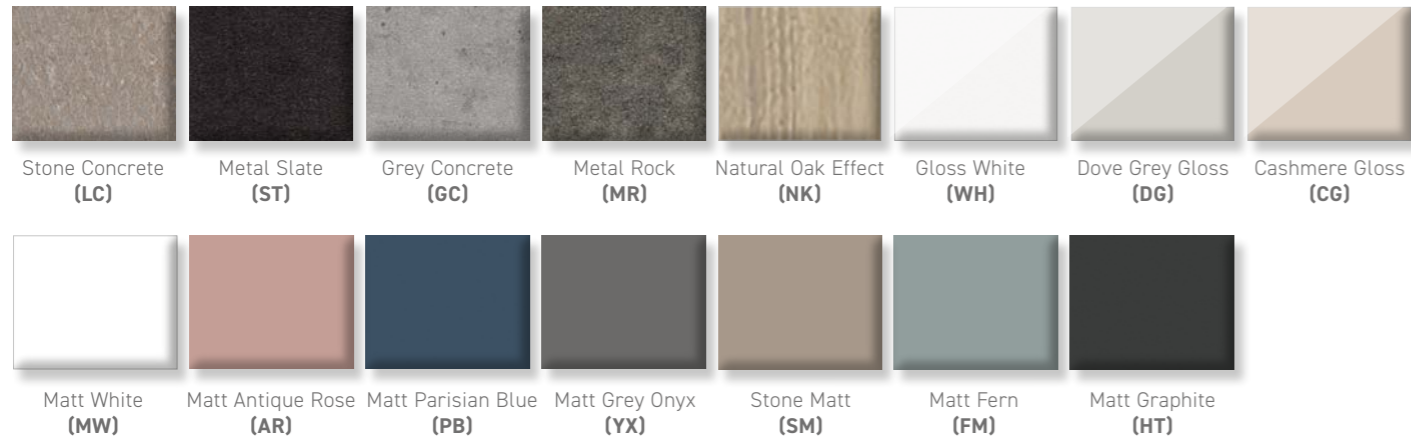

I-ZONE® - STEP 3

Unit Colours & Codes

Choose your unit size and add the colour code to the unit code eg. **Z08 (DG)** = 50 Single Drawer Basin Unit in Dove Grey Gloss

Single Drawer Basin Unit

H23.5 x D45.5

Width	Code	
50	Z08	€507
60	Z09	€521
80	Z10	€568
100	Z12	€595

Double Drawer Basin Unit

H47 x D45.5

Width	Code	
50	Z15	€705
60	Z16	€730
80	Z17	€777
100	Z19	€886

Single Drawer Unit

H23.5 x D45.5

Width	Code	
50	Z01	€483
60	Z02	€491
80	Z03	€534

Double Drawer Unit

H47 x D45.5

Width	Code	
50	Z13	€676
60	Z14	€700
80	Z21	€748

Open Under Unit

H23.5 x D45.5

Width	Code	
50	Z05	€274
60	Z06	€280
80	Z07	€325

Cupboard Unit

H47 x D45.5

Width	Code	
20	Z18	€325

Open Base Unit

H47 x D45.5

Width	Code	
20	Z22	€280

Wall Storage Unit

H100 x D22

Width	Code	
30	SC30	€368

Open Wall Storage Unit

H100 x D20

Width	Code	
30	Z04	€298

Open Wall Unit

H20 x D20

Width	Code	
30	Z20	€130

Back to Wall Unit & Cistern

W50 x H87 x D21

- Includes
- 3/6L Flush Cistern
- Colour Co-ordinated Worktop
- Push Button - Chrome

Code	
CWC50	€491

Extras (Not sold separately)	
Push Button - Matt Black	CC031 €19
Push Button - Brushed Brass	CC030 €19
Push Button - Brushed Nickel	CC032 €19

Back to Wall Unit, Cistern & I-Zone Rimless WC

W50 x H87 x D69

- Includes
- 3/6L Flush Cistern
- Colour Co-ordinated Worktop
- Push Button - Chrome

Code	
CWC50Z	€932

CC031	€19
CC030	€19
CC032	€19

I-ZONE® - STEP 4

Round Mineral Cast No Taphole Basin

H15 x D46

Width	Inc Chrome Overflow	
51	VB359	€195
61	VB360	€212
81	VB361	€243
101	VB362	€276

Width	Inc Chrome Overflow	
121	VB363	€421

Round Mineral Cast 1 Taphole Basin

H15 x D46

Width	Inc Chrome Overflow	
51	VB099	€195
61	VB100	€212
81	VB101	€243
101	VB102	€276

Width	Inc Chrome Overflow	
121	VB103	€421

Round Ceramic 1 Taphole Basin

H15 x D46

Width	Inc Chrome Overflow	
61	VB110	€212
81	VB111	€243
101	VB112	€276

Width	Inc Chrome Overflow	
121	VB114	€421

Round Mineral Cast No Taphole Offset Basin **NEW**

H15 x D46

Width	Inc Chrome Overflow	
81 LH (60 + 20 Units)	VB372	€258

Width	Inc Chrome Overflow	
81 RH (20 + 60 Units)	VB373	€258

Round Mineral Cast 1 Taphole Offset Basin **NEW**

H15 x D46

Width	Inc Chrome Overflow	
81 LH (60 + 20 Units)	VB107	€258

Width	Inc Chrome Overflow	
81 RH (20 + 60 Units)	VB108	€258

Offset Basin is only suitable for 60 + 20 unit configurations. (LH Shown)

Mineral Cast Basin Overflows (Not sold separately)

- Matt Black WA042 €13
- Brushed Brass WA043 €13
- **NEW** ● Brushed Nickel WA054 €13

Worktop Colours & Codes

Add the Worktop colour code to the Worktop size code eg. **VB307 (SW)** = 20 Solid Surface Worktop Sparkling White

Width cm	Code	Luxury Solid Surface H1.2 x D46.5			Premium White Carrara H1.2 x D46.5				Laminate Metal/Concrete H1.8 x D46.5				Laminate Oak Effect H1.8 x D46.5
		Sparkling White (SW)	Neo Quartz (NQ)	Lunar Grey (LG)	White Carrara (WC)	Stone Concrete (LC)	Metal Slate (ST)	Grey Concrete (GC)	Metal Rock (MR)	Natural Oak Effect (NK)			
20	VB307	€116			€128					€76			
51	VB308	€195			€219					€92			
61	VB300	€219			€250					€96			
71	VB315	€244			€281					€101			
81	VB301	€269			€312					€106			
91*	VB309	€294			€342					€110			
101	VB302	€320			€372					€115			
111*	VB310	€344			€401					€120			
121	VB303	€369			€432					€125			
131*	VB311	€394			€461					€128			
141*	VB312	€419			€491					€133			
151*	VB313	€443			€522					€138			
161*	VB304	€473			€555					€143			
171*	VB314	€495			€582					€148			
181*	VB305	€523			€614					€155			

*Special Order