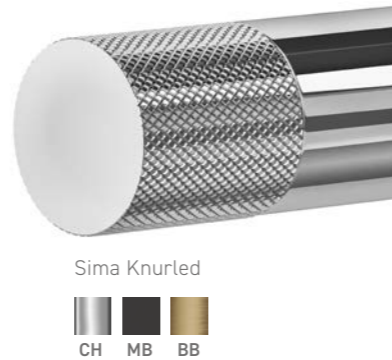

EXPOSED SHOWERING SOLUTIONS

Rigid riser rails were originally designed to be used where the wall cavity will not allow for a concealed valve. Things have moved on a long way since then and now these exposed shower units encompass extremely beneficial features including touch on/off controls and our Coldtouch safety feature.

PVD utilizes a Titanium Nitride that provides an extremely **durable** and **hard-wearing** coating. PVD coatings possess a far higher resistance to wear than traditional gold plating. It is a fact that the PVD coating will stay on the product longer than traditional electroplating and powder coating.

MP
Minimum of
0.5 Bar

HP
Minimum of
1.0 Bar

HP+
Minimum of
2.0 Bar

Touch
Function

COLDTOUCH
Cooling
Technology

Vernet
World leading
thermostatic cartridges

For showers on a low/medium pressure system, we recommend that a negative head pump is installed.