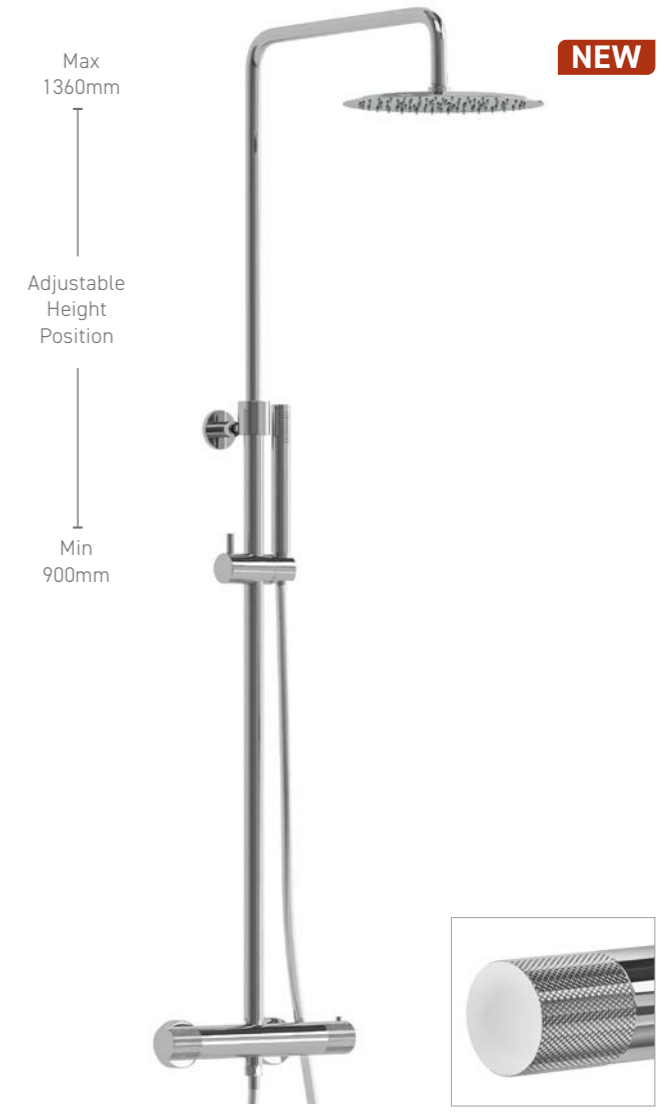

HP Vernet
KNS14 €751
• Dual Function Thermostatic Touch Control Valve
• 250mm Round Shower Head & Ceiling Arm
• Round Outlet Elbow with Bracket
• Handset with Smooth Flex Hose

MP Vernet
KNS15 €684
Sima Exposed Thermostatic Valve
• Rigid Riser Rail
• 250mm Shower Head
• Handset with Smooth Flex Hose

Max 1360mm
Adjustable Height Position
Min 900mm

NEW