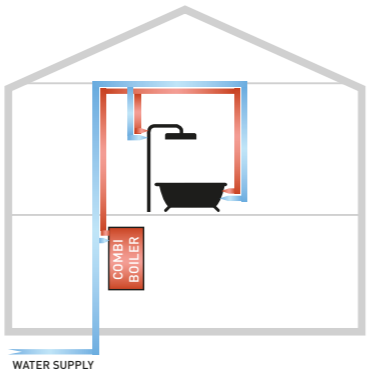

LP MP HP HP+
Boosted Gravity Fed (Low Pressure) System
• Cold water storage tank in the loft
• Hot water cylinder
• Booster pump

LP MP HP
Combination Boiler System
• 'Combie' boiler providing hot water and heating

Denotes Minimum Operating Pressures

LP **MP** **HP** **HP+**
0.2 Bar 0.5 Bar 1.0 Bar 2.0 Bar