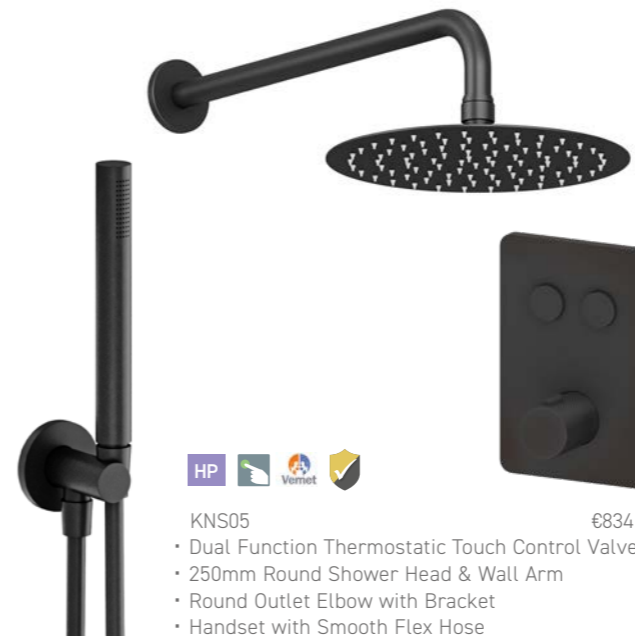

SIMA KNURLED MATT BLACK

KNS05 €834
• Dual Function Thermostatic Touch Control Valve
• 250mm Round Shower Head & Wall Arm
• Round Outlet Elbow with Bracket
• Handset with Smooth Flex Hose