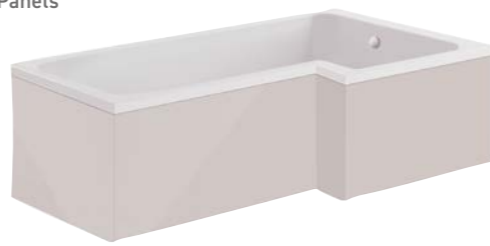

Qube L-Shaped Panels without Plinth
Height 500mm

Gloss White (WH) Dove Grey Gloss (DG) Cashmere Gloss (CG) Stone Matt (SM) Matt Fern (FM) Matt Graphite (HT) Carini Walnut (CW)

Choose your panel size and add the colour code to the panel code eg. **BP70 (WH)** = 70 Bath Panel in Gloss White