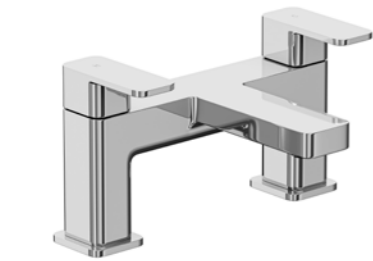

LP
FT013 €208
Chrome Bath Filler