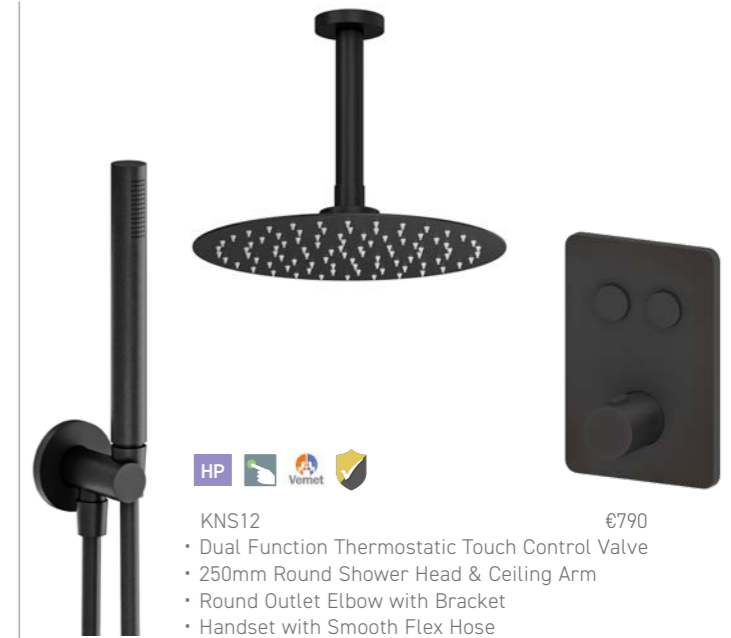

WA036 €85
Matt Black Freestanding Bath
Waste & Overflow Cover Kit
Slotted Waste

A11001 €77
Toilet Brush & Holder

SIMA KNURLED MATT BLACK

KNS05 €834
• Dual Function Thermostatic Touch Control Valve
• 250mm Round Shower Head & Wall Arm
• Round Outlet Elbow with Bracket
• Handset with Smooth Flex Hose