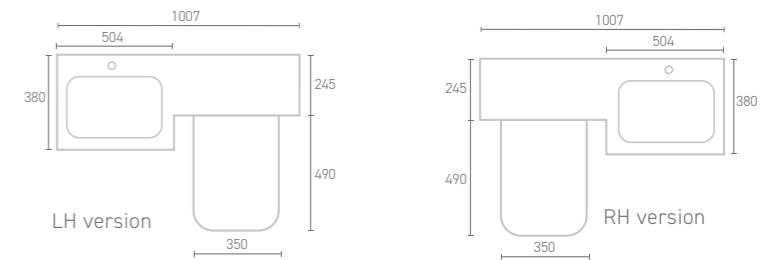

For matching bath panels, see page 41.

Choose your included handle