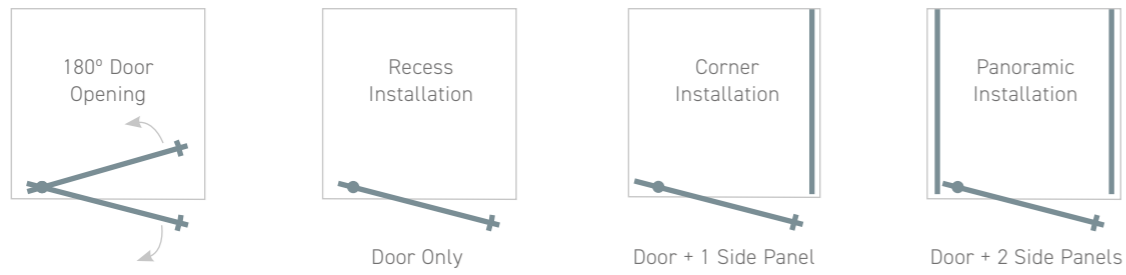

90 x 90 Enclosure & Tray

KONNEX PIVOT & SIDE PANEL

8MM

Quick, easy install	40mm adjustment	Reversible design	Concealed fixings
Magnetic door seal	Shower tray or wetroom compatible	Polished aluminium finish	Polished chrome hardware
Profile cover caps	8MM safety glass	Easyclean protection	Lifetime guarantee