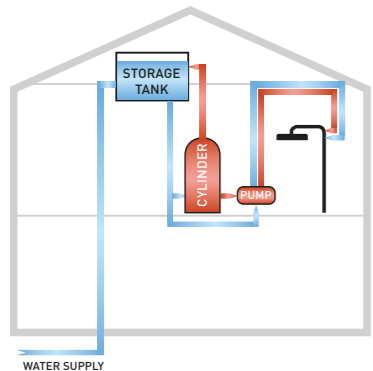

LP
Gravity Fed (Low Pressure) System
• Cold water storage tank in the loft
• Hot water cylinder

LP MP HP HP+
Boosted Gravity Fed (Low Pressure) System
• Cold water storage tank in the loft
• Hot water cylinder
• Booster pump