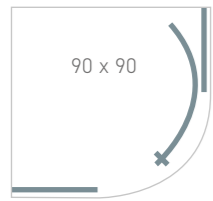

LUNE QUADRANT

8MM

BRUSHED BRASS NEW

Size	Adjustment	Door Opening	Height	Glass Thickness	Opening Hand	Enclosure Only		Enclosure, Tray & Waste	
						Code	Price	Code	Price
90 x 90	87-89	45	200	8mm	LH	GE030	€1334	TE034	€1611
90 x 90	87-89	45	200	8mm	RH	GE031	€1334	TE035	€1611
120 x 90	87-89/ 117-119	45	200	8mm	LH	GE032	€1492	TE036	€1887
120 x 90	87-89/ 117-119	45	200	8mm	RH	GE033	€1492	TE037	€1887

MATT BLACK NEW

Size	Adjustment	Door Opening	Height	Glass Thickness	Opening Hand	Enclosure Only		Enclosure, Tray & Waste	
						Code	Price	Code	Price
90 x 90	87-89	45	200	8mm	LH	BE030	€1251	TE038	€1528
90 x 90	87-89	45	200	8mm	RH	BE031	€1251	TE039	€1528
120 x 90	87-89/ 117-119	45	200	8mm	LH	BE032	€1401	TE040	€1796
120 x 90	87-89/ 117-119	45	200	8mm	RH	BE033	€1401	TE041	€1796

CHROME

Size	Adjustment	Door Opening	Height	Glass Thickness	Opening Hand	Enclosure Only		Enclosure, Tray & Waste	
						Code	Price	Code	Price
90 x 90	87-89	45	200	8mm	LH	EN030	€1083	TE030	€1342
90 x 90	87-89	45	200	8mm	RH	EN031	€1083	TE031	€1342
120 x 90	87-89/ 117-119	45	200	8mm	LH	EN032	€1212	TE032	€1590
120 x 90	87-89/ 117-119	45	200	8mm	RH	EN033	€1212	TE033	€1590

RH Opening