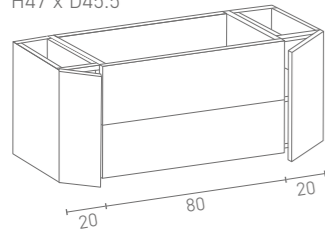

Double Drawer & Double Door Basin Unit
H47 x D45.5

Width	Code	Price
120	Z23	€1170

Round Mineral Cast No Taphole Basin
W121 x H15 x D46

Width	Overflow	Code	Price
121	Inc Chrome Overflow	VB371	€400
	Inc Matt Black Overflow	VB371B	€413
	Inc Brushed Brass Overflow	VB371G	€413
	NEW Inc Brushed Nickel Overflow	VB371S	€413

Round Mineral Cast 1 Taphole Basin
W121 x H15 x D46

Width	Overflow	Code	Price
121	Inc Chrome Overflow	VB370	€400
	Inc Matt Black Overflow	VB370B	€413
	Inc Brushed Brass Overflow	VB370G	€413
	NEW Inc Brushed Nickel Overflow	VB370S	€413

For our full range of Handles see page 37

Choose your panel size and add the colour code to the panel code eg. **BP70 (LC)** = 70 Bath Panel in Light Stone Concrete