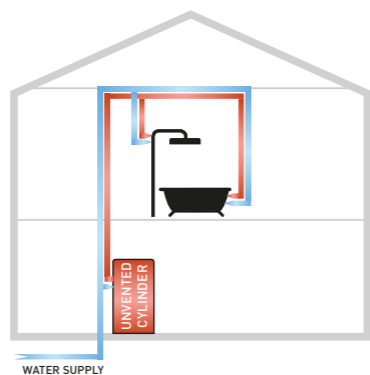

LP MP HP
Mains High Pressure System
• Unvented cylinder with expansion vessel