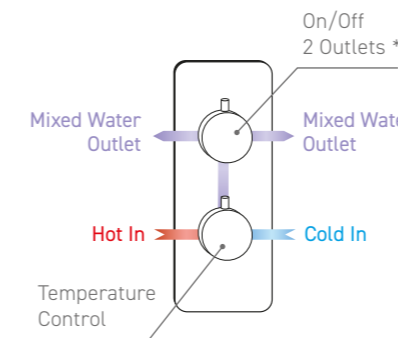

MP Vernet
SV001RO
€331