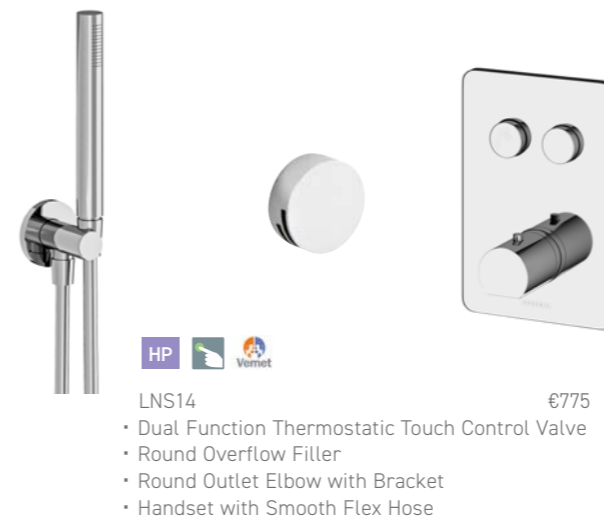

HP **Vernet**
LNS14 €775
• Dual Function Thermostatic Touch Control Valve
• Round Overflow Filler
• Round Outlet Elbow with Bracket
• Handset with Smooth Flex Hose