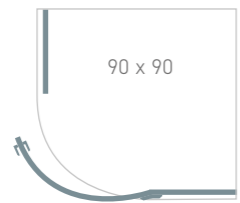

I-ZONE® QUADRANT

8MM

Rise/fall hinges

Concealed fixings

20mm adjustment

Magnetic door seal

Shower tray or wetroom compatible

Polished aluminium finish

Polished chrome hardware

Profile cover caps

8MM safety glass

Easyclean protection

Lifetime guarantee

RH Hinge

Size	Adjustment	Door Opening	Height	Glass Thickness	Hinge Hand	Enclosure Only		Enclosure, Tray & Waste	
						Code	Price	Code	Price
90 x 90	86.5-88.5/ 86.5-88.5	60	200	8mm	LH	EN015	€1217	TE015	€1476
90 x 90	86.5-88.5/ 86.5-88.5	60	200	8mm	RH	EN016	€1217	TE016	€1476
100 x 80	106.5-108.5/ 86.5-88.5	60	200	8mm	LH	EN017	€1291	TE017	€1609
100 x 80	106.5-108.5/ 86.5-88.5	60	200	8mm	RH	EN018	€1291	TE018	€1609
120 x 90	116.5-118.5/ 86.5-88.5	60	200	8mm	LH	EN019	€1414	TE019	€1791
120 x 90	116.5-118.5/ 86.5-88.5	60	200	8mm	RH	EN020	€1414	TE020	€1791