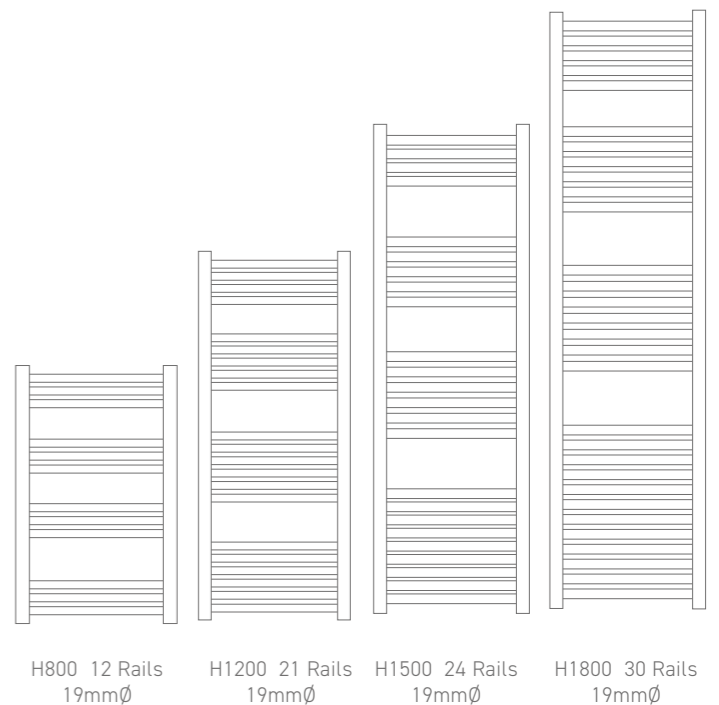

Flavia Straight Chrome Pre-Filled Electric

Height	Width	Element Watts	Product Code	Price
800	300	150	EA100	€258
1200	300	300	EA101	€292
1500	300	300	EA102	€329
1800	300	600	EA103	€360
800	400	150	EA200	€265
1200	400	300	EA201	€314
1500	400	600	EA202	€344
1800	400	600	EA203	€385
800	500	150	EA300	€278
1200	500	300	EA301	€333
1500	500	600	EA302	€367
1800	500	600	EA303	€414
800	600	300	EA400	€292
1200	600	600	EA401	€357
1500	600	600	EA402	€392
1800	600	600	EA403	€445

Flavia Straight Matt Black Pre-Filled Electric

Height	Width	Element Watts	Product Code	Price
800	300	150	EA500MB	€226
1200	300	300	EA501MB	€243
1500	300	300	EA502MB	€258
1800	300	600	EA503MB	€274
800	400	150	EA600MB	€229
1200	400	300	EA601MB	€255
1500	400	600	EA602MB	€275
1800	400	600	EA603MB	€290
800	500	150	EA700MB	€246
1200	500	300	EA701MB	€267
1500	500	600	EA702MB	€291
1800	500	600	EA703MB	€318
800	600	300	EA800MB	€250
1200	600	600	EA801MB	€282
1500	600	600	EA802MB	€307
1800	600	600	EA803MB	€331

Flavia Straight White Pre-Filled Electric

Height	Width	Element Watts	Product Code	Price
800	300	150	EA500	€226
1200	300	300	EA501	€243
1500	300	300	EA502	€258
1800	300	600	EA503	€274
800	400	150	EA600	€229
1200	400	300	EA601	€255
1500	400	600	EA602	€275
1800	400	600	EA603	€290
800	500	150	EA700	€246
1200	500	300	EA701	€267
1500	500	600	EA702	€291
1800	500	600	EA703	€318
800	600	300	EA800	€250
1200	600	600	EA801	€282
1500	600	600	EA802	€307
1800	600	600	EA803	€331