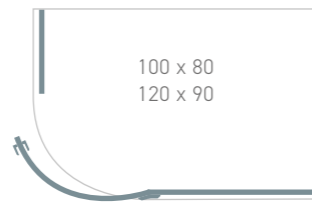

RH Hinge

Size	Adjustment	Door Opening	Height	Glass Thickness	Hinge Hand	Enclosure Only		Enclosure, Tray & Waste	
						Code	Price	Code	Price
90 x 90	86.5-88.5/ 86.5-88.5	60	200	8mm	LH	EN015	€1217	TE015	€1476
90 x 90	86.5-88.5/ 86.5-88.5	60	200	8mm	RH	EN016	€1217	TE016	€1476
100 x 80	106.5-108.5/ 86.5-88.5	60	200	8mm	LH	EN017	€1291	TE017	€1609
100 x 80	106.5-108.5/ 86.5-88.5	60	200	8mm	RH	EN018	€1291	TE018	€1609
120 x 90	116.5-118.5/ 86.5-88.5	60	200	8mm	LH	EN019	€1414	TE019	€1791
120 x 90	116.5-118.5/ 86.5-88.5	60	200	8mm	RH	EN020	€1414	TE020	€1791