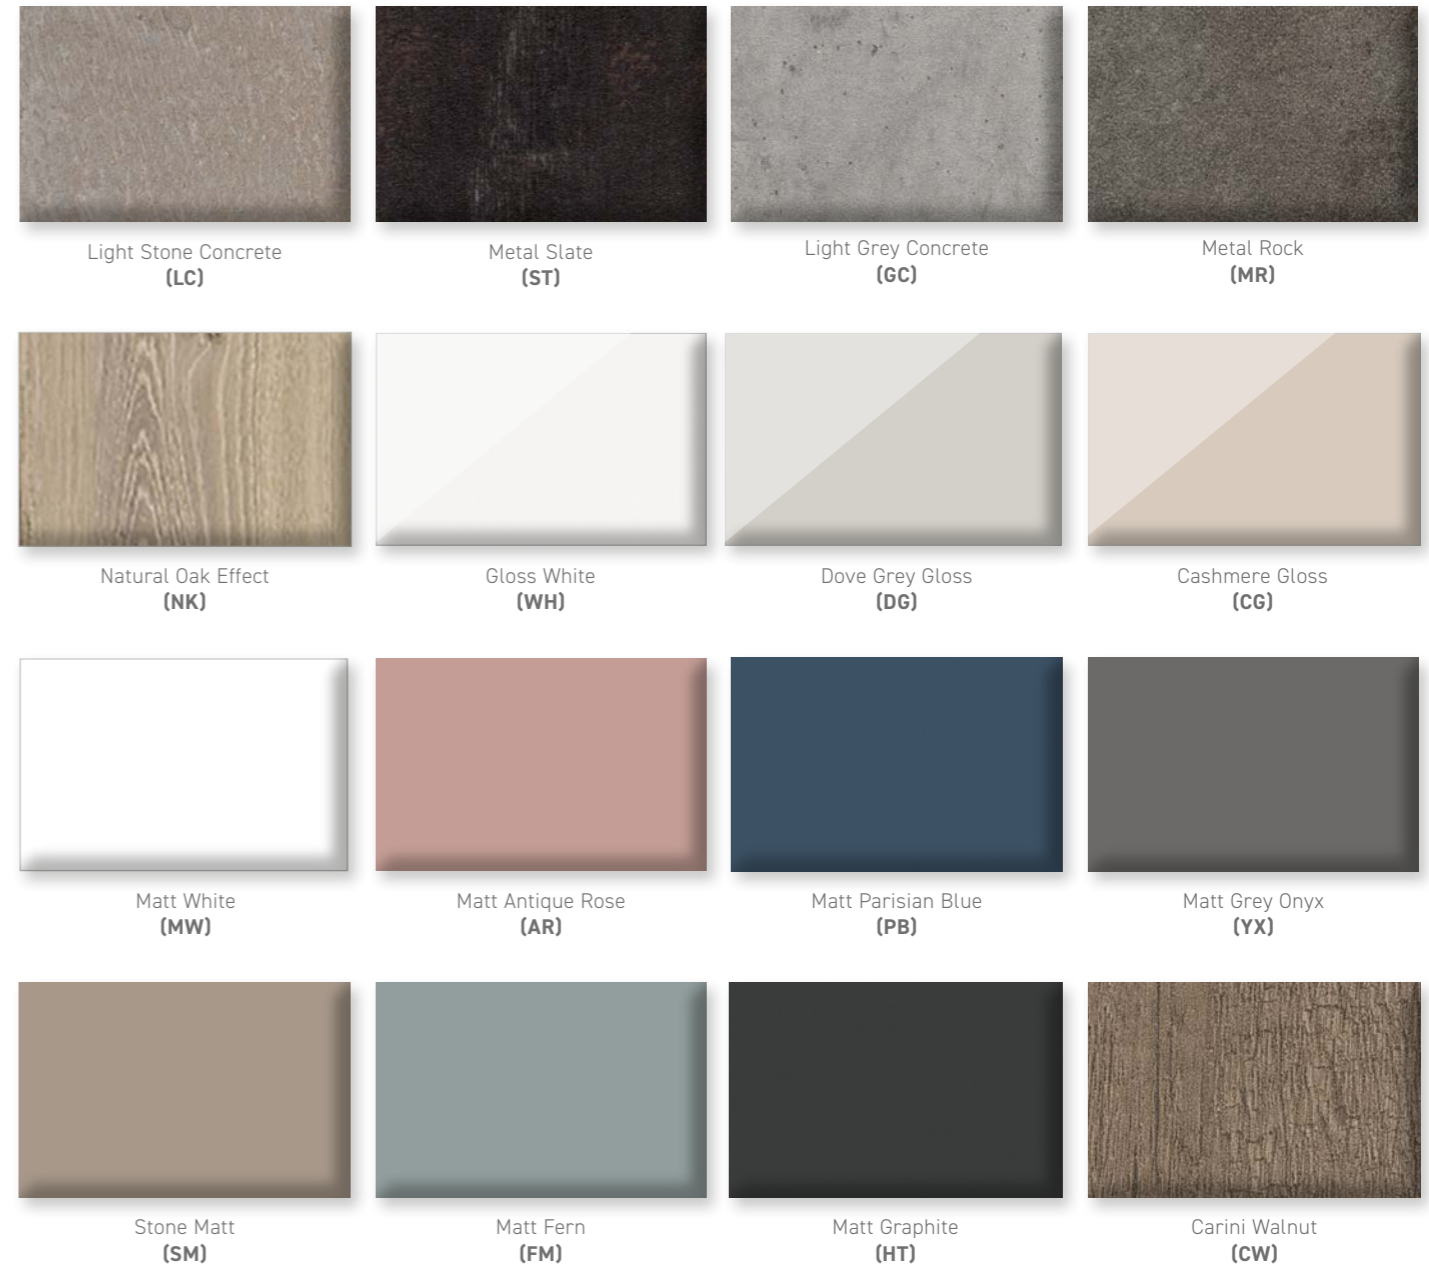

Panel Size (Nominal Sizes)	Panel Code	Price
70	BP70	€130
75	BP75	€141
80	BP80	€147
90*	BP90	€148
120*	BP120	€173
140*	BP140	€184
150*	BP150	€195
160*	BP160	€206
170	BP170	€243
180	BP180	€261
200*	BP200	€292
Qube Front	QP170	€344
Qube End	QP70	€109

* Special Order