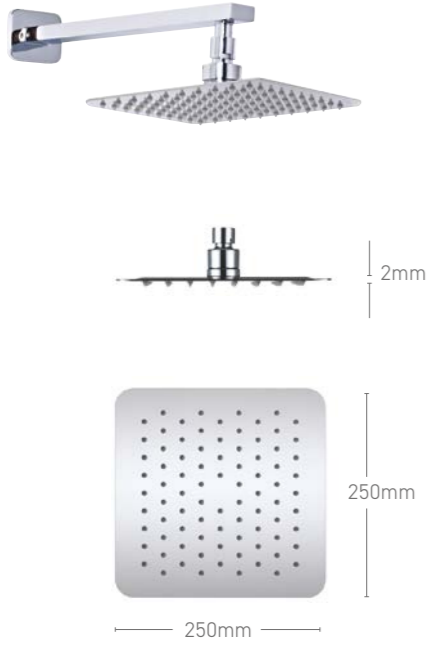

Rain Option

Waterfall Option

SH024
Luxury Dual Function Ceiling Mounted Shower Head
Inc Hoses & Ceiling Mounts
500mm x 500mm

€956

SHOWER HEADS & ARMS

POLISHED
STAINLESS STEEL

Square **NEW**

- SH071 Shower Head & Wall Arm €114
- SH072 Shower Head & Ceiling Arm €98
- SLH012 Shower Head €61