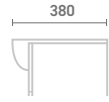

STEP 2 Choose Your Unit

STANDARD

STANDARD BASE UNITS

Twin Door Basin Unit & Reno Basin

W50/60 x H87 x D31

Includes

- Chrome overflow ring

Overflows (Not sold separately)

- Matt Black WA042 €13
- Brushed Brass WA043 €13
- **NEW** • Brushed Nickel WA054 €13

Unit Colour

Unit Width 50

Unit Width 60

Gloss White	FF221	€826	FF321	€891
Dove Grey Gloss	FF222	€826	FF322	€891
Cashmere Gloss	FF223	€826	FF323	€891
Stone Matt	FF224	€826	FF324	€891
Matt Fern	FF225	€826	FF325	€891
Matt Graphite	FF227	€826	FF327	€891
Carini Walnut	FF226	€826	FF326	€891