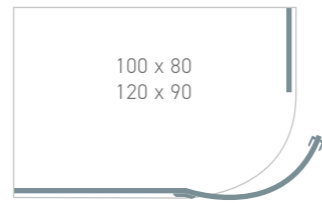

I-ZONE® QUADRANT

8MM

Rise/fall hinges

Concealed fixings

20mm adjustment

Magnetic door seal

Shower tray or wetroom compatible

Polished aluminium finish

Polished chrome hardware

Profile cover caps

8MM safety glass

Easyclean protection

Lifetime guarantee

LH Hinge

Size	Adjustment	Door Opening	Height	Glass Thickness	Hinge Hand	Enclosure Only		Enclosure, Tray & Waste	
						Code	Price	Code	Price
90 x 90	86.5-88.5/ 86.5-88.5	60	200	8mm	LH	EN015	€1217	TE015	€1476
90 x 90	86.5-88.5/ 86.5-88.5	60	200	8mm	RH	EN016	€1217	TE016	€1476
100 x 80	106.5-108.5/ 86.5-88.5	60	200	8mm	LH	EN017	€1291	TE017	€1609
100 x 80	106.5-108.5/ 86.5-88.5	60	200	8mm	RH	EN018	€1291	TE018	€1609
120 x 90	116.5-118.5/ 86.5-88.5	60	200	8mm	LH	EN019	€1414	TE019	€1791
120 x 90	116.5-118.5/ 86.5-88.5	60	200	8mm	RH	EN020	€1414	TE020	€1791