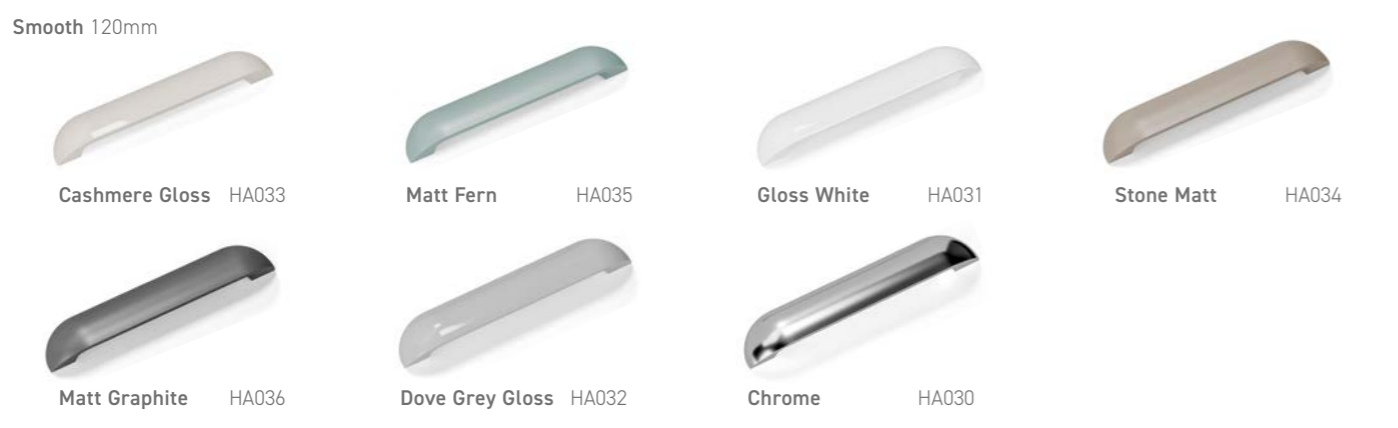

Lunar Grey (LG)

All worktops must be ordered with units, not sold as a separate item.

STEP 5 Choose Your Handle

Handles

MIRRORS

Seamlessly combining aesthetic beauty and practical functionality, along with multiple size options you can bring your bathroom to light.