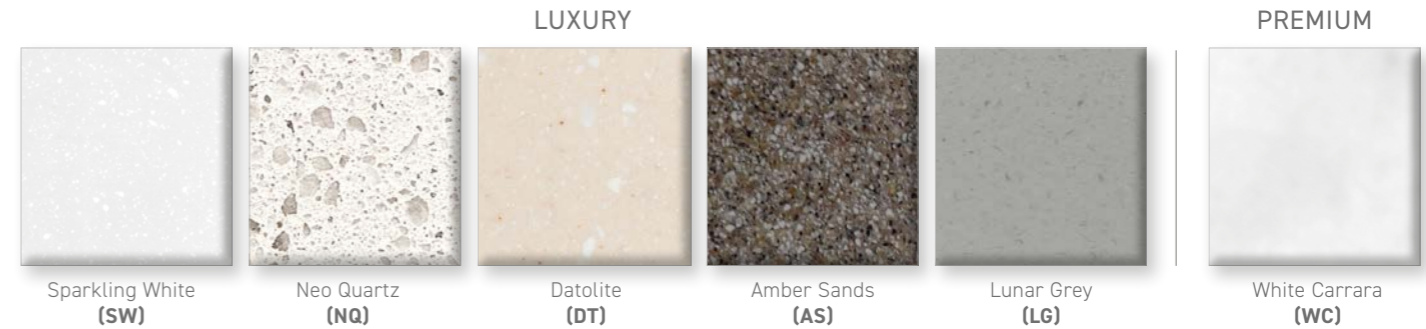

Choose your worktop colour then add your relevant colour code to your size code. Eg: **WT001 (SW)** = 202 x 245 in Sparkling White

245mm Depth				315mm Depth			
Length	Code	Luxury Finish	White Carrara	Length	Code	Luxury Finish	White Carrara
202	WT001	€92	€96	202	WT055	€98	€106
302	WT005	€103	€112	302	WT060	€114	€123
504	WT010	€112	€123	504	WT065	€147	€164
604	WT015	€142	€160	604	WT070	€163	€184
704	WT017	€155	€175	704	WT072	€179	€205
804	WT020	€168	€190	804	WT075	€195	€226
904	WT025	€179	€205	904	WT080	€212	€251
1004	WT030	€194	€221	1004	WT085	€228	€276
1104	WT035	€205	€237	1104	WT090	€245	€307
1204	WT040	€218	€261	1204	WT095	€266	€336
1504	WT045	€261	€326	1504	WT100	€336	€419
2004	WT050	€347	€429	2004	WT105	€449	€552