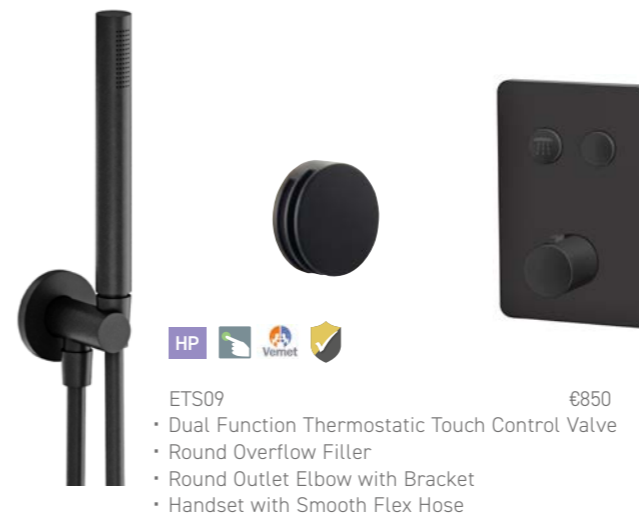

ETS09 €850
• Dual Function Thermostatic Touch Control Valve
• Round Overflow Filler
• Round Outlet Elbow with Bracket
• Handset with Smooth Flex Hose