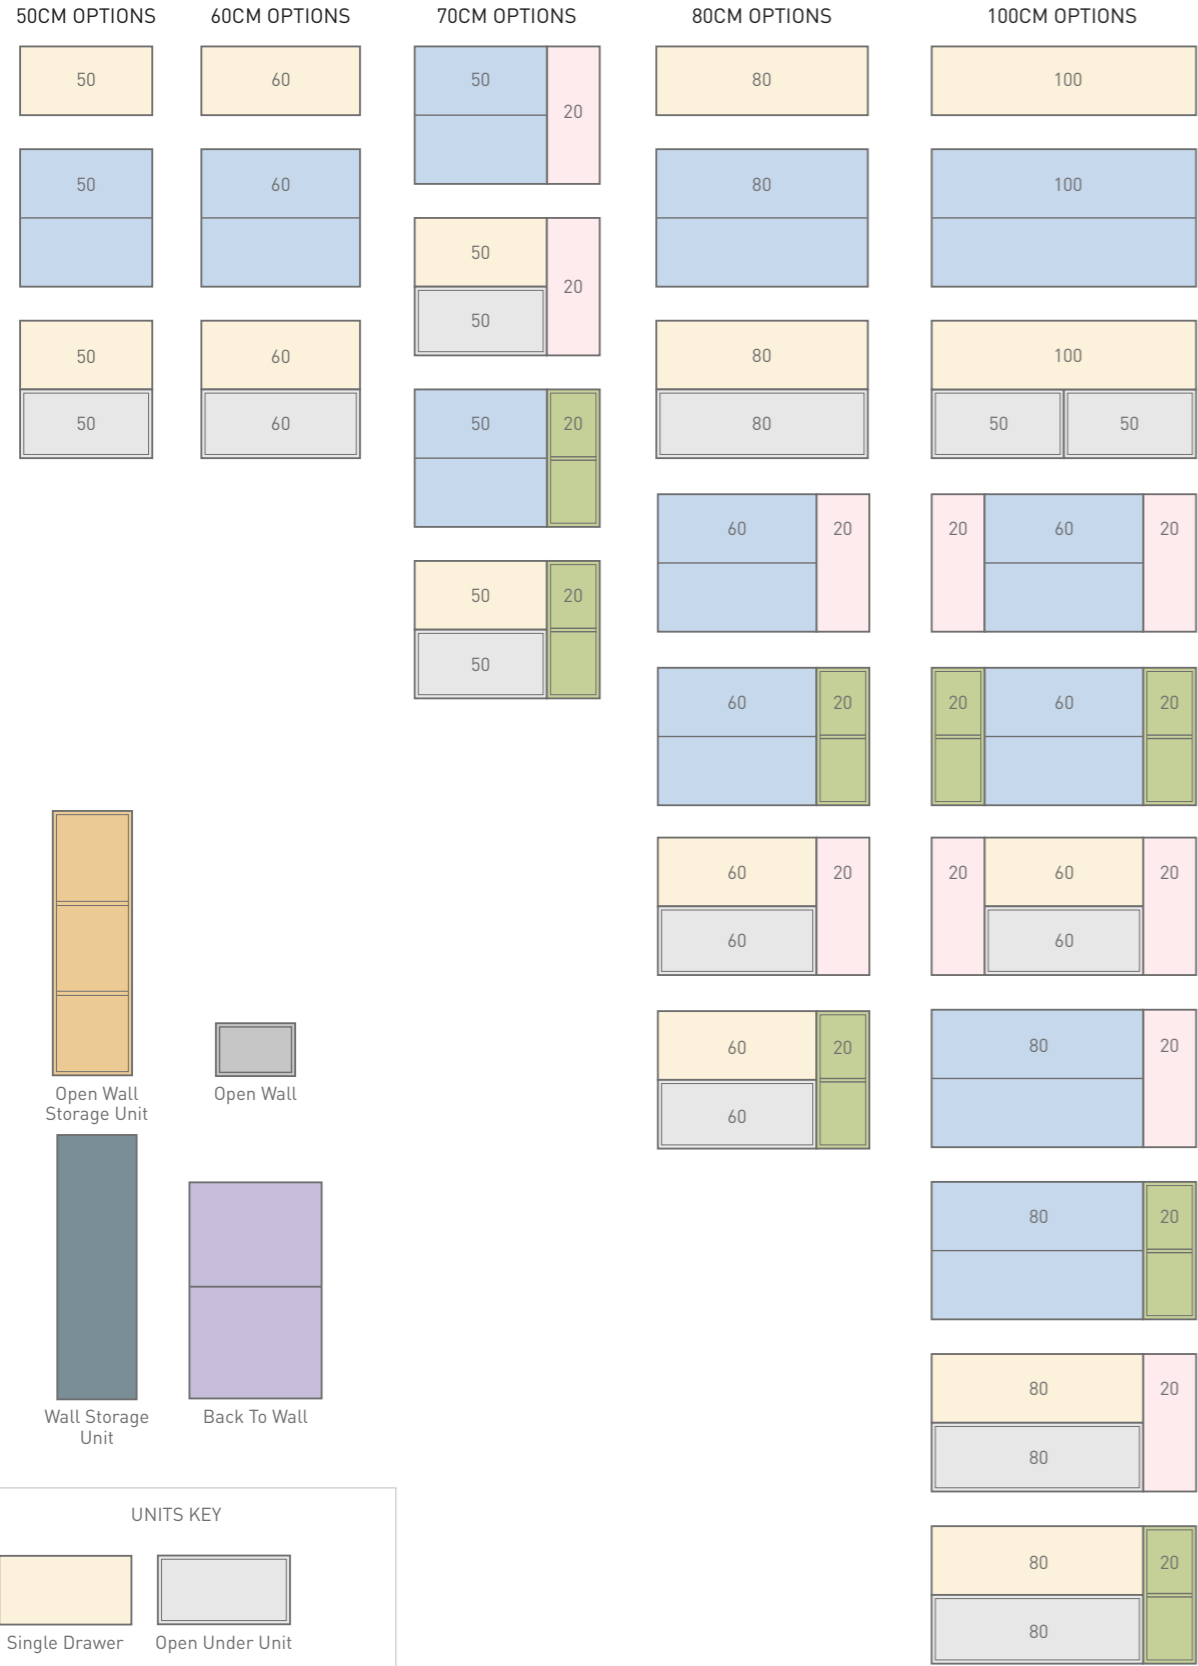

I-ZONE® EXAMPLE CONFIGURATIONS