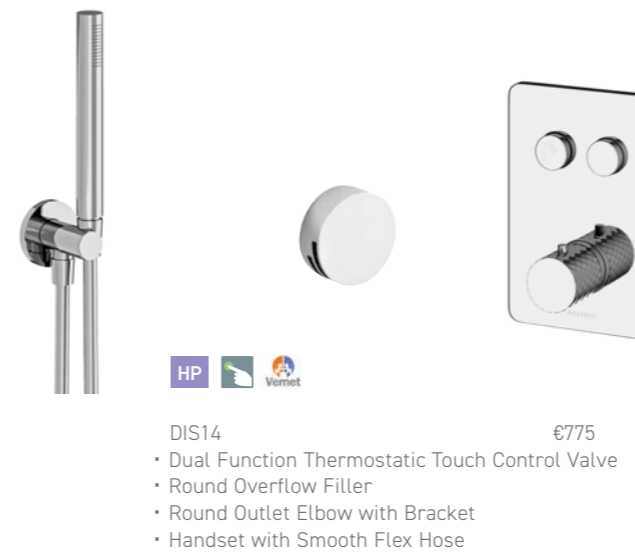

DIS14 €775
• Dual Function Thermostatic Touch Control Valve
• Round Overflow Filler
• Round Outlet Elbow with Bracket
• Handset with Smooth Flex Hose