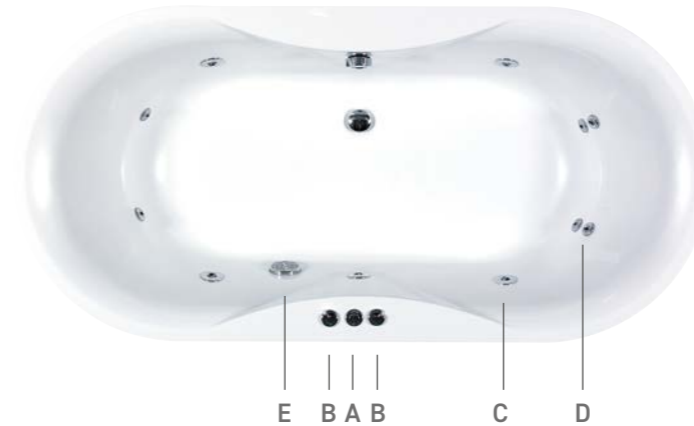

System 1 Whirlpool

1. **Standard Features:**
2. A Whirlpool On/Off Switch
   - B 2 x Air Flow Controls
   - C Directional Whirlpool Jets
   - D Back & Foot Jets
   - E Safety Suction Filter

All Whirlpool systems are fitted with dry run pump protection.

Optional Extras (Factory Fitted):

- I Inline Heater
- J Colour Kinetic Underwater Light

K ELCB Protection