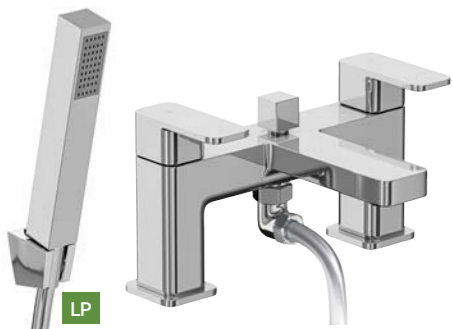

LP
FT019 €270
Chrome Bath Shower Mixer
Including Hose, Handset & Bracket