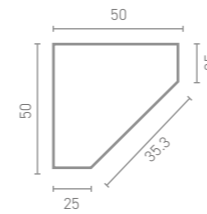

Large Corner Unit

W50 x H87 x D50

- Internal shelf
- Chrome handle
- Mineral cast basin
- Reversible door

Gloss White €688
N090185TH