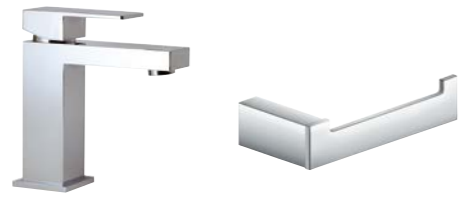

ARNO

None compromising bold clean lines and 90 degree angles make the Arno collection a turn to design. Crafted to exacting standards and finished to perfection, the crisp design emphasises any bathroom design.

Arno brassware and accessories are available in **Chrome.**