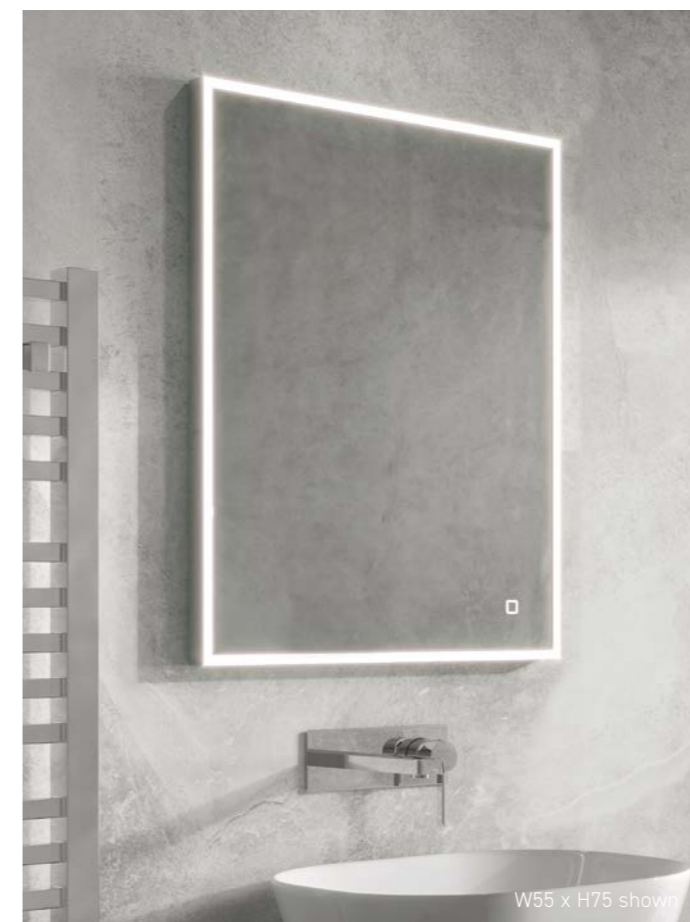

ARNO LED MIRROR

W50 x H70 shown

- Guarantee
- Energy Rating
- LED
- IP44
- Solid Aluminium Construction
- Vertical & Horizontal
- Heated Demister
- Motion On/Off

Sizes Available:

Arno 50 W50 x H70 x D4 MI035 €342	Arno 60 W60 x H70 x D4 MI185 €350	Arno 80 W80 x H60 x D4 MI036 €357

SOLAR LED MIRROR

Sizes Available:

RENO LED MIRROR

Sizes Available:

CALISTO LED MIRROR

Sizes Available:

BORDO LED MIRROR

Sizes Available:

PORTIA MIRROR

Size Available:

Portia
W60 x H80 x D5
MI095 €454

BALMORAL MIRROR

Size Available:

Balmoral
W55 x H75 x D4
MI048 €368

CLARICE MIRROR

Clarice
W63 x H170 x D3.5
MI106 €319