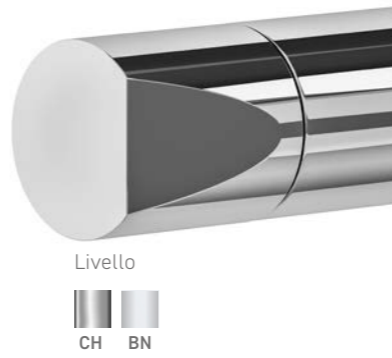

EXPOSED SHOWERING SOLUTIONS

Rigid riser rails were originally designed to be used where the wall cavity will not allow for a concealed valve. Things have moved on a long way since then and now these exposed shower units encompass extremely beneficial features including touch on/off controls and our Coldtouch safety feature.

PVD utilizes a Titanium Nitride that provides an extremely **durable** and **hard-wearing** coating. PVD coatings possess a far higher resistance to wear than traditional gold plating. It is a fact that the PVD coating will stay on the product longer than traditional electroplating and powder coating.

MP
Minimum of
0.5 Bar

HP
Minimum of
1.0 Bar

HP+
Minimum of
2.0 Bar

Touch
Function

COLDTOUCH
Cooling
Technology

Vernet
World leading
thermostatic cartridges

For showers on a low/medium pressure system, we recommend that a negative head pump is installed.