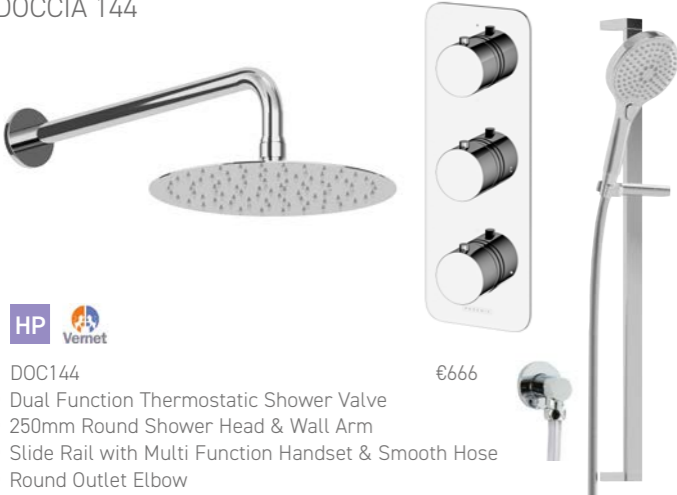

DOCCIA 146

DOCCIA 144

1. DOC144 €666
2. Dual Function Thermostatic Shower Valve
   - 250mm Round Shower Head & Wall Arm
   - Slide Rail with Multi Function Handset & Smooth Hose
   - Round Outlet Elbow