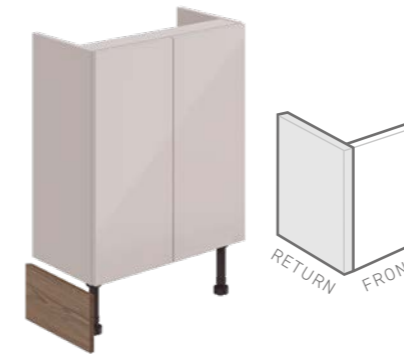

Choose Your Return Plinth

	Slim 195 x 165mm		Standard 265 x 165mm	
Gloss White	PF1010	€34	PF1011	€37
Dove Grey Gloss	PF2010	€34	PF2011	€37
Cashmere Gloss	PF3010	€34	PF3011	€37
Stone Matt	PF4010	€34	PF4011	€37
Matt Fern	PF5010	€34	PF5011	€37
Matt Graphite	PF7010	€34	PF7011	€37
Carini Walnut	PF6010	€34	PF6011	€37