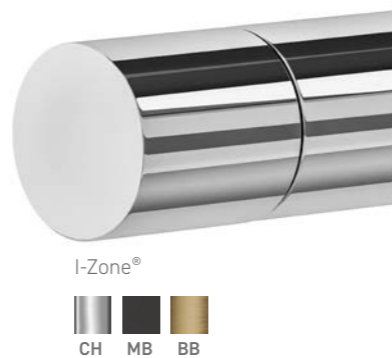

EXPOSED SHOWERING SOLUTIONS

Rigid riser rails were originally designed to be used where the wall cavity will not allow for a concealed valve. Things have moved on a long way since then and now these exposed shower units encompass extremely beneficial features including touch on/off controls and our Coldtouch safety feature.

PVD utilizes a Titanium Nitride that provides an extremely **durable** and **hard-wearing** coating. PVD coatings possess a far higher resistance to wear than traditional gold plating. It is a fact that the PVD coating will stay on the product longer than traditional electroplating and powder coating.

MP
Minimum of
0.5 Bar

HP
Minimum of
1.0 Bar

HP+
Minimum of
2.0 Bar

Touch
Function

COLDTOUCH
Cooling
Technology

Vernet
World leading
thermostatic cartridges

For showers on a low/medium pressure system, we recommend that a negative head pump is installed.