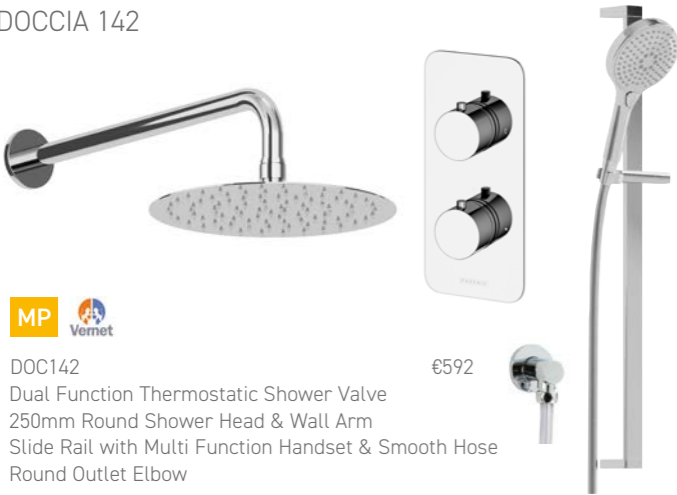

A08001 €48
Toilet Brush & Holder
Brass & Ceramic

DOCCIA ROUND **NEW**

DOCCIA 140

- DOC140 €436
- Single Function Thermostatic Shower Valve
 - 250mm Round Shower Head & Wall Arm

DOCCIA 142

- DOC142 €592
- Dual Function Thermostatic Shower Valve
 - 250mm Round Shower Head & Wall Arm
 - Slide Rail with Multi Function Handset & Smooth Hose
 - Round Outlet Elbow