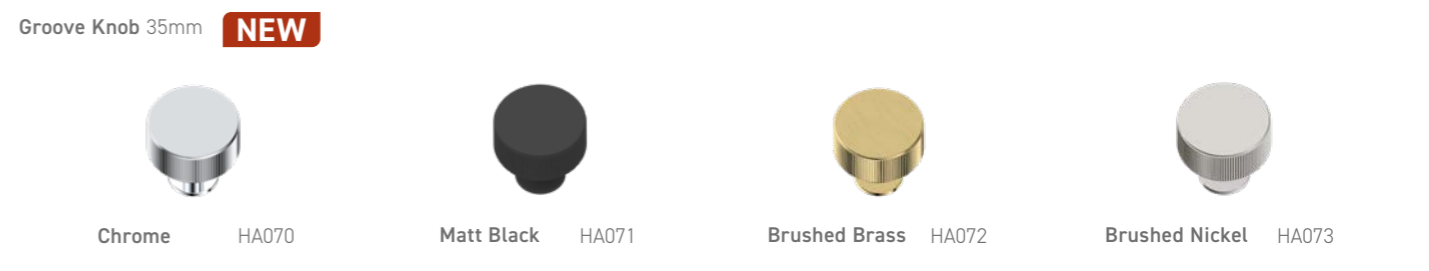

STEP 5 Choose Your Handle

Handles