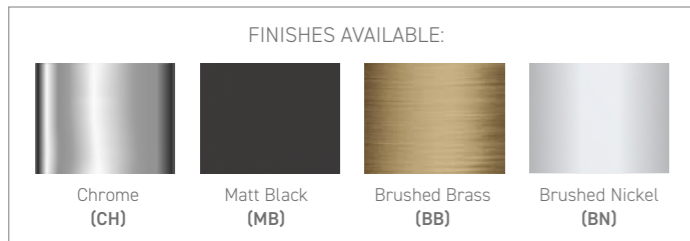

PVD utilizes a Titanium Nitride that provides an extremely **durable** and **hard-wearing** coating. PVD coatings possess a far higher resistance to wear than traditional gold plating. It is a fact that the PVD coating will stay on the product longer than traditional electroplating and powder coating.