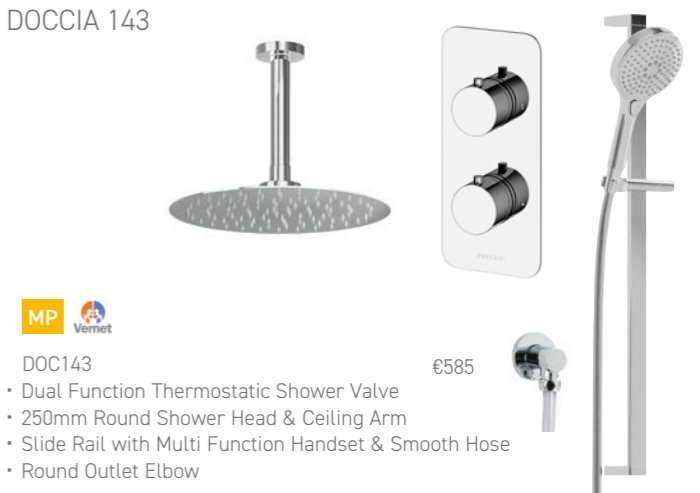

MP Vernet
DOC141 €540
• Dual Function Thermostatic Shower Valve
• 250mm Round Shower Head & Wall Arm
• Round Hand Held Shower with Hose & Bracket

DOCCIA 145