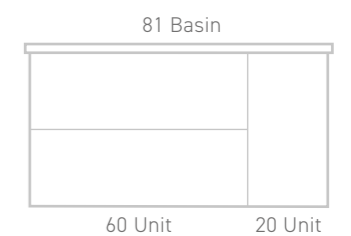

Offset Basin is only suitable for 60 + 20 unit configurations. (LH Shown)

Mineral Cast Basin Overflows (Not sold separately)

- Matt Black WA042 €13
- Brushed Brass WA043 €13
- **NEW** ● Brushed Nickel WA054 €13

Worktop Colours & Codes

Add the Worktop colour code to the Worktop size code eg. **VB307 (SW)** = 20 Solid Surface Worktop Sparkling White

Width cm	Code	Luxury Solid Surface H1.2 x D46.5			Premium White Carrara H1.2 x D46.5				Laminate Metal/Concrete H1.8 x D46.5				Laminate Oak Effect H1.8 x D46.5
		Sparkling White (SW)	Neo Quartz (NQ)	Lunar Grey (LG)	White Carrara (WC)	Stone Concrete (LC)	Metal Slate (ST)	Grey Concrete (GC)	Metal Rock (MR)	Natural Oak Effect (NK)			
20	VB307	€116			€128					€76			
51	VB308	€195			€219					€92			
61	VB300	€219			€250					€96			
71	VB315	€244			€281					€101			
81	VB301	€269			€312					€106			
91*	VB309	€294			€342					€110			
101	VB302	€320			€372					€115			
111*	VB310	€344			€401					€120			
121	VB303	€369			€432					€125			
131*	VB311	€394			€461					€128			
141*	VB312	€419			€491					€133			
151*	VB313	€443			€522					€138			
161*	VB304	€473			€555					€143			
171*	VB314	€495			€582					€148			
181*	VB305	€523			€614					€155			

*Special Order

All worktops must be ordered with units, not sold as a separate item. For our full range of Vanity Basins see page 158