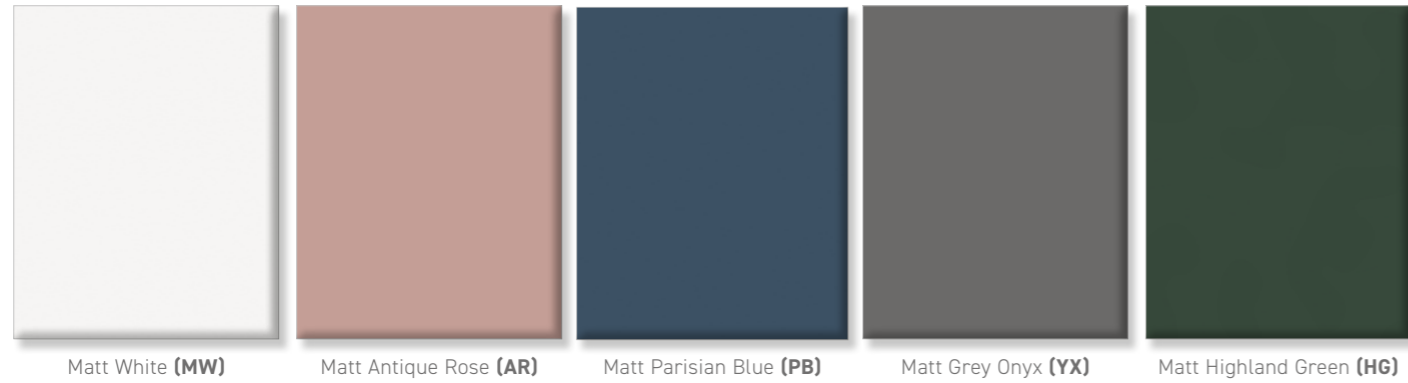

Unit Colours & Codes

MATT FINISHES

Matt White (MW) Matt Antique Rose (AR) Matt Parisian Blue (PB) Matt Grey Onyx (YX) Matt Highland Green (HG)