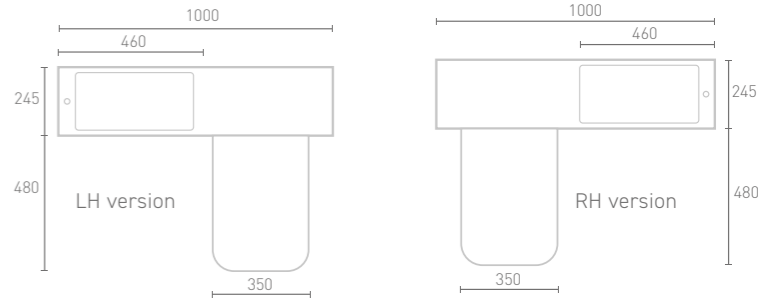

For matching bath panels, see page 41.

Choose your included handle

Askern 180mm Chrome HA002	Tenbury 170mm Chrome HA006	Dorton 227mm Chrome HA004
Knurled Handle 183mm Chrome HA037	Knurled Handle 183mm Matt Black HA038	Knurled Handle 183mm Brushed Brass HA039
Slimline Bar Handle 152mm Chrome HA060	Slimline Bar Handle 152mm Matt Black HA050	Slimline Bar Handle 152mm Brushed Brass HA040

Push Button (Not sold separately)

Chrome Included	Matt Black CC031 €19	Brushed Brass CC030 €19

Overflow Ring Colours for Mineral Cast Basins (Not sold separately. Must be ordered with the suite)

Chrome Included	Matt Black WA042 €13	Brushed Brass WA043 €13