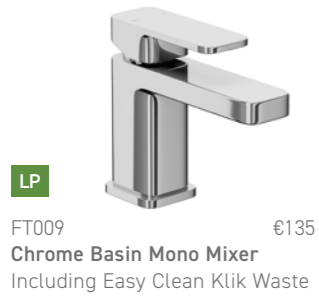

LP
FT009 €135
Chrome Basin Mono Mixer
Including Easy Clean Klik Waste