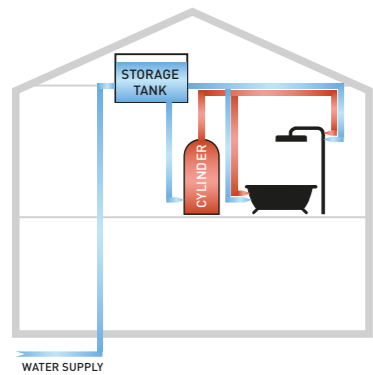

GRAB RAILS

POLISHED
STAINLESS STEEL

GR003
Luxury Grab Bar 30cm
• Stainless Steel €83

GR005
Deluxe Grab Bar 46cm
• Stainless Steel €135

WBA0
Grab Bar with Soap Rack
• Reversible LH/RH
• Stainless Steel €87

GR001
Luxury Folding Arm with Paper Holder
• Stainless Steel €171

GR004
Deluxe Grab Bar 30cm
• Stainless Steel €128

GR006
Deluxe Grab Bar 60cm
• Stainless Steel €154

GR007
Deluxe Grab Bar with Soap Rack
• Reversible Basket LH/RH
• Stainless Steel €147

HOME PRESSURE DIAGRAMS

LP
Gravity Fed (Low Pressure) System
• Cold water storage tank in the loft
• Hot water cylinder