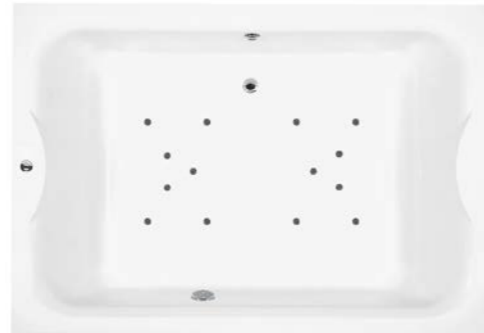

BH002S3 €3395
Marino + System 3
Capacity 460 litres
L195 x W135 x D48