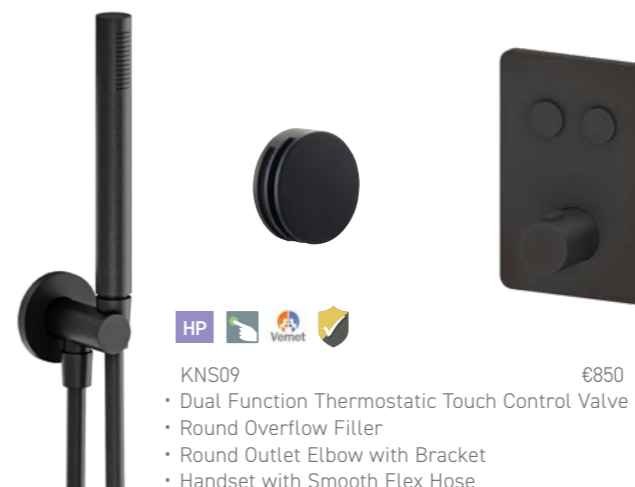

KNS09 €850
• Dual Function Thermostatic Touch Control Valve
• Round Overflow Filler
• Round Outlet Elbow with Bracket
• Handset with Smooth Flex Hose