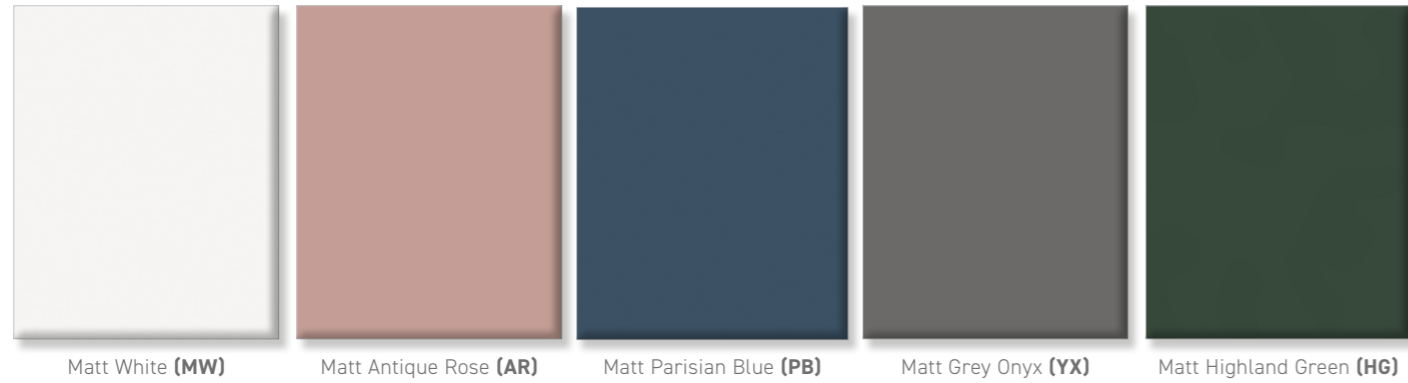

Unit Colours & Codes

MATT FINISHES