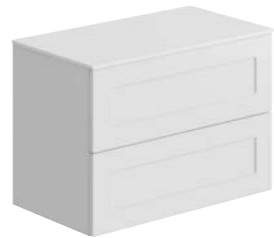

Unit & Premium Worktop
€909

80 Wall Mounted Unit & 12mm Solid Surface Worktop

W81 x H48 x D46
Includes:
• 2 Drawers
• Choice of handles

Matt White	NE02MW
Matt Antique Rose	NE02AR
Matt Parisian Blue	NE02PB
Matt Grey Onyx	NE02YX
Matt Highland Green	NE02HG