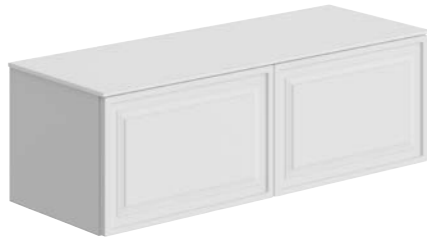

Unit Colour	Unit Code
Matt White	NH02MW
Matt Antique Rose	NH02AR
Matt Parisian Blue	NH02PB
Matt Grey Onyx	NH02YX
Matt Highland Green	NH02HG

Unit & Luxury Worktop
€895

Unit & Premium Worktop
€938

120 Wall Mounted Unit & 12mm Solid Surface Worktop
W121 x H40 x D46
Includes:
• 2 Drawers
• Choice of handles