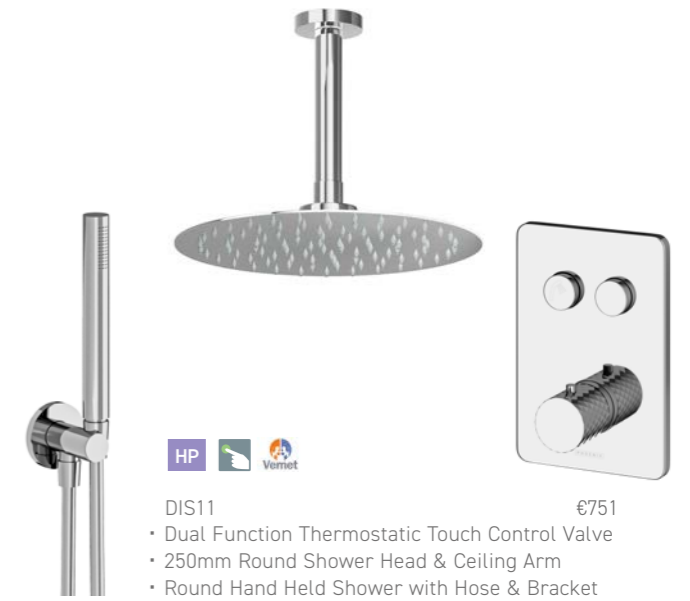

DIS11 €751
• Dual Function Thermostatic Touch Control Valve
• 250mm Round Shower Head & Ceiling Arm
• Round Hand Held Shower with Hose & Bracket