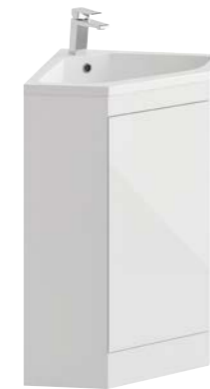

Gloss White €528
N090184TH

Satin Cashmere €528
N090384TH

Satin Graphite €528
N090784TH

Large Corner Unit

W50 x H87 x D50

- Internal shelf
- Chrome handle
- Mineral cast basin
- Reversible door

Gloss White €688
N090185TH