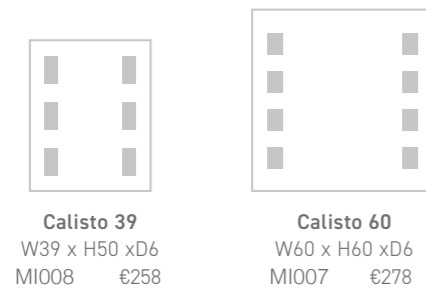

Sizes Available: