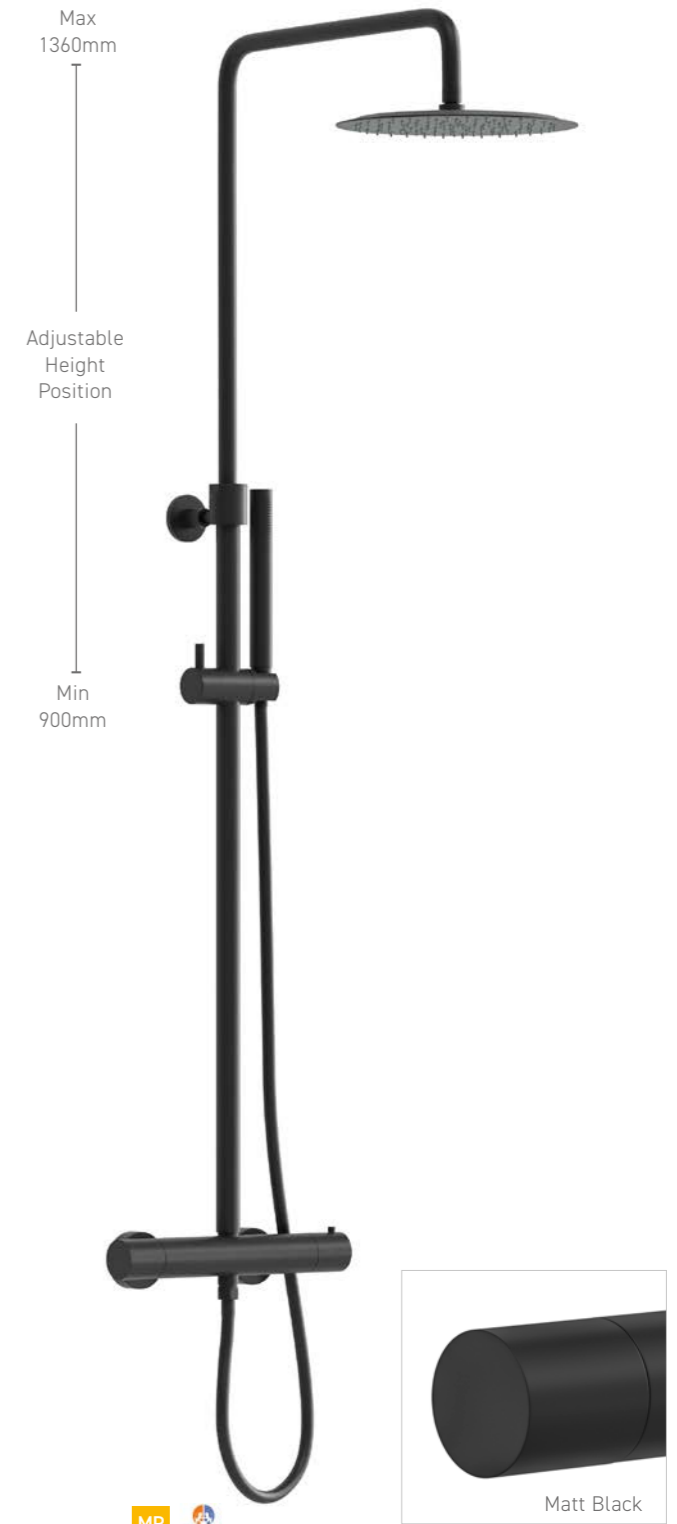

NEW I-ZONE®

I-Zone® Exposed Thermostatic Valve
• Rigid Riser Rail
• 250mm Shower Head
• Handset with Smooth Flex Hose

	Chrome	ETS15	€684
	Brushed Brass	ETS11	€815
	Matt Black	ETS13	€753