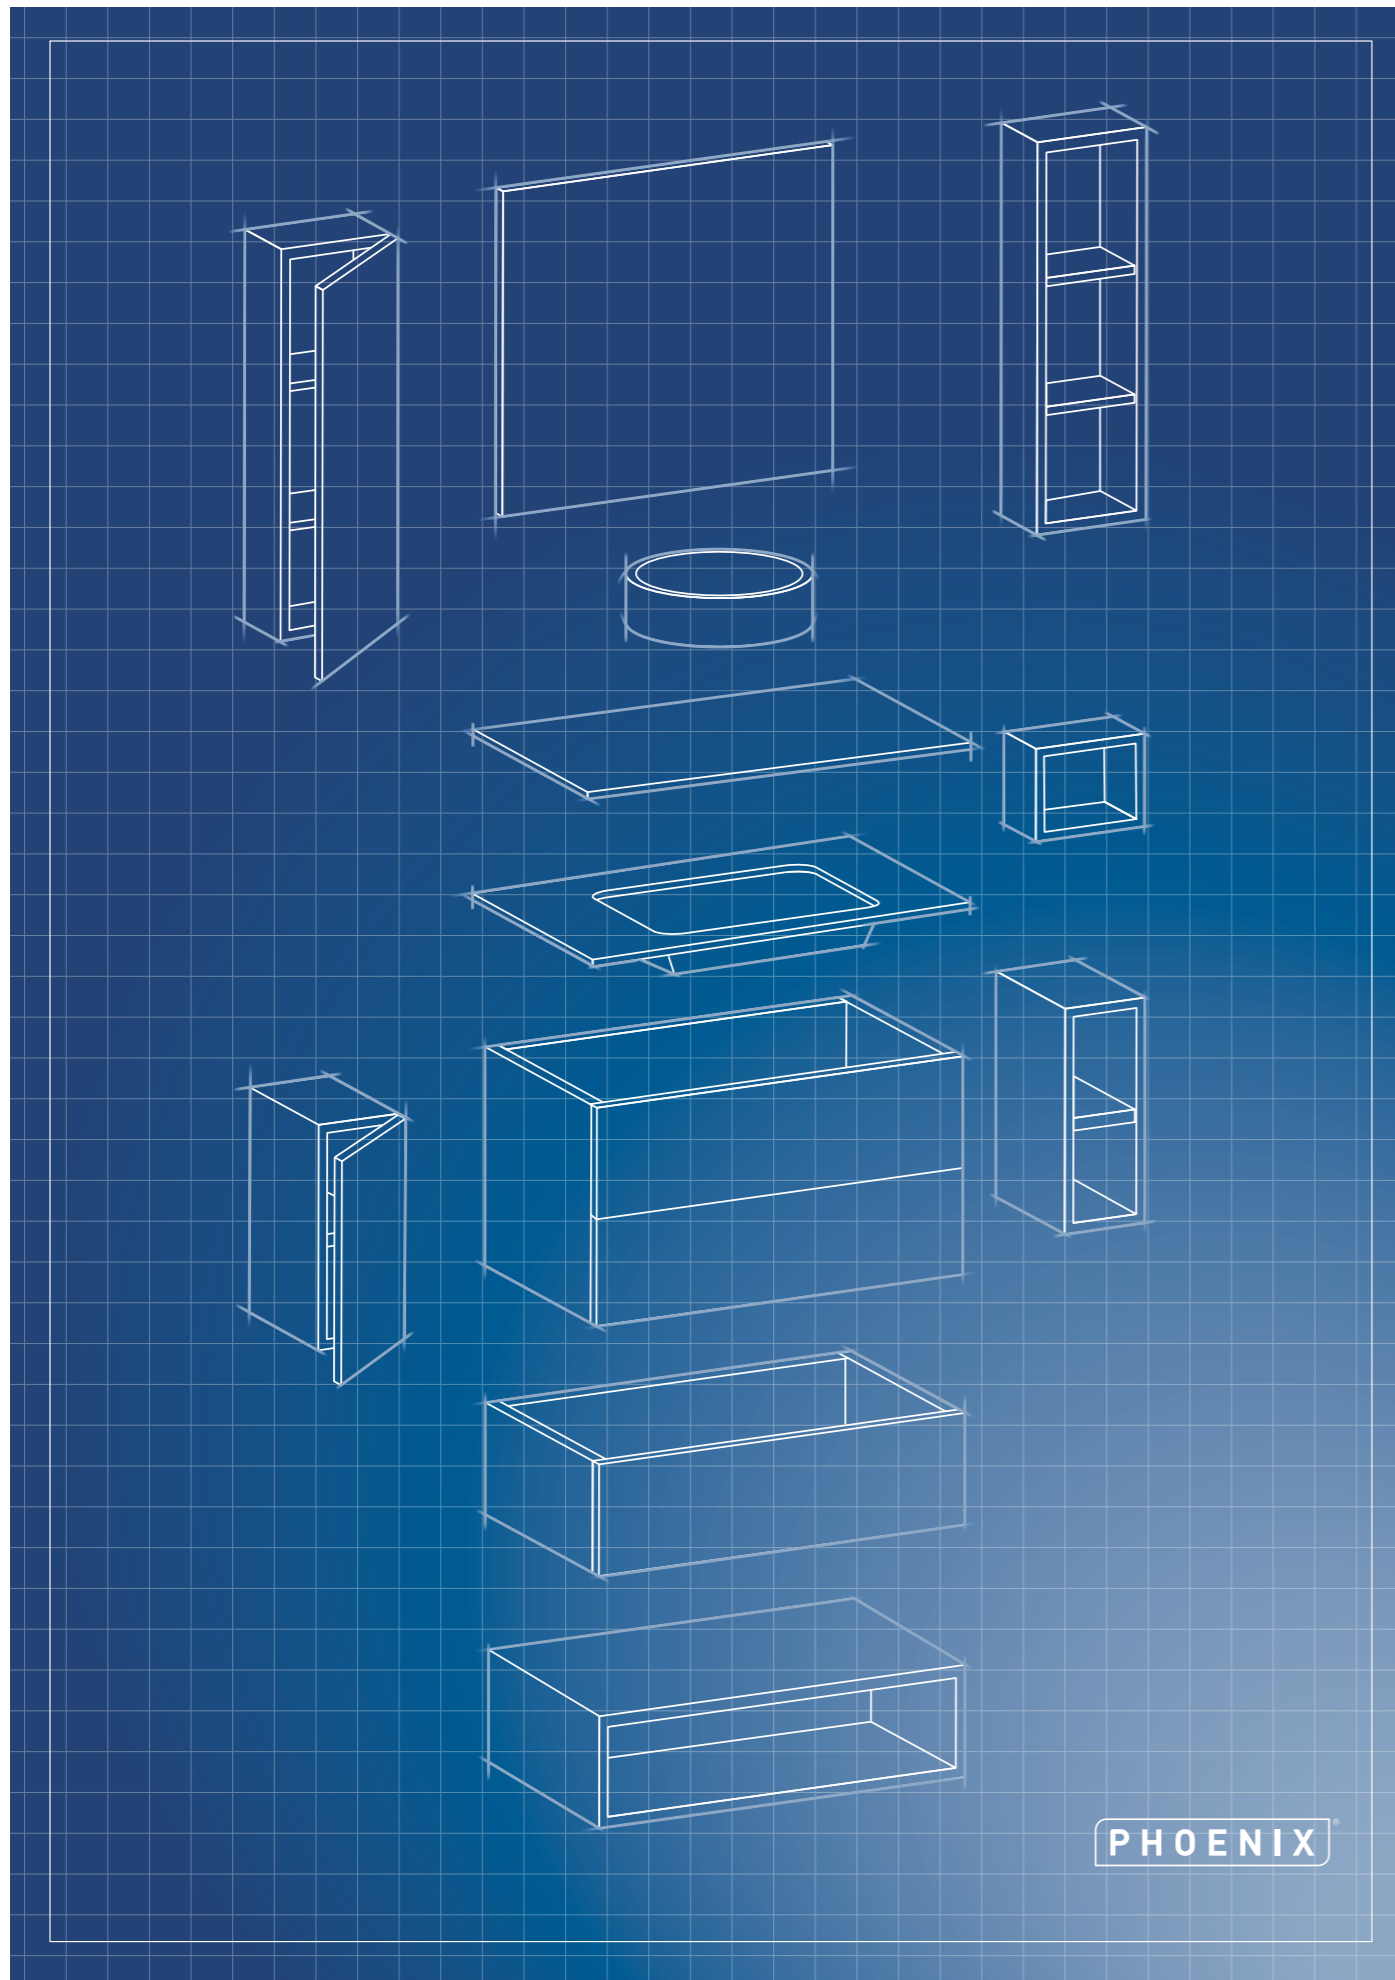

No two homes are precisely the same, which is why Phoenix have created the most versatile furniture collection available today.

Boasting fifteen stunning contemporary unit colours, nine worktop colours and multiple handle designs and colours, the Phoenix I-Zone® collection is truly unique.

By following our simple steps, creating a dream bathroom could not be easier - a universe of possibilities where your imagination is your only boundary.