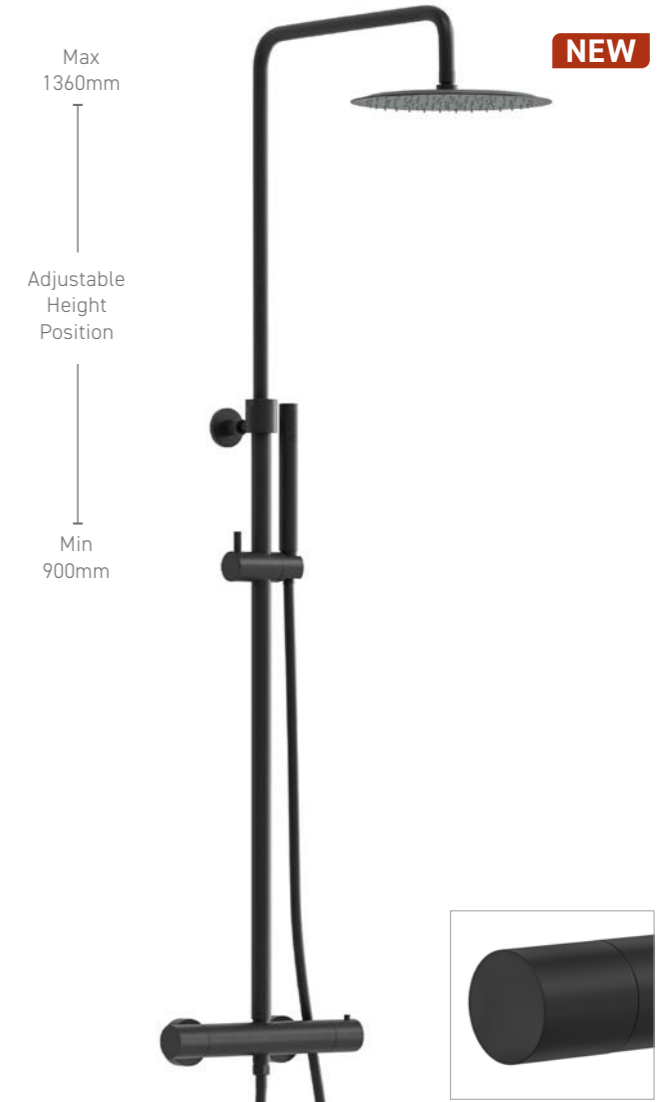

ETS12 €790
• Dual Function Thermostatic Touch Control Valve
• 250mm Round Shower Head & Ceiling Arm
• Round Outlet Elbow with Bracket
• Handset with Smooth Flex Hose

ETS13 €753
I-Zone Exposed Thermostatic Valve
• Rigid Riser Rail
• 250mm Shower Head
• Handset with Smooth Flex Hose