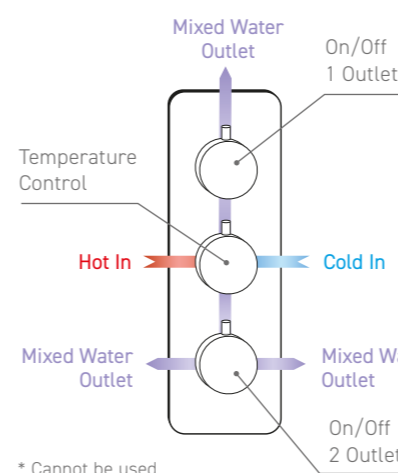

MP Vernet
SV003RO
€430

HP Vernet
SV004RO
€442

* Cannot be used simultaneously