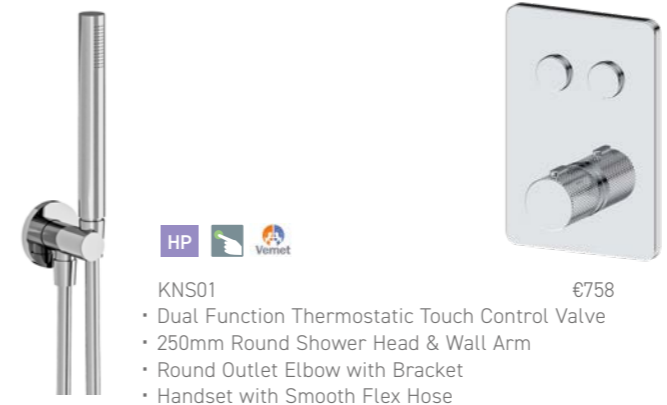

SIMA KNURLED CHROME