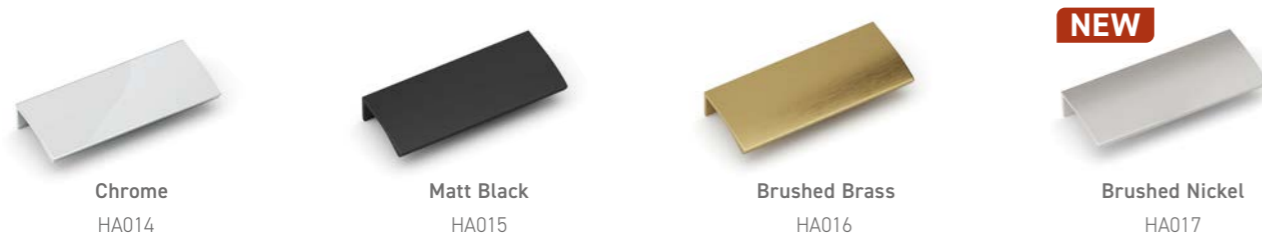

Unit Colours & Codes

MATT FINISHES

12mm Solid Surface Worktop/Splashback Colours & Codes

LUXURY

PREMIUM

Handle Colours & Codes - Choose your included handle colour

Overflow Ring Colours For Mineral Cast Basins Not sold separately. Must be ordered with the unit.