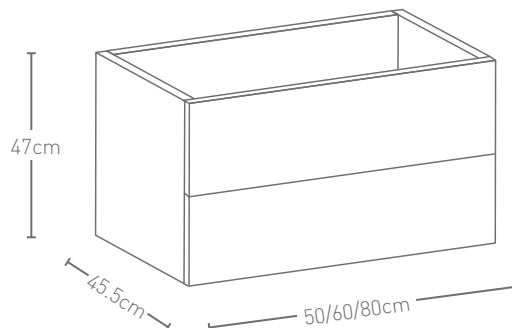

Range: I-Zone Furniture

Type: Double Drawer Unit

Code: Z13 Z14 Z21

Version/Date: v1 05/22

Colour - Unit:

Guarantee/Aftercare: During installation extra care must be taken to avoid damaging the fittings. We provide a guarantee against faulty manufacture or materials (excluding serviceable parts), providing they have been installed, cared for and used in accordance with our instructions and good plumbing practice.