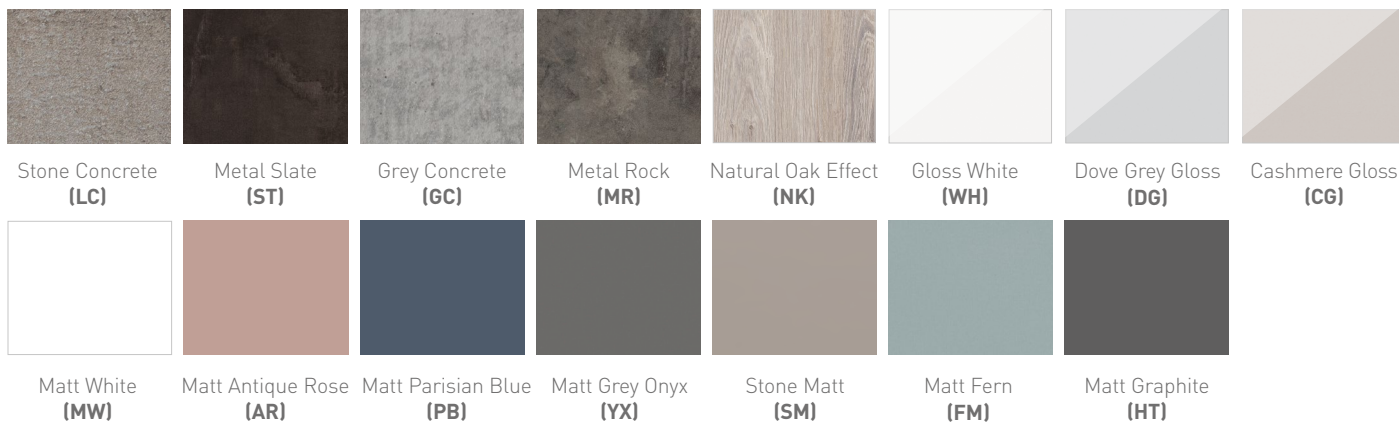

Range: I-Zone Furniture

Type: Double Drawer Unit

Code: Z13 Z14 Z21

Version/Date: v1 05/22

Colour - Unit:

Guarantee/Aftercare: During installation extra care must be taken to avoid damaging the fittings. We provide a guarantee against faulty manufacture or materials (excluding serviceable parts), providing they have been installed, cared for and used in accordance with our instructions and good plumbing practice.