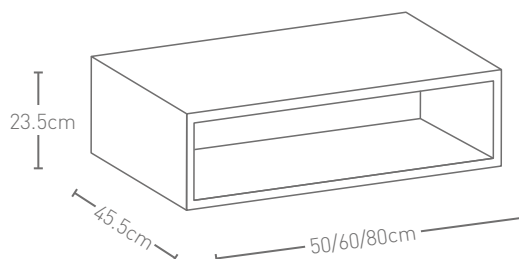

PHOENIX[®]

THE RETAIL BRAND

TECHNICAL DATA SHEET

Range: I-Zone Furniture

Type: Open Under Unit

Code: Z05 Z06 Z07

Version/Date: v1 05/22

Colour - Unit: