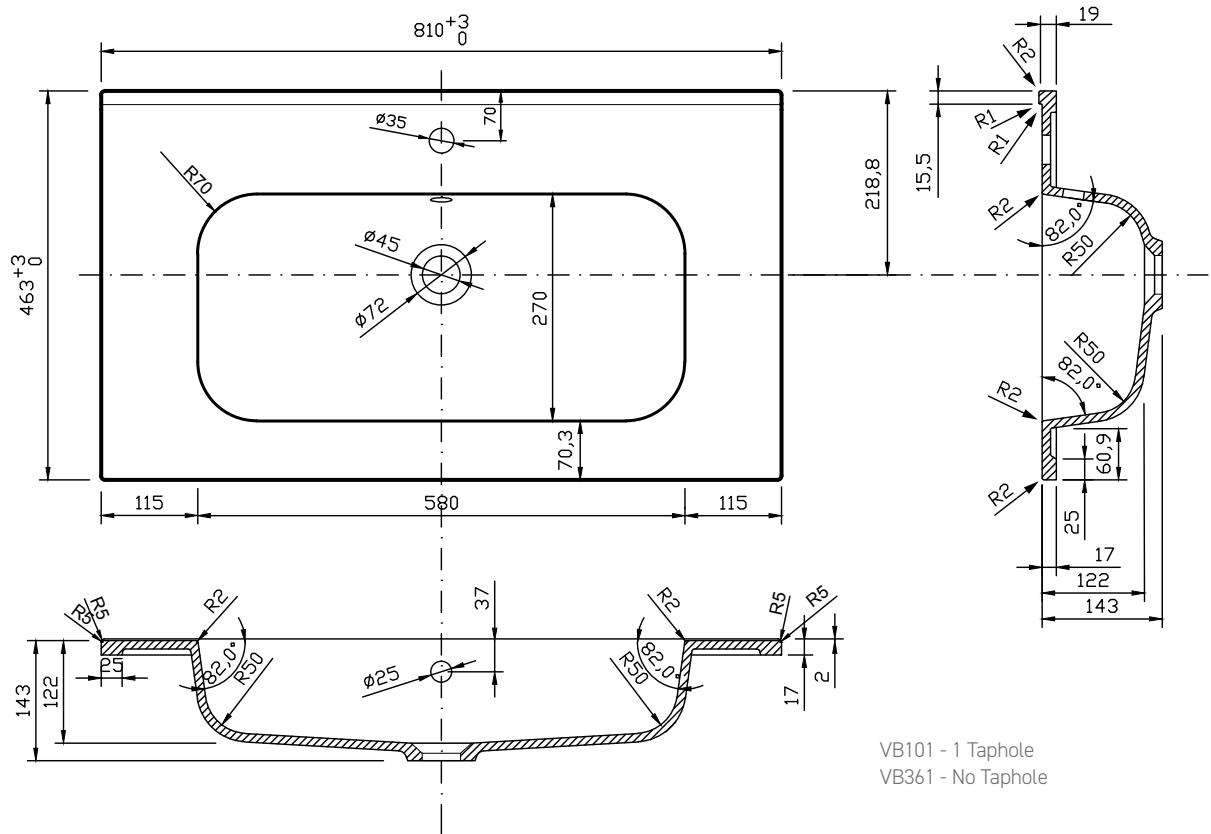

Range: I-Zone Furniture

Type: Round Mineral Cast Basin

Code: VB101 - 1 Taphole, VB361 - No Taphole

Version/Date: v2 10/24

**Inc Chrome Overflow**

VB101  
VB361

**Inc Matt Black Overflow**

VB101B  
VB361B