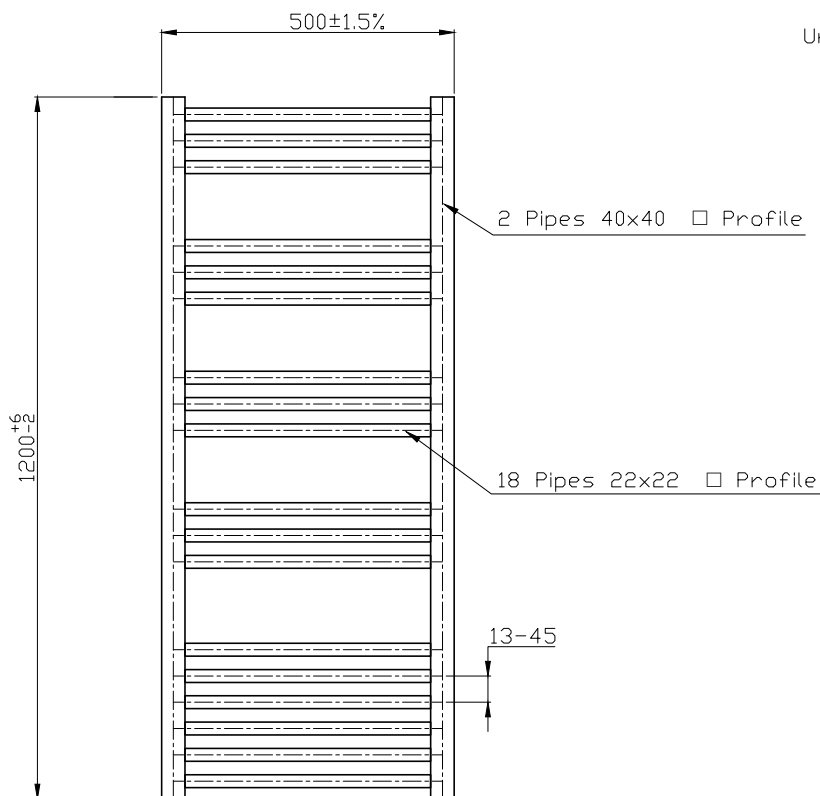

Range: Radiators

Type: I-Zone

Code: TR134 TR135 TR104 TR105 TR106

Version/Date: v4 01/25

Unit: mm

This product is designed as a warmer of dry towels. Placing wet towels or garments on this product may result in the deterioration of the surface finish.

Height	Width	Pipe Centres	Wall to Pipe Centres	Watts	BTU's	Code
1200	500	460	60	575	1961	TR134
1200	500	460	60	670	2288	TR135 TR104 TR105 TR106

Guarantee/Aftercare: During installation extra care must be taken to avoid damaging the fittings. We provide a guarantee against faulty manufacture or materials (excluding serviceable parts), providing they have been installed, cared for and used in accordance with our instructions and good plumbing practice. All products installed in a commercial environment carry a 12 month guarantee. We cannot be held responsible for the use of incorrect dimensions shown for first fix without the actual products on site. All dimensions stated are nominal and are subject to manufacturing tolerances.