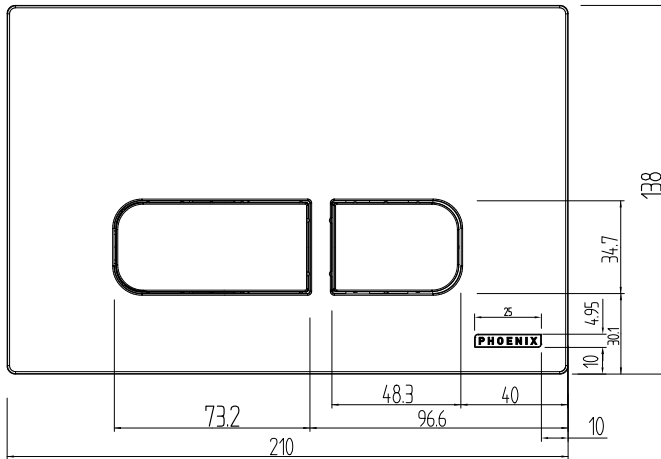

Range: Sanitaryware
 Type: Sima WC Wall Hung Pack
 Code: SI081
 Version/Date: v1 03/25

Information:

Guarantee/Aftercare: During installation extra care must be taken to avoid damaging the fittings. We provide a guarantee against faulty manufacture or materials (excluding serviceable parts), providing they have been installed, cared for and used in accordance with our instructions and good plumbing practice. All products installed in a commercial environment carry a 12 month guarantee. We cannot be held responsible for the use of incorrect dimensions shown for first fix without the actual products on site.

In line with the CE standards for this type of product, there may be a manufacturers tolerance of approximately +/- 2% on the overall dimensions and finish on these products. As per our terms and conditions of guarantee, we cannot be held responsible for the use of dimensions shown for first fix without the actual products on site. All dimensions stated are nominal and are subject to manufacturing tolerances.