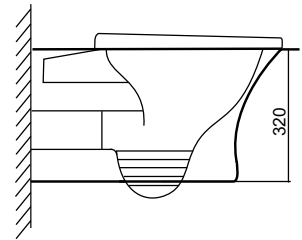

Range: Sanitaryware
 Type: Sima WC Wall Hung Pack
 Code: SI081
 Version/Date: v1 03/25

Information:

Guarantee/Aftercare: During installation extra care must be taken to avoid damaging the fittings. We provide a guarantee against faulty manufacture or materials (excluding serviceable parts), providing they have been installed, cared for and used in accordance with our instructions and good plumbing practice. All products installed in a commercial environment carry a 12 month guarantee. We cannot be held responsible for the use of incorrect dimensions shown for first fix without the actual products on site.

In line with the CE standards for this type of product, there may be a manufacturers tolerance of approximately +/- 2% on the overall dimensions and finish on these products. As per our terms and conditions of guarantee, we cannot be held responsible for the use of dimensions shown for first fix without the actual products on site. All dimensions stated are nominal and are subject to manufacturing tolerances.