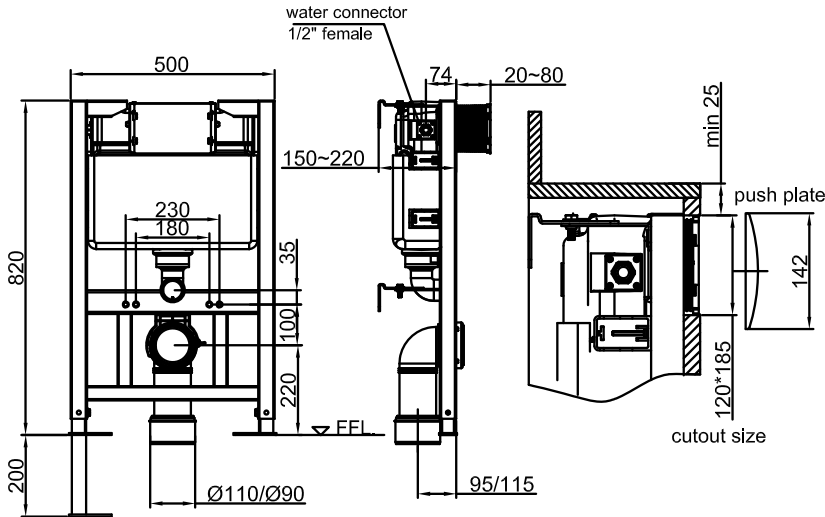

Range: Sanitaryware
 Type: Sima WC Wall Hung Pack
 Code: SI081
 Version/Date: v1 03/25

Information:

Guarantee/Aftercare: During installation extra care must be taken to avoid damaging the fittings. We provide a guarantee against faulty manufacture or materials (excluding serviceable parts), providing they have been installed, cared for and used in accordance with our instructions and good plumbing practice. All products installed in a commercial environment carry a 12 month guarantee. We cannot be held responsible for the use of incorrect dimensions shown for first fix without the actual products on site.

In line with the CE standards for this type of product, there may be a manufacturers tolerance of approximately +/- 2% on the overall dimensions and finish on these products. As per our terms and conditions of guarantee, we cannot be held responsible for the use of dimensions shown for first fix without the actual products on site. All dimensions stated are nominal and are subject to manufacturing tolerances.