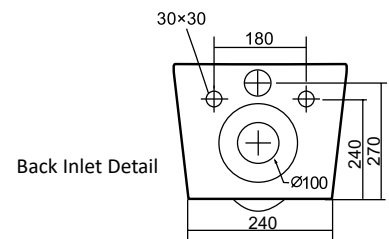

Range: Sanitaryware
 Type: Sima WC Wall Hung Pack
 Code: SI081
 Version/Date: v1 03/25

Information:

Guarantee/Aftercare: During installation extra care must be taken to avoid damaging the fittings. We provide a guarantee against faulty manufacture or materials (excluding serviceable parts), providing they have been installed, cared for and used in accordance with our instructions and good plumbing practice. All products installed in a commercial environment carry a 12 month guarantee. We cannot be held responsible for the use of incorrect dimensions shown for first fix without the actual products on site.

In line with the CE standards for this type of product, there may be a manufacturers tolerance of approximately +/- 2% on the overall dimensions and finish on these products. As per our terms and conditions of guarantee, we cannot be held responsible for the use of dimensions shown for first fix without the actual products on site. All dimensions stated are nominal and are subject to manufacturing tolerances.