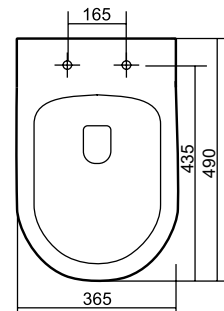

Range: Sanitaryware
 Type: Sima WC Wall Hung Pack
 Code: SI081
 Version/Date: v1 03/25

Information:

Guarantee/Aftercare: During installation extra care must be taken to avoid damaging the fittings. We provide a guarantee against faulty manufacture or materials (excluding serviceable parts), providing they have been installed, cared for and used in accordance with our instructions and good plumbing practice. All products installed in a commercial environment carry a 12 month guarantee. We cannot be held responsible for the use of incorrect dimensions shown for first fix without the actual products on site.

In line with the CE standards for this type of product, there may be a manufacturers tolerance of approximately +/- 2% on the overall dimensions and finish on these products. As per our terms and conditions of guarantee, we cannot be held responsible for the use of dimensions shown for first fix without the actual products on site. All dimensions stated are nominal and are subject to manufacturing tolerances.