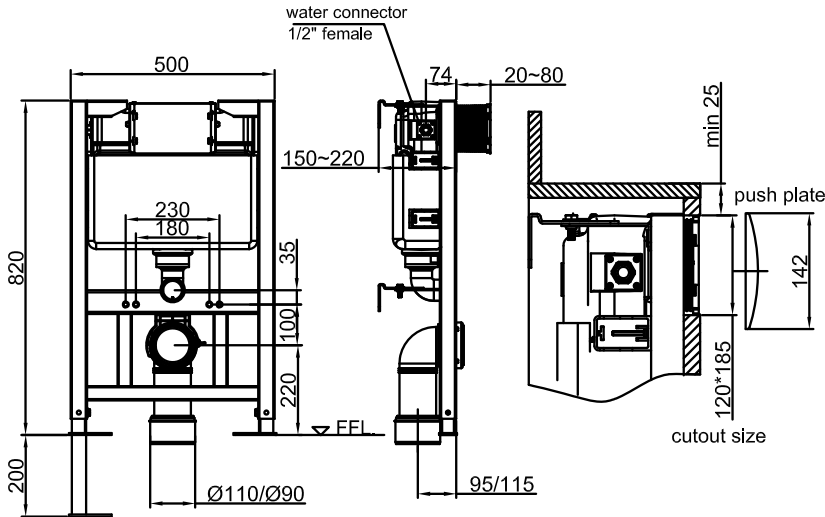

Range: Sanitaryware  
Type: I-Zone WC Wall Hung Pack  
Code: FI081  
Version/Date: v1 03/25

**Information:**

**Guarantee/Aftercare:** During installation extra care must be taken to avoid damaging the fittings. We provide a guarantee against faulty manufacture or materials (excluding serviceable parts), providing they have been installed, cared for and used in accordance with our instructions and good plumbing practice. All products installed in a commercial environment carry a 12 month guarantee. We cannot be held responsible for the use of incorrect dimensions shown for first fix without the actual products on site.

In line with the CE standards for this type of product, there may be a manufacturer's tolerance of approximately +/- 2% on the overall dimensions and finish on these products. As per our terms and conditions of guarantee, we cannot be held responsible for the use of dimensions shown for first fix without the actual products on site. All dimensions stated are nominal and are subject to manufacturing tolerances.

**Finishes:**

White

Range: Sanitaryware  
Type: I-Zone WC Wall Hung Pack  
Code: FI081  
Version/Date: v1 03/25

**Information:**

**Guarantee/Aftercare:** During installation extra care must be taken to avoid damaging the fittings. We provide a guarantee against faulty manufacture or materials (excluding serviceable parts), providing they have been installed, cared for and used in accordance with our instructions and good plumbing practice. All products installed in a commercial environment carry a 12 month guarantee. We cannot be held responsible for the use of incorrect dimensions shown for first fix without the actual products on site.