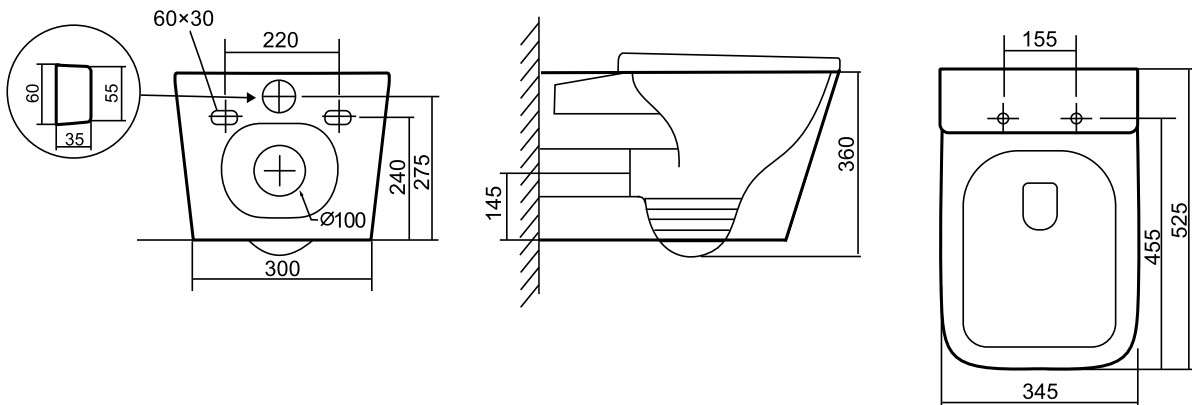

Range: Sanitaryware
Type: I-Zone WC Wall Hung Pack
Code: FI081
Version/Date: v1 03/25

Information:

Guarantee/Aftercare: During installation extra care must be taken to avoid damaging the fittings. We provide a guarantee against faulty manufacture or materials (excluding serviceable parts), providing they have been installed, cared for and used in accordance with our instructions and good plumbing practice. All products installed in a commercial environment carry a 12 month guarantee. We cannot be held responsible for the use of incorrect dimensions shown for first fix without the actual products on site.

In line with the CE standards for this type of product, there may be a manufacturers tolerance of approximately +/- 2% on the overall dimensions and finish on these products. As per our terms and conditions of guarantee, we cannot be held responsible for the use of dimensions shown for first fix without the actual products on site. All dimensions stated are nominal and are subject to manufacturing tolerances.

Finishes:

White