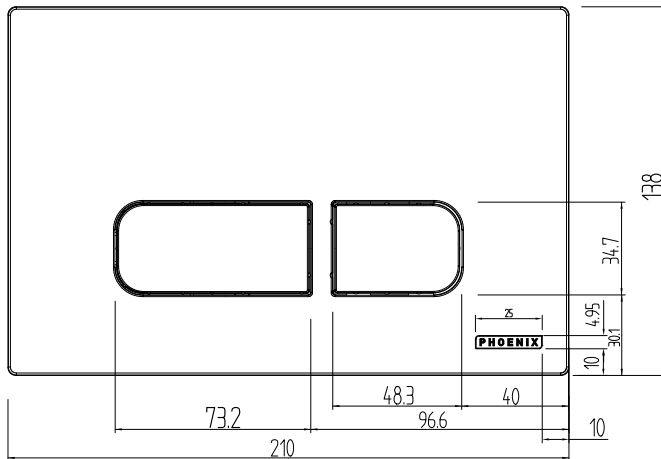

Range: Sanitaryware  
Type: I-Zone WC Wall Hung Pack  
Code: FI081  
Version/Date: v1 03/25

**Information:**

**Guarantee/Aftercare:** During installation extra care must be taken to avoid damaging the fittings. We provide a guarantee against faulty manufacture or materials (excluding serviceable parts), providing they have been installed, cared for and used in accordance with our instructions and good plumbing practice. All products installed in a commercial environment carry a 12 month guarantee. We cannot be held responsible for the use of incorrect dimensions shown for first fix without the actual products on site.

In line with the CE standards for this type of product, there may be a manufacturer's tolerance of approximately +/- 2% on the overall dimensions and finish on these products. As per our terms and conditions of guarantee, we cannot be held responsible for the use of dimensions shown for first fix without the actual products on site. All dimensions stated are nominal and are subject to manufacturing tolerances.

**Finishes:**

White

Range: Sanitaryware  
Type: I-Zone WC Wall Hung Pack  
Code: FI081  
Version/Date: v1 03/25

**Information:**

**Guarantee/Aftercare:** During installation extra care must be taken to avoid damaging the fittings. We provide a guarantee against faulty manufacture or materials (excluding serviceable parts), providing they have been installed, cared for and used in accordance with our instructions and good plumbing practice. All products installed in a commercial environment carry a 12 month guarantee. We cannot be held responsible for the use of incorrect dimensions shown for first fix without the actual products on site.