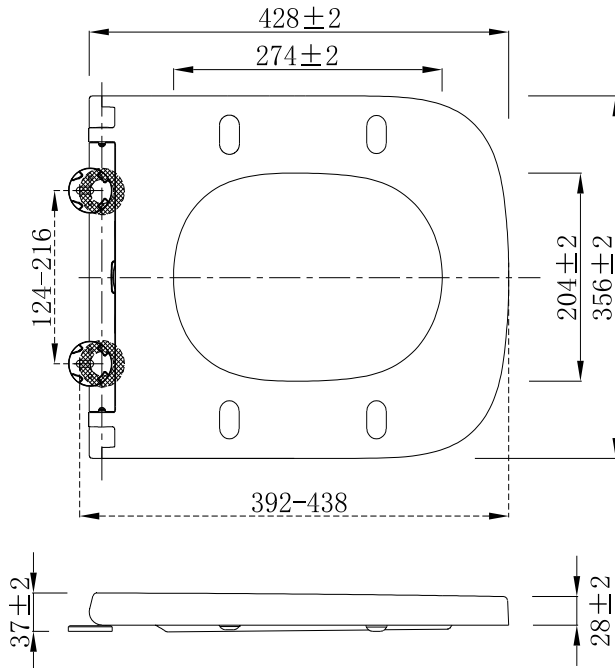

Range: Sanitaryware
Type: I-Zone WC Wall Hung Pack
Code: FI081
Version/Date: v1 03/25

Information:

Guarantee/Aftercare: During installation extra care must be taken to avoid damaging the fittings. We provide a guarantee against faulty manufacture or materials (excluding serviceable parts), providing they have been installed, cared for and used in accordance with our instructions and good plumbing practice. All products installed in a commercial environment carry a 12 month guarantee. We cannot be held responsible for the use of incorrect dimensions shown for first fix without the actual products on site.

In line with the CE standards for this type of product, there may be a manufacturers tolerance of approximately +/- 2% on the overall dimensions and finish on these products. As per our terms and conditions of guarantee, we cannot be held responsible for the use of dimensions shown for first fix without the actual products on site. All dimensions stated are nominal and are subject to manufacturing tolerances.

Finishes:

White