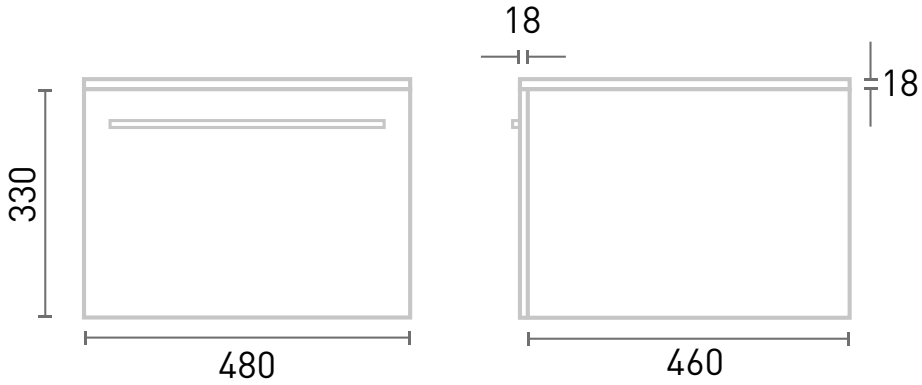

**Range:** Furniture  
**Type:** Identity - Under Cupboard  
**Code:** N020986 N021386 N021186  
**Version/Date:** v1 06/21

<b>Worktop Colour</b>			
<b>Side Colour</b>			
	Light Concrete Stone Matt	Black Zebrano Black Zebrano	Metal Rock Matt Graphite

Notes: Drawings may not be to scale. All dimensions in mm unless otherwise stated. Information correct at time of printing but subject to change at any time.