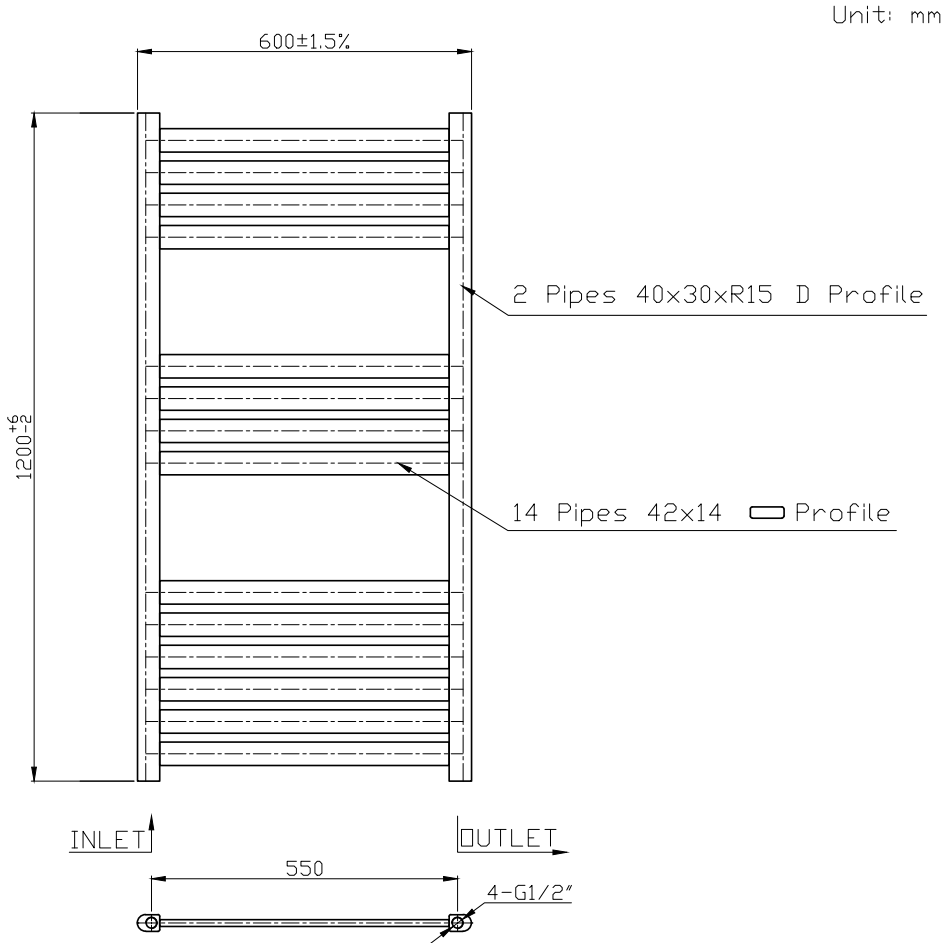

Range:	Radiators
Type:	Konnex
Code:	TR075 TR076 TR077 TR078 TR079
Version/Date:	v1 04/21

1800 x 500 Image Shown

This product is designed as a warmer of dry towels. Placing wet towels or garments on this product may result in the deterioration of the surface finish.

Finishes:

Height	Width	Pipe Centres	Wall to Pipe Centres	Watts	BTU's	Code
1200	600	550	65-85	564	1921	TR075
1200	600	550	65-85	713	2432	TR076 TR077 TR078 TR079

Guarantee/Aftercare: During installation extra care must be taken to avoid damaging the fittings. We provide a guarantee against faulty manufacture or materials (excluding serviceable parts), providing they have been installed, cared for and used in accordance with our instructions and good plumbing practice. All products installed in a commercial environment carry a 12 month guarantee. We cannot be held responsible for the use of incorrect dimensions shown for first fix without the actual products on site. All dimensions stated are nominal and are subject to manufacturing tolerances.