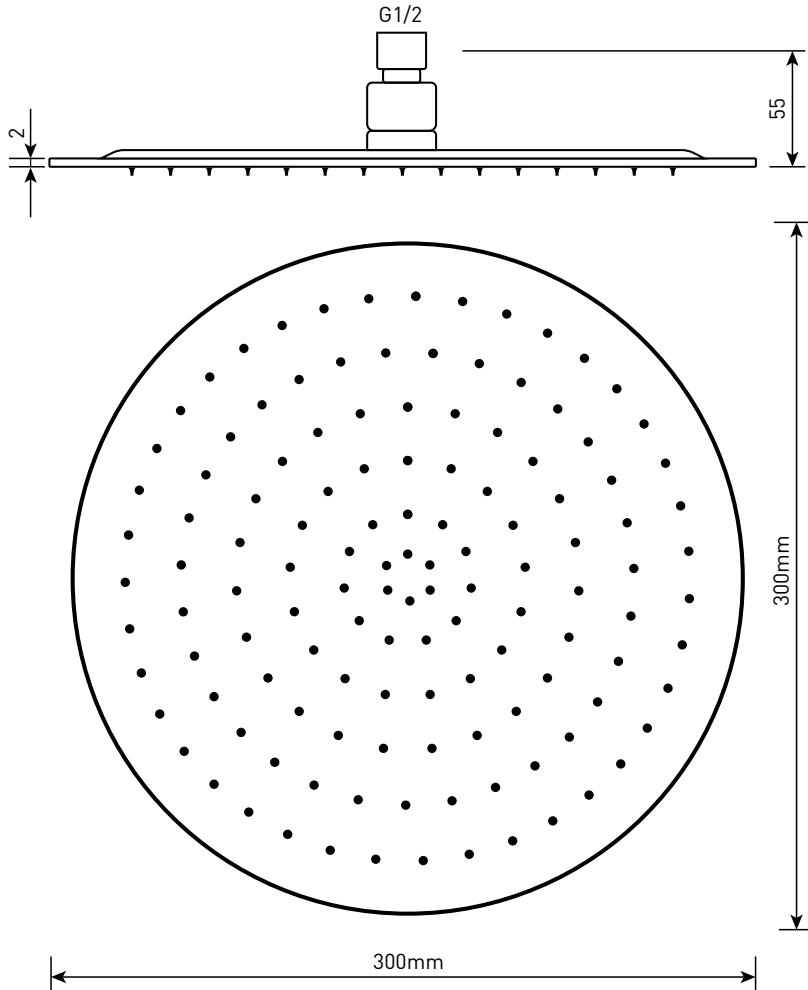

Phoenix

DESIGNED FOR YOU

Technical Data Sheet

Range:	Shower Heads
Type:	Round Head
Code:	SLH005
Version/Date:	v1 06/17

Information:

Finishes:

Chrome

Guarantee/Aftercare: During installation extra care must be taken to avoid damaging the fittings. We provide a guarantee against faulty manufacture or materials (excluding serviceable parts), providing they have been installed, cared for and used in accordance with our instructions and good plumbing practice.

Notes: Drawings may not be to scale. All dimensions in mm unless otherwise stated. Information correct at time of printing but subject to change at any time.