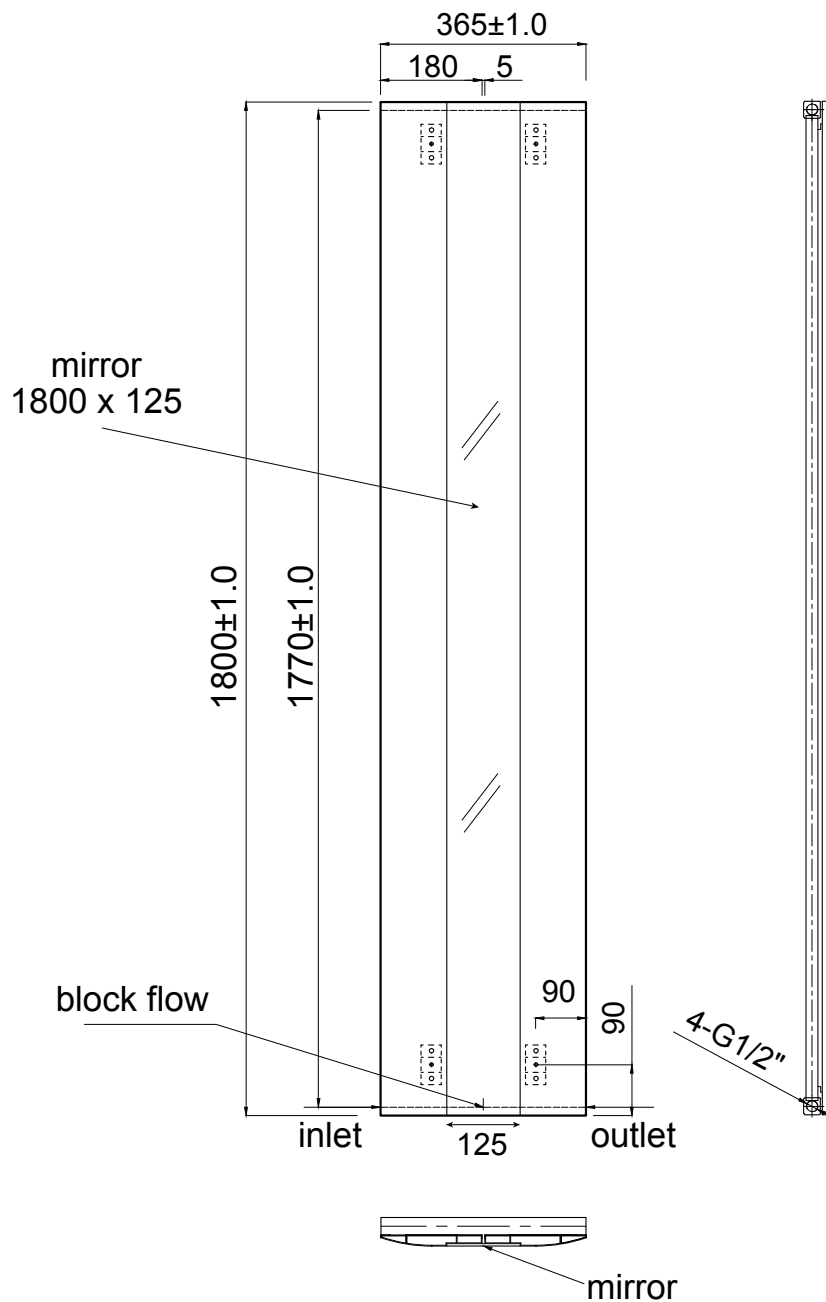

Phoenix

DESIGNED FOR YOU

Technical Data Sheet

Range: Radiators

Type: Reflect

Code: RA660 RA665 RA670 RA675

Version/Date: v7 09/19

Information:

Height	Width	Tapping Centres	Wall to Pipe Centres	Watts	BTU's	Code
1800	365	365	45	1118	3815	RA660/665/670/675

This product is designed as a warmer of dry towels. Placing wet towels or garments on this product may result in the deterioration of the surface finish.

Guarantee/Aftercare: During installation extra care must be taken to avoid damaging the fittings. We provide a guarantee against faulty manufacture or materials (excluding serviceable parts), providing they have been installed, cared for and used in accordance with our instructions and good plumbing practice. All products installed in a commercial environment carry a 12 month guarantee. We cannot be held responsible for the use of incorrect dimensions shown for first fix without the actual products on site. All dimensions stated are nominal and are subject to manufacturing tolerances.