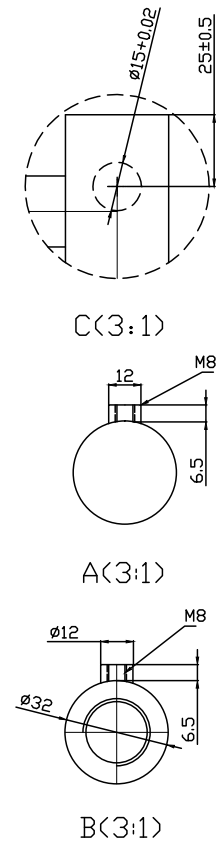

# Phoenix

DESIGNED FOR YOU

Technical Data Sheet

Range: Radiators  
 Type: Zonta  
 Code: RA320  
 Version/Date: v1 04/16

800 x 1200 Model shown

**Information:**

| Height | Width | Pipe Centres | Wall to Pipe Centres | Watts | BTU's | Code  |
|--------|-------|--------------|----------------------|-------|-------|-------|
| 600    | 1000  | 968          | 87                   | 377   | 1286  | RA320 |

Notes: Drawings may not be to scale. All dimensions in mm unless otherwise stated. Information correct at time of printing but subject to change at any time.