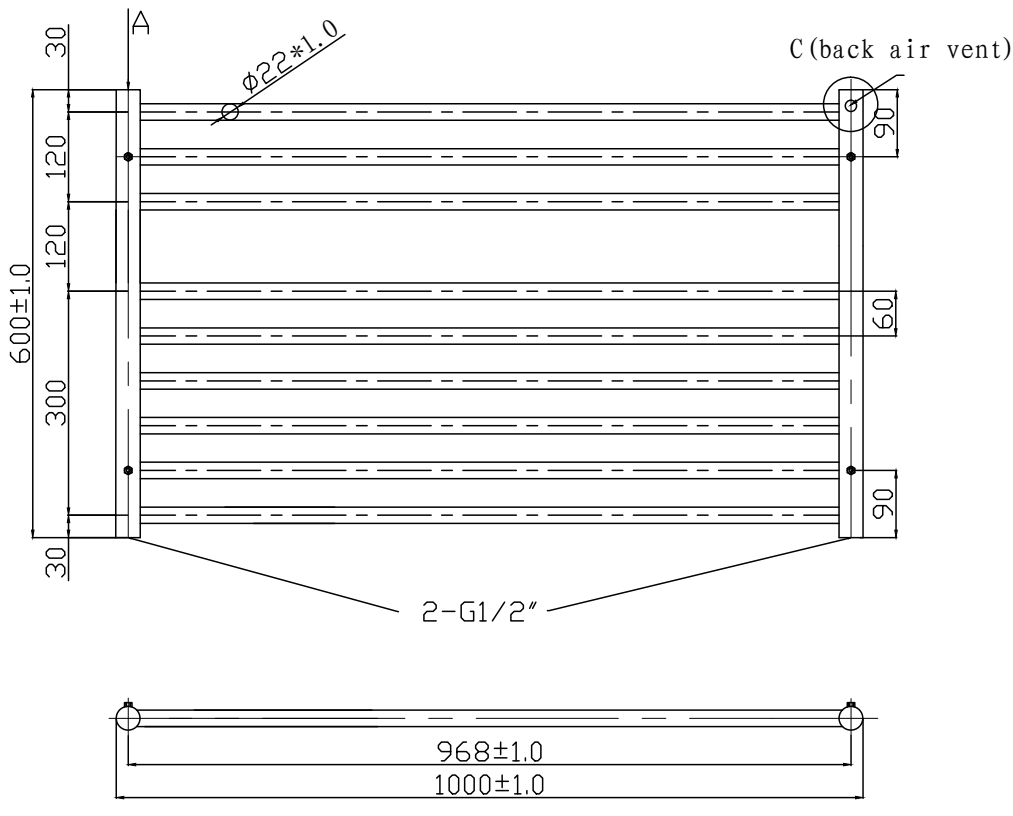

# Phoenix

DESIGNED FOR YOU

Technical Data Sheet

Range: Radiators  
 Type: Zonta  
 Code: RA320  
 Version/Date: v1 04/16

800 x 1200 Model shown

**Information:**

| Height | Width | Pipe Centres | Wall to Pipe Centres | Watts | BTU's | Code  |
|--------|-------|--------------|----------------------|-------|-------|-------|
| 600    | 1000  | 968          | 87                   | 377   | 1286  | RA320 |

Notes: Drawings may not be to scale. All dimensions in mm unless otherwise stated. Information correct at time of printing but subject to change at any time.