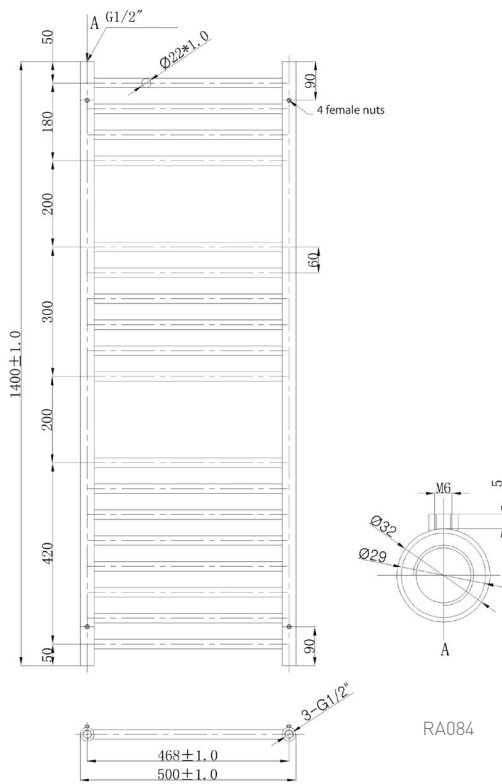

1600 x 350 Image Shown

Information:

Height	Width	Pipe Centres	Wall to Pipe Centres	Watts	BTU's	Code
430	500	468	85	183	624	RA080
600	500	468	85	265	904	RA081
800	500	468	85	310	1058	RA082

Finishes:

Chrome

Notes: Drawings may not be to scale. All dimensions in mm unless otherwise stated. Information correct at time of printing but subject to change at any time.

Phoenix

DESIGNED FOR YOU

Technical Data Sheet

Range:	Radiators
Type:	Athena
Code:	RA080 RA081 RA082 RA083 RA084 RA085
Version/Date:	v2 03/17

Information:

Height	Width	Pipe Centres	Wall to Pipe Centres	Watts	BTU's	Code
1200	500	468	85	474	1617	RA083
1400	500	468	85	534	1823	RA084
1600	500	468	85	594	2025	RA085