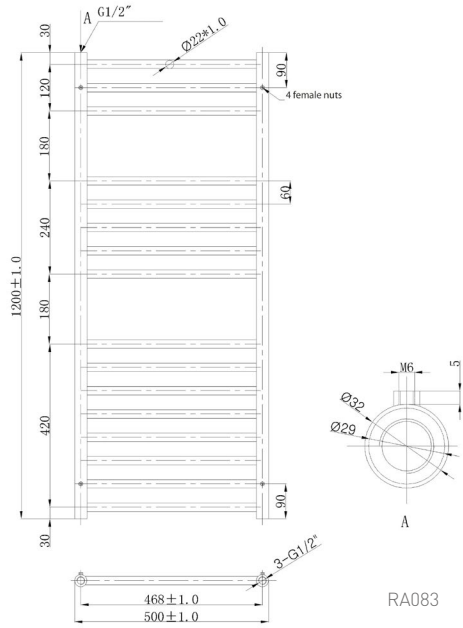

1600 x 350 Image Shown

Information:

Height	Width	Pipe Centres	Wall to Pipe Centres	Watts	BTU's	Code
430	500	468	85	183	624	RA080
600	500	468	85	265	904	RA081
800	500	468	85	310	1058	RA082

Finishes:

Chrome

Notes: Drawings may not be to scale. All dimensions in mm unless otherwise stated. Information correct at time of printing but subject to change at any time.

Phoenix

DESIGNED FOR YOU

Technical Data Sheet

Range:	Radiators
Type:	Athena
Code:	RA080 RA081 RA082 RA083 RA084 RA085
Version/Date:	v2 03/17

Information:

Height	Width	Pipe Centres	Wall to Pipe Centres	Watts	BTU's	Code
1200	500	468	85	474	1617	RA083
1400	500	468	85	534	1823	RA084
1600	500	468	85	594	2025	RA085