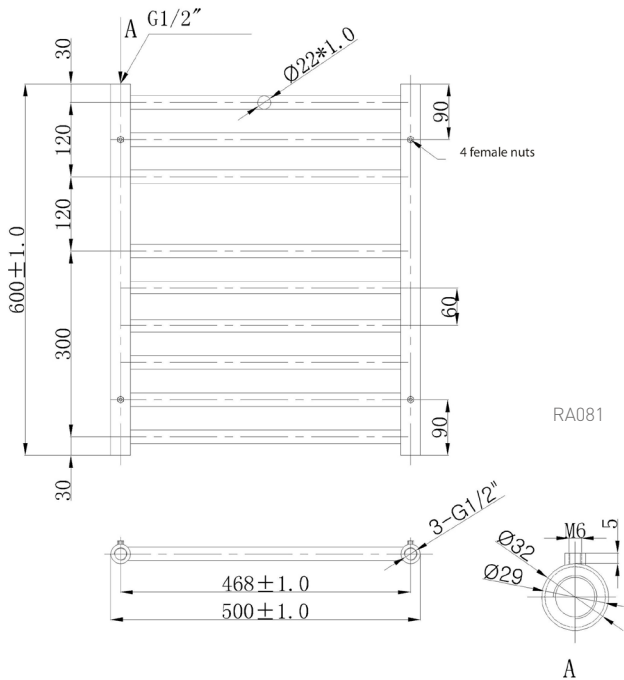

Phoenix

DESIGNED FOR YOU

Technical Data Sheet

Range: Radiators
 Type: Athena
 Code: RA080 RA081 RA082 RA083 RA084 RA085
 Version/Date: v2 03/17

This product is designed as a warmer of dry towels. Placing wet towels or garments on this product may result in the deterioration of the surface finish.

1600 x 350 Image Shown

Information:

Height	Width	Pipe Centres	Wall to Pipe Centres	Watts	BTU's	Code
430	500	468	85	183	624	RA080
600	500	468	85	265	904	RA081
800	500	468	85	310	1058	RA082

Finishes:

Chrome

Notes: Drawings may not be to scale. All dimensions in mm unless otherwise stated. Information correct at time of printing but subject to change at any time.

Phoenix

DESIGNED FOR YOU

Technical Data Sheet

Range:	Radiators
Type:	Athena
Code:	RA080 RA081 RA082 RA083 RA084 RA085
Version/Date:	v2 03/17

Information:

Height	Width	Pipe Centres	Wall to Pipe Centres	Watts	BTU's	Code
1200	500	468	85	474	1617	RA083
1400	500	468	85	534	1823	RA084
1600	500	468	85	594	2025	RA085