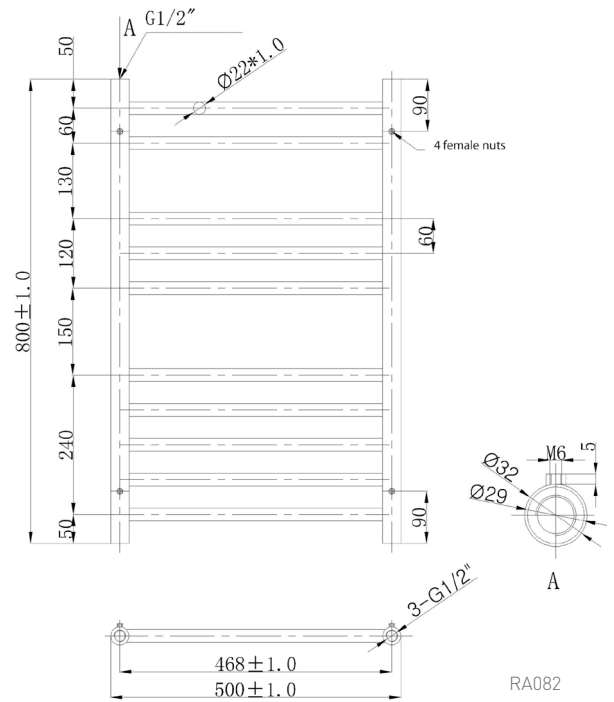

Phoenix

DESIGNED FOR YOU

Technical Data Sheet

Range: Radiators
 Type: Athena
 Code: RA080 RA081 RA082 RA083 RA084 RA085
 Version/Date: v2 03/17

This product is designed as a warmer of dry towels. Placing wet towels or garments on this product may result in the deterioration of the surface finish.

1600 x 350 Image Shown

Information:

Height	Width	Pipe Centres	Wall to Pipe Centres	Watts	BTU's	Code
430	500	468	85	183	624	RA080
600	500	468	85	265	904	RA081
800	500	468	85	310	1058	RA082

Finishes:

Chrome

Notes: Drawings may not be to scale. All dimensions in mm unless otherwise stated. Information correct at time of printing but subject to change at any time.

Phoenix

DESIGNED FOR YOU

Technical Data Sheet

Range:	Radiators
Type:	Athena
Code:	RA080 RA081 RA082 RA083 RA084 RA085
Version/Date:	v2 03/17

Information:

Height	Width	Pipe Centres	Wall to Pipe Centres	Watts	BTU's	Code
1200	500	468	85	474	1617	RA083
1400	500	468	85	534	1823	RA084
1600	500	468	85	594	2025	RA085