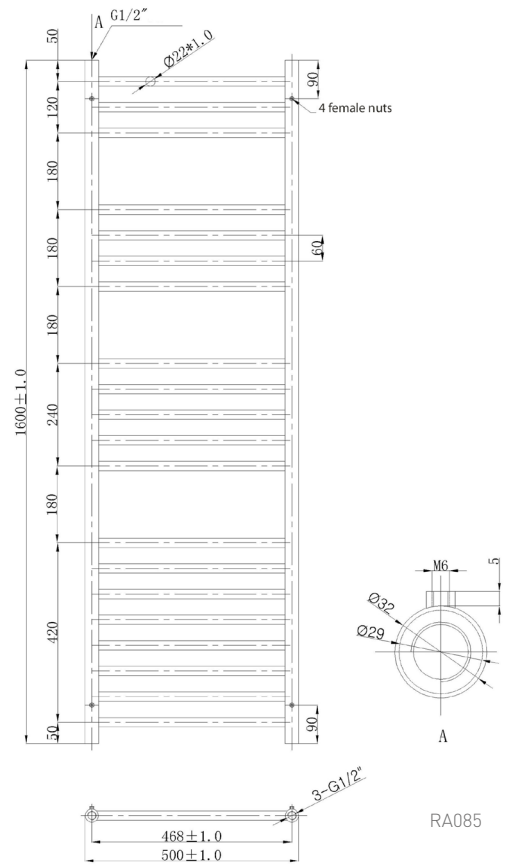

1600 x 350 Image Shown

Information:

Height	Width	Pipe Centres	Wall to Pipe Centres	Watts	BTU's	Code
430	500	468	85	183	624	RA080
600	500	468	85	265	904	RA081
800	500	468	85	310	1058	RA082

Finishes:

Chrome

Notes: Drawings may not be to scale. All dimensions in mm unless otherwise stated. Information correct at time of printing but subject to change at any time.

Phoenix

DESIGNED FOR YOU

Technical Data Sheet

Range:	Radiators
Type:	Athena
Code:	RA080 RA081 RA082 RA083 RA084 RA085
Version/Date:	v2 03/17

Information:

Height	Width	Pipe Centres	Wall to Pipe Centres	Watts	BTU's	Code
1200	500	468	85	474	1617	RA083
1400	500	468	85	534	1823	RA084
1600	500	468	85	594	2025	RA085