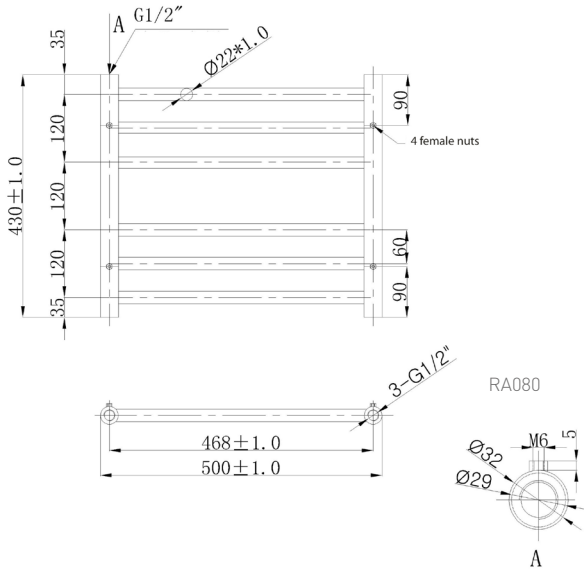

Phoenix

DESIGNED FOR YOU

Technical Data Sheet

Range: Radiators
 Type: Athena
 Code: RA080 RA081 RA082 RA083 RA084 RA085
 Version/Date: v2 03/17

This product is designed as a warmer of dry towels. Placing wet towels or garments on this product may result in the deterioration of the surface finish.

1600 x 350 Image Shown

Information:

Height	Width	Pipe Centres	Wall to Pipe Centres	Watts	BTU's	Code
430	500	468	85	183	624	RA080
600	500	468	85	265	904	RA081
800	500	468	85	310	1058	RA082

Finishes:

Chrome

Notes: Drawings may not be to scale. All dimensions in mm unless otherwise stated. Information correct at time of printing but subject to change at any time.

Phoenix

DESIGNED FOR YOU

Technical Data Sheet

Range:	Radiators
Type:	Athena
Code:	RA080 RA081 RA082 RA083 RA084 RA085
Version/Date:	v2 03/17

Information:

Height	Width	Pipe Centres	Wall to Pipe Centres	Watts	BTU's	Code
1200	500	468	85	474	1617	RA083
1400	500	468	85	534	1823	RA084
1600	500	468	85	594	2025	RA085