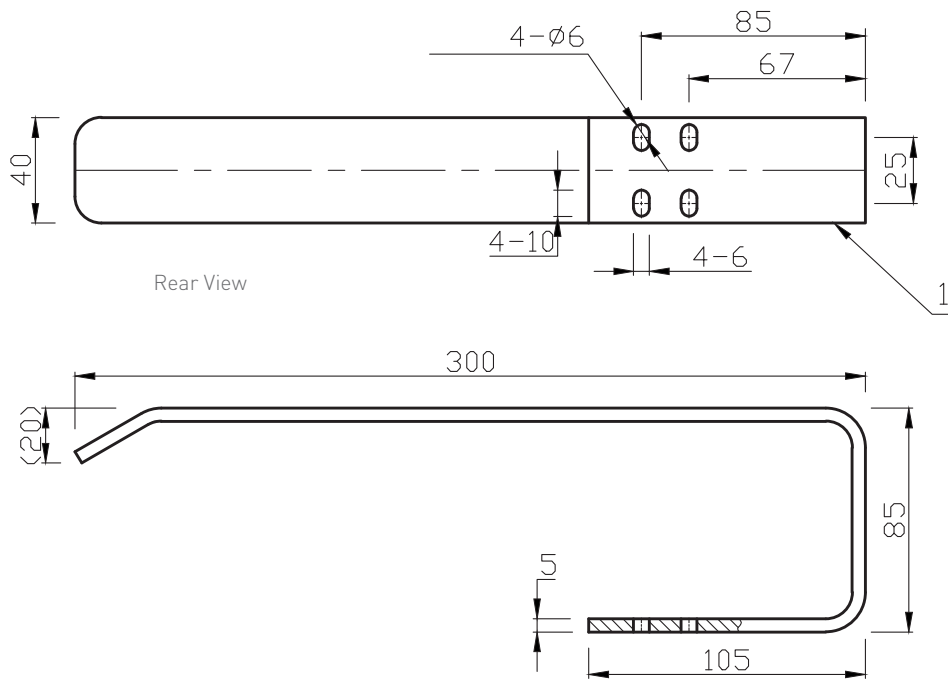

Phoenix

DESIGNED FOR YOU

Technical Data Sheet

Range: Radiators
 Type: Chrome Towel Rail
 Code: HR003
 Version/Date: v1 04/17

Information:

Guarantee/Aftercare: During installation extra care must be taken to avoid damaging the fittings. We provide a guarantee against faulty manufacture or materials (excluding serviceable parts), providing they have been installed, cared for and used in accordance with our instructions and good plumbing practice. All products installed in a commercial environment carry a 12 month guarantee. We cannot be held responsible for the use of incorrect dimensions shown for first fix without the actual products on site. All dimensions stated are nominal and are subject to manufacturing tolerances.

Notes: Drawings may not be to scale. All dimensions in mm unless otherwise stated. Information correct at time of printing but subject to change at any time.