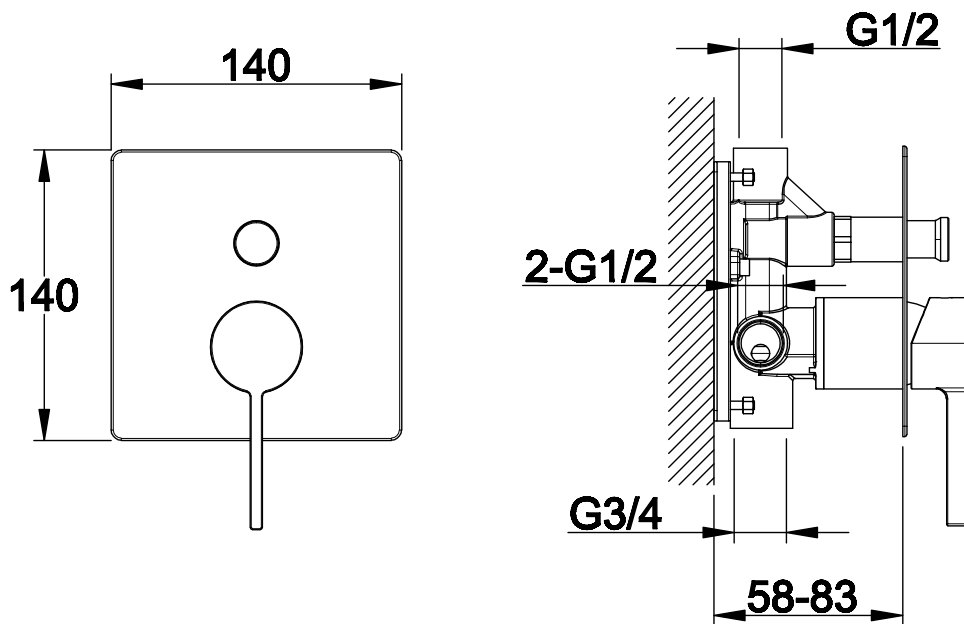

# Phoenix

DESIGNED FOR YOU

Technical Data Sheet

Range: Brassware

Type: FE Bath Shower Valve Double

Code: FE023

Version/Date: v1 09/16

Information:

Notes: Drawings may not be to scale. All dimensions in mm unless otherwise stated. Information correct at time of printing but subject to change at any time.