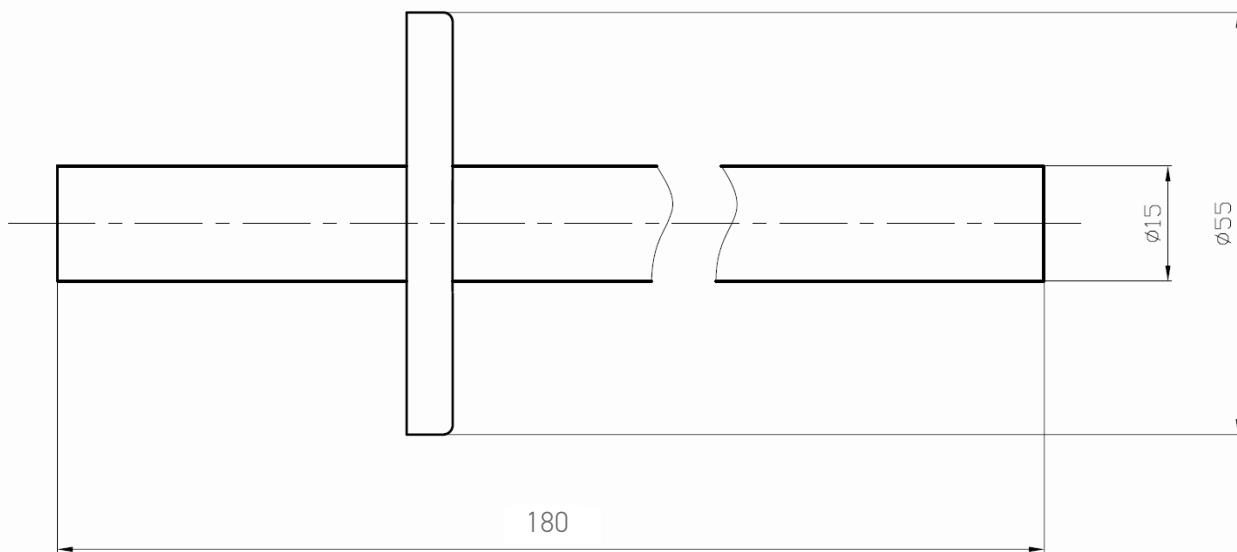

Range: Radiator Valves

Type: Chrome Pipes & Shrouds

Code: VA036 VA033 VA035 VA037 VA034 VA042

Version/Date: v4 03/25

180mm long 15mm Water Pipes
& Base Shrouds

Guarantee/Aftercare: During installation extra care must be taken to avoid damaging the fittings. We provide a guarantee against faulty manufacture or materials (excluding serviceable parts), providing they have been installed, cared for and used in accordance with our instructions and good plumbing practice. We recommend that all brassware is installed to allow access to serviceable parts as we cannot accept responsibility in the event that access is required.

Finishes:

Chrome

Phoenix Whirlpools Ltd. Unit 8, Leeds 27 Industrial Estate, Bruntcliffe Ave. Morley, Leeds LS27 0LL

Tel: 0113 201 2260 Email: sales@phoenix-uk.com Web: www.phoenix-uk.com

Notes: Drawings may not be to scale. All dimensions in mm unless otherwise stated. Information correct at time of printing but subject to change at any time.