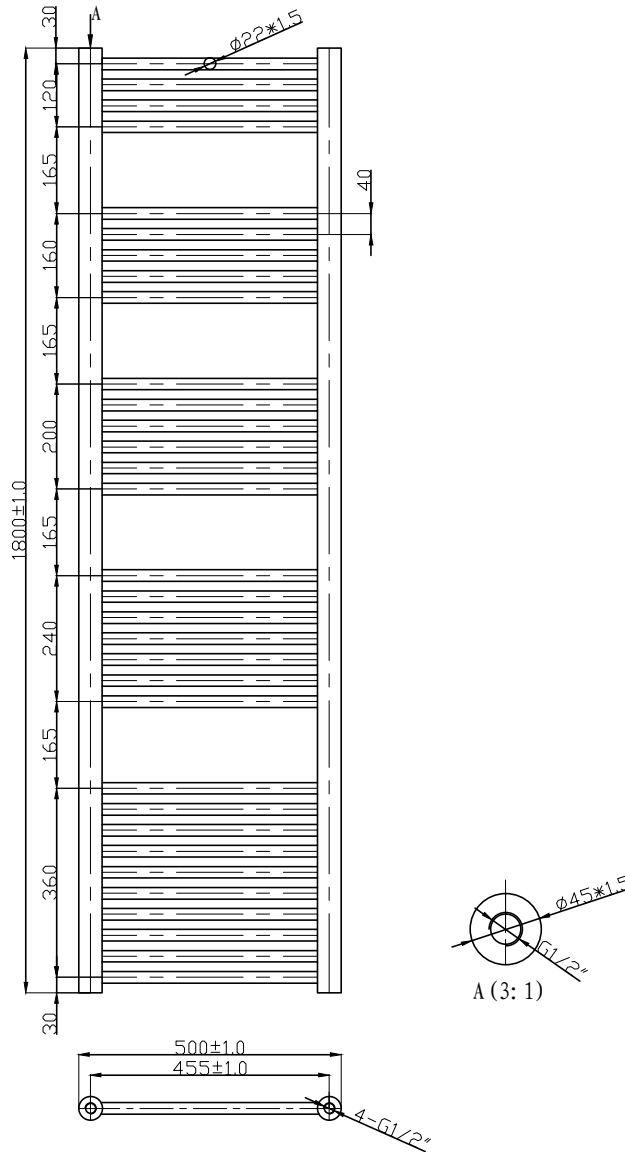

Range: Radiators

Type: Wye

Code: TR013 TR055 TR056 TR066

Version/Date: v1 05/21

1200 x 500 Image Shown

This product is designed as a warmer of dry towels. Placing wet towels or garments on this product may result in the deterioration of the surface finish.

Height	Width	Pipe Centres	Wall to Pipe Centres	Watts	BTU's	Code
1800	500	455	75	742	2531	TR013
1800	500	455	75	939	3203	TR014 TR055 TR056 TR066

Guarantee/Aftercare: During installation extra care must be taken to avoid damaging the fittings. We provide a guarantee against faulty manufacture or materials (excluding serviceable parts), providing they have been installed, cared for and used in accordance with our instructions and good plumbing practice. All products installed in a commercial environment carry a 12 month guarantee. We cannot be held responsible for the use of incorrect dimensions shown for first fix without the actual products on site.