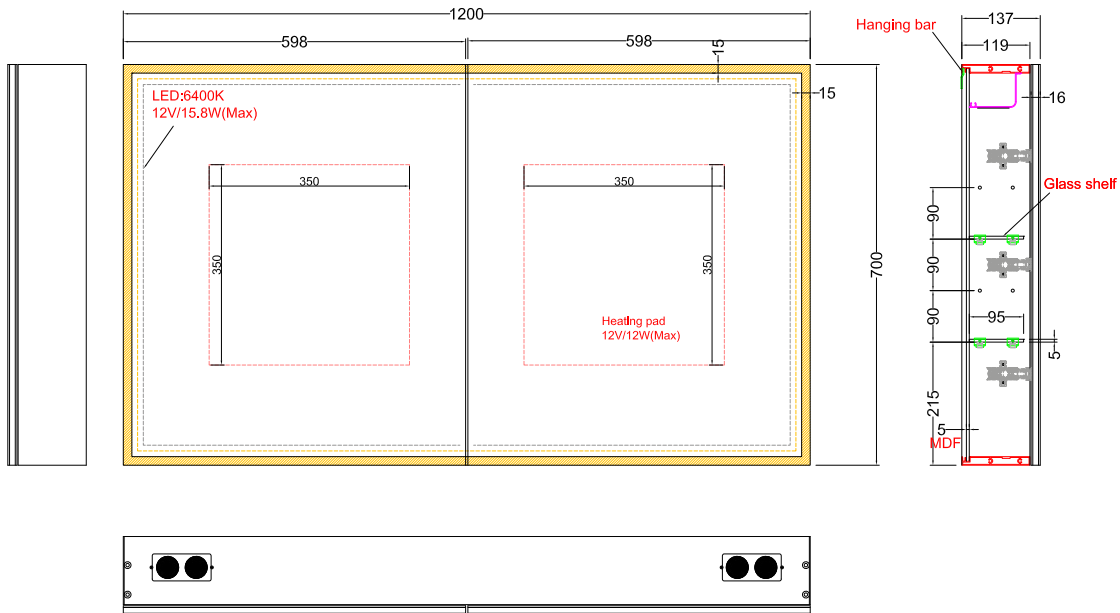

Range: Mirrors
 Type: Konnex LED Mirror Cabinet
 Code: MI257
 Version/Date: v1 06/24

Information:

Guarantee/Aftercare: During installation extra care must be taken to avoid damaging the fittings. We provide a guarantee against faulty manufacture or materials (excluding serviceable parts), providing they have been installed, cared for and used in accordance with our instructions and good plumbing practice. We recommend that all brassware is installed to allow access to serviceable parts as we cannot accept responsibility in the event that access is required.