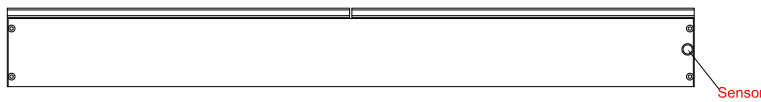

Range: Mirrors
 Type: Konnex LED Mirror Cabinet
 Code: MI257
 Version/Date: v1 06/24

Information:

Guarantee/Aftercare: During installation extra care must be taken to avoid damaging the fittings. We provide a guarantee against faulty manufacture or materials (excluding serviceable parts), providing they have been installed, cared for and used in accordance with our instructions and good plumbing practice. We recommend that all brassware is installed to allow access to serviceable parts as we cannot accept responsibility in the event that access is required.