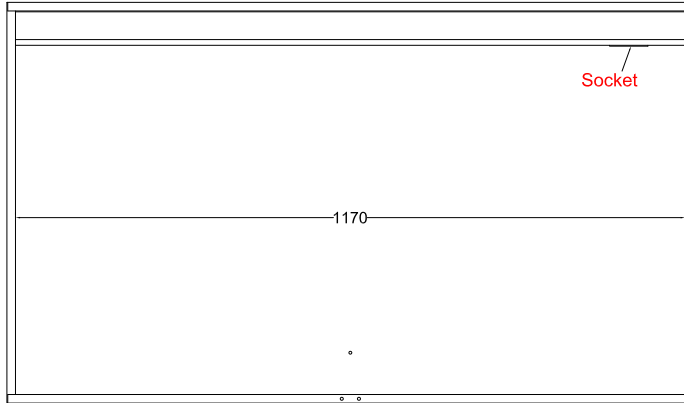

Range: Mirrors
 Type: Konnex LED Mirror Cabinet
 Code: MI257
 Version/Date: v1 06/24

Information:

Guarantee/Aftercare: During installation extra care must be taken to avoid damaging the fittings. We provide a guarantee against faulty manufacture or materials (excluding serviceable parts), providing they have been installed, cared for and used in accordance with our instructions and good plumbing practice. We recommend that all brassware is installed to allow access to serviceable parts as we cannot accept responsibility in the event that access is required.