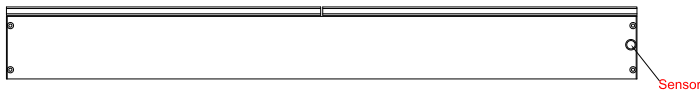

Range: Mirrors
 Type: Konnex LED Mirror Cabinet
 Code: MI256
 Version/Date: v1 06/24

Information:

Guarantee/Aftercare: During installation extra care must be taken to avoid damaging the fittings. We provide a guarantee against faulty manufacture or materials (excluding serviceable parts), providing they have been installed, cared for and used in accordance with our instructions and good plumbing practice. We recommend that all brassware is installed to allow access to serviceable parts as we cannot accept responsibility in the event that access is required.