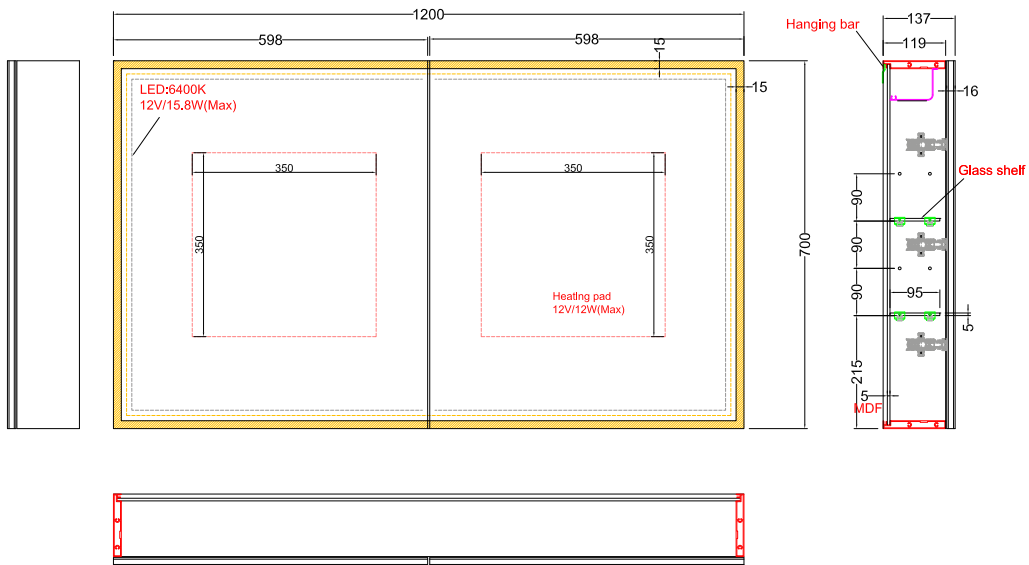

Range: Mirrors
 Type: Konnex LED Mirror Cabinet
 Code: MI256
 Version/Date: v1 06/24

Information:

Guarantee/Aftercare: During installation extra care must be taken to avoid damaging the fittings. We provide a guarantee against faulty manufacture or materials (excluding serviceable parts), providing they have been installed, cared for and used in accordance with our instructions and good plumbing practice. We recommend that all brassware is installed to allow access to serviceable parts as we cannot accept responsibility in the event that access is required.