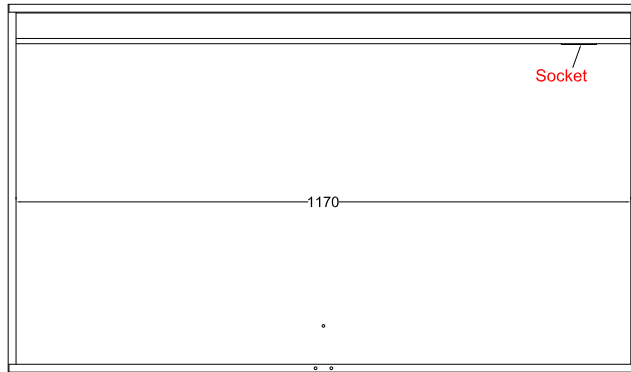

Range: Mirrors
 Type: Konnex LED Mirror Cabinet
 Code: MI256
 Version/Date: v1 06/24

Information:

Guarantee/Aftercare: During installation extra care must be taken to avoid damaging the fittings. We provide a guarantee against faulty manufacture or materials (excluding serviceable parts), providing they have been installed, cared for and used in accordance with our instructions and good plumbing practice. We recommend that all brassware is installed to allow access to serviceable parts as we cannot accept responsibility in the event that access is required.