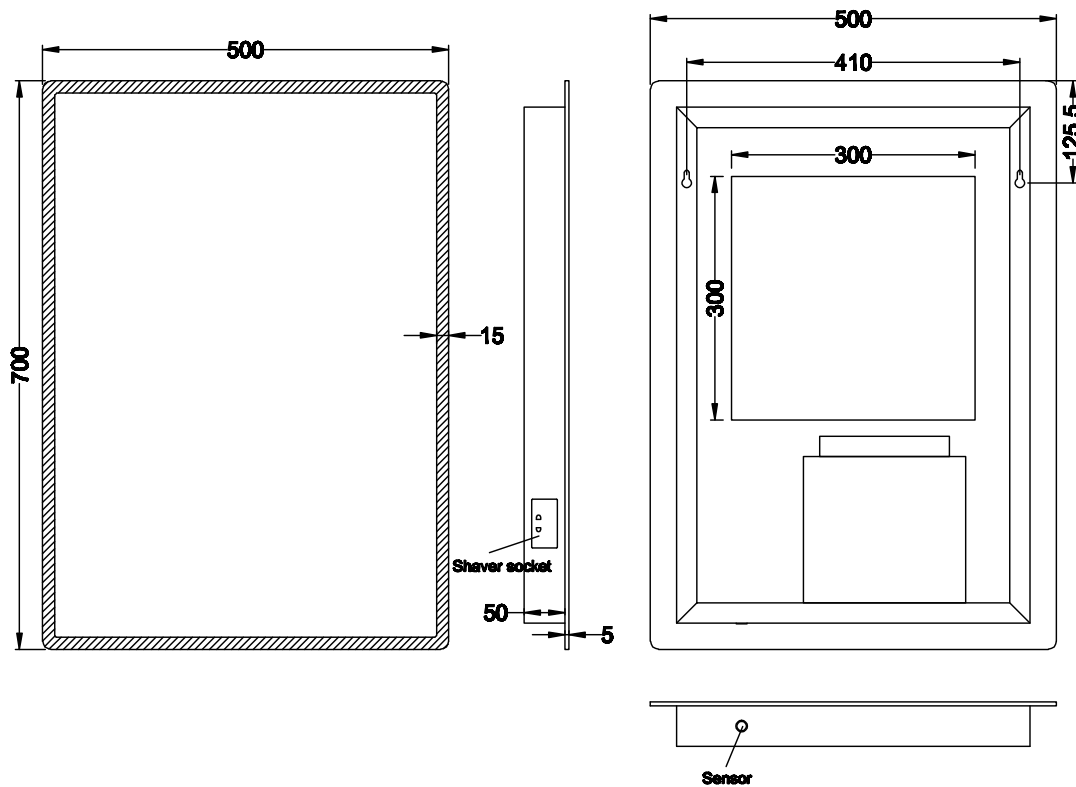

Range: Mirrors  
Type: Konnex LED Mirror  
Code: MI255  
Version/Date: v1 06/24

**Information:**

**Guarantee/Aftercare:** During installation extra care must be taken to avoid damaging the fittings. We provide a guarantee against faulty manufacture or materials (excluding serviceable parts), providing they have been installed, cared for and used in accordance with our instructions and good plumbing practice. We recommend that all brassware is installed to allow access to serviceable parts as we cannot accept responsibility in the event that access is required.