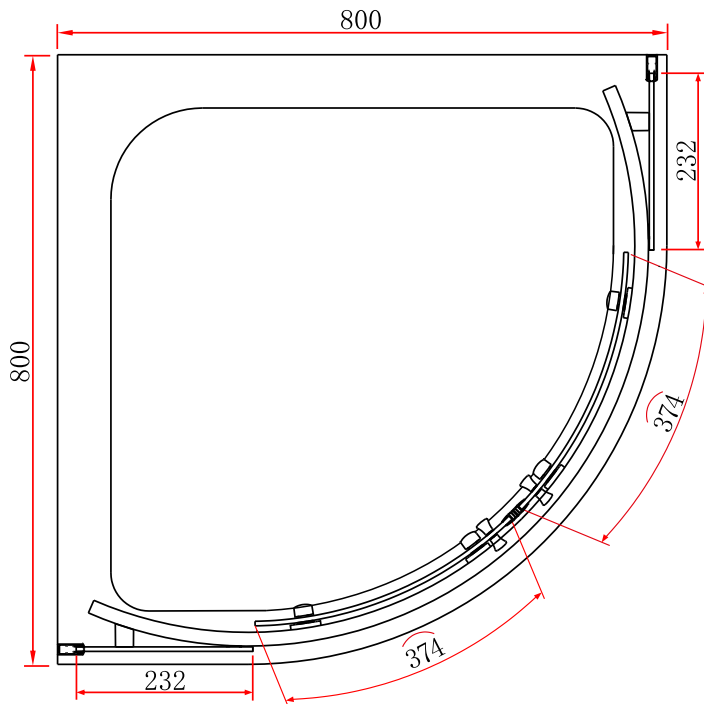

Range: Shower Enclosures
 Type: Lune Sliding Quadrant
 Code: EN095 BE045 GE045 ZE045
 Version/Date: v1 05/24

Information: Easy clean glass, Lifetime guarantee, Tempered safety glass.
 Height: 200cm

Guarantee/Aftercare: During installation extra care must be taken to avoid damaging the fittings. We provide a guarantee against faulty manufacture or materials (excluding serviceable parts), providing they have been installed, cared for and used in accordance with our instructions and good plumbing practice.